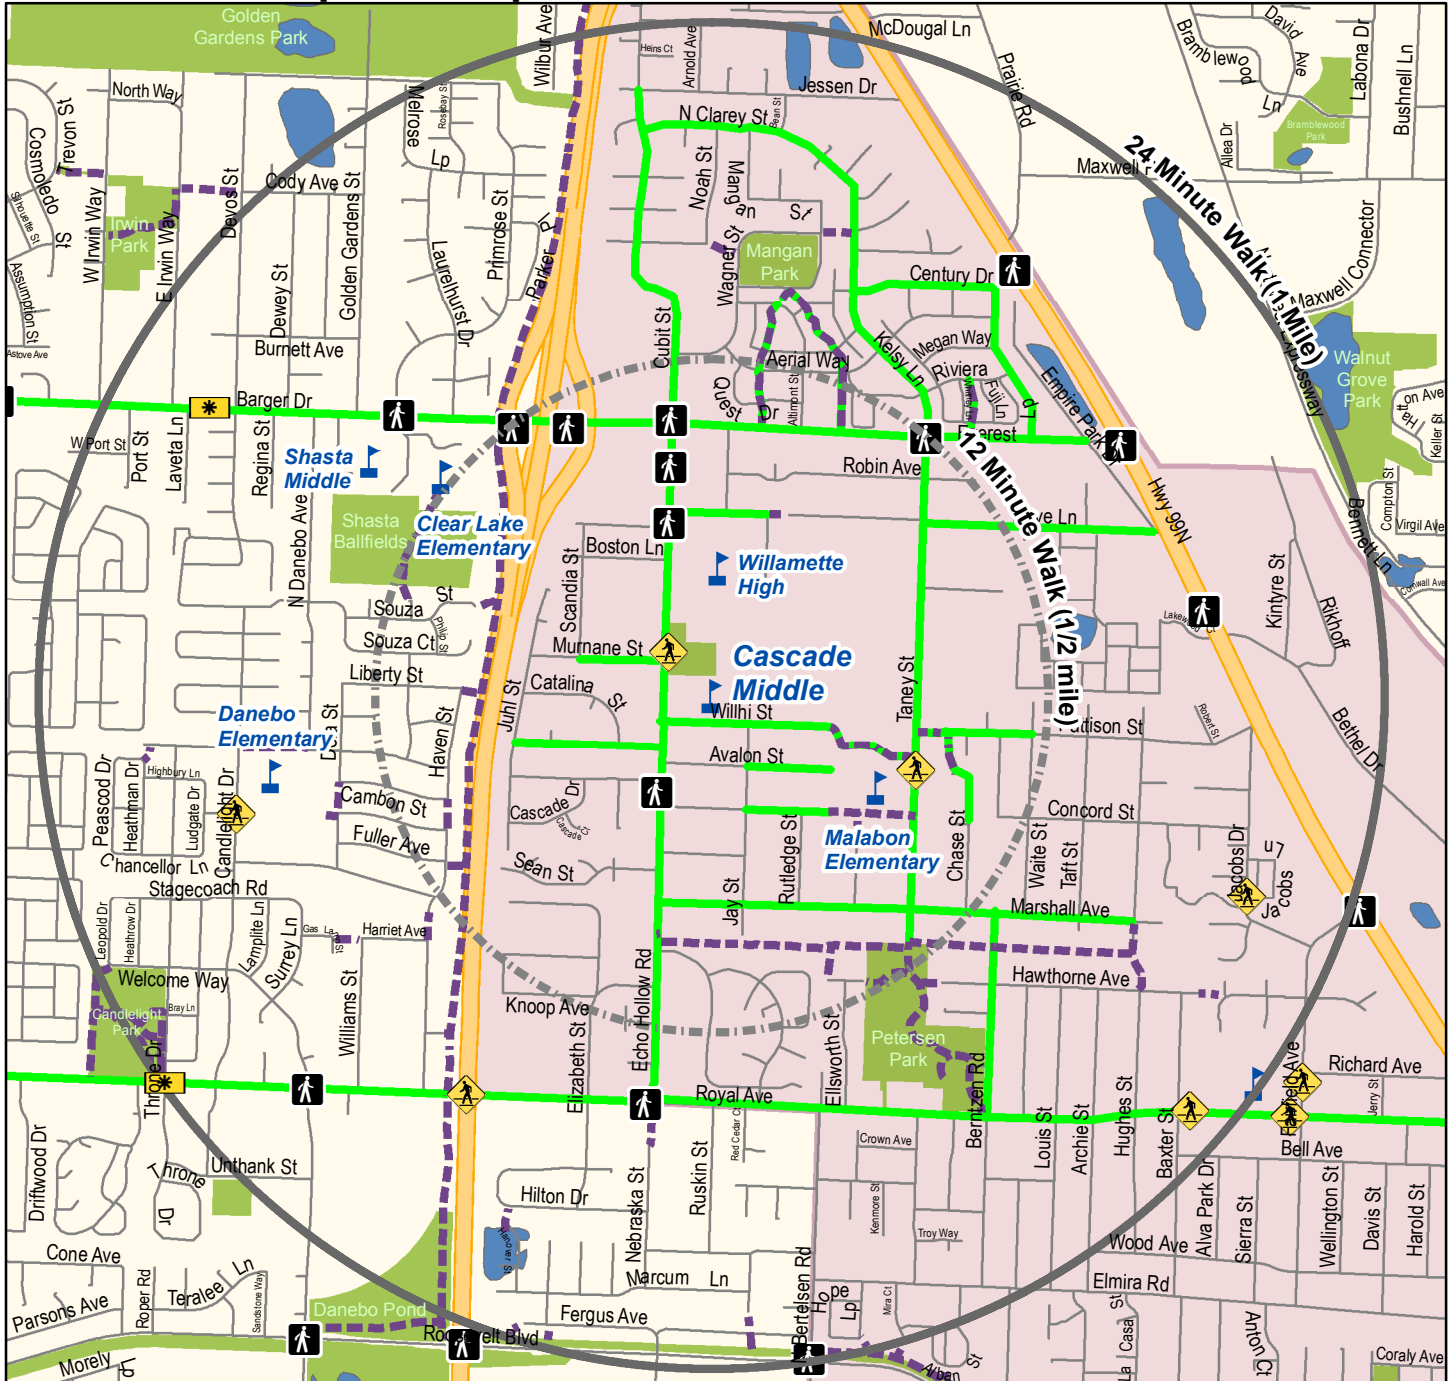

Cascade Middle School Recorridos Disponibles para Caminar a la Escuela

This map is a guide to help parents/guardians select a route for their student to walk to school where feasible. Recommended routes typically have sidewalks and protected street crossings, or use low-traffic neighborhood streets.

You should preview the route with your child to ensure it is the safest route between your home and school, and teach your child to obey traffic safety rules along his/her route. Your school district and the applicable road authorities do not supervise the routes on this map and are not responsible for students while they travel to/from school. Comments or questions regarding this map can be directed to Point2point at 541-682-6213 or Point2point@ltd.org. Last Revised 7/18/2017

LTD | Point2point

Recorridos	Signalized Crosswalk*	Parque
Escuela	Cruce Marcado*	Cuerpo de Agua
Caminata de 24 Minutos	Cruce de Peatones con Luz Intermitente*	Autopista
Caminata de 12 Minutos	Shared Use Path	Carretera
*Recommended Crossing		Attendance Boundary