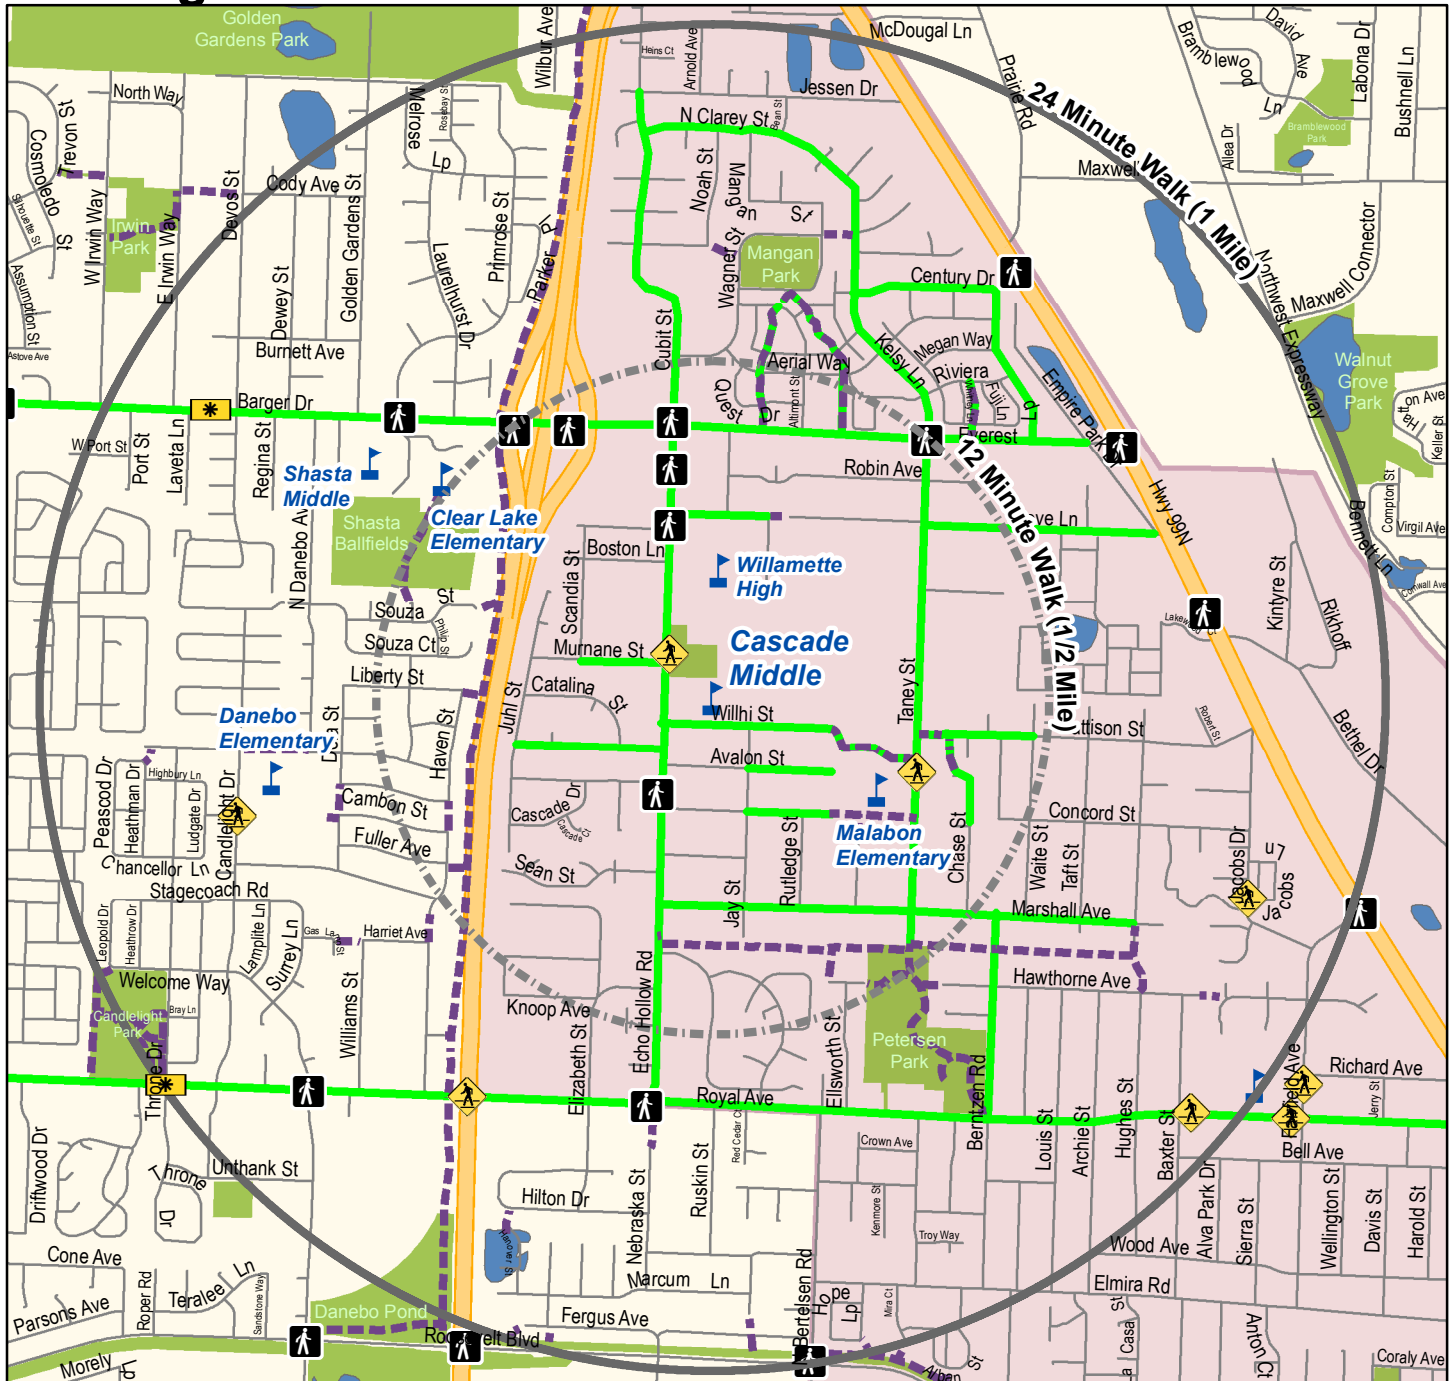

Cascade Middle School Walking Routes to School

This map is a guide to help parents/guardians select a route for their student to walk to school where feasible. Recommended routes typically have sidewalks and protected street crossings, or use low-traffic neighborhood streets.

You should preview the route with your child to ensure it is the safest route between your home and school, and teach your child to obey traffic safety rules along his/her route. Your school district and the applicable road authorities do not supervise the routes on this map and are not responsible for students while they travel to/from school. Comments or questions regarding this map can be directed to Point2point at 541-682-6213 or Point2point@ltd.org. Last Revised 7/18/2017

Recommended Routes	Signalized Crosswalk*	Park
School	Marked Crosswalk	Highway
24 Minute Walk	Stutter Flash*	Water
12 Minute Walk	Shared Use Path	Attendance Boundary
*Recommended Crossing		