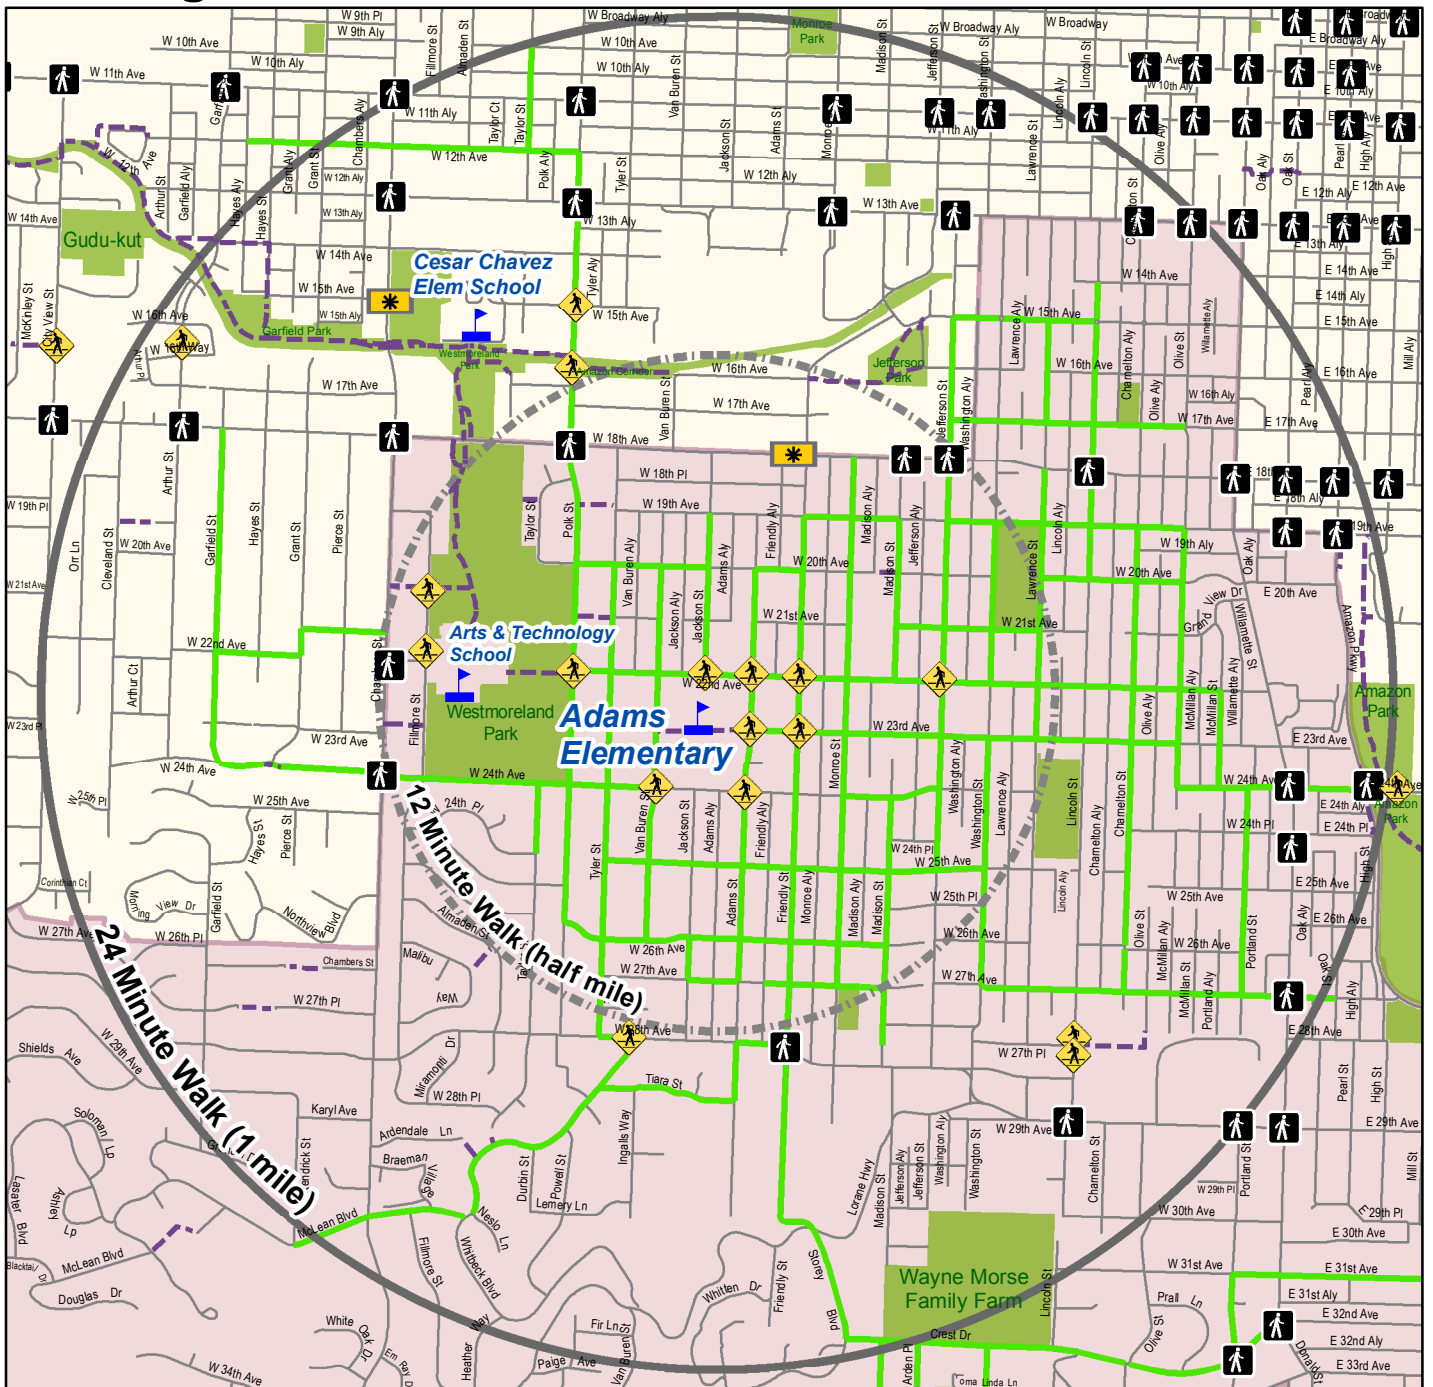

# Adams Elementary Walking Routes to School

This map is a guide to help parents/guardians select a route for their student to walk to school where feasible. Recommended routes typically have sidewalks and protected street crossings, or use low-traffic neighborhood streets.

You should preview the route with your child to ensure it is the safest route between your home and school, and teach your child to obey traffic safety rules along his/her route. Your school district and the applicable road authorities do not supervise the routes on this map and are not responsible for students while they travel to/from school. Comments or questions regarding this map can be directed to Point2point at 541-682-6112 or Point2point@ltd.org. Last Revised: 7/18/2017

Walking Routes	12 Minute Walk
Shared Use Path	24 Minute Walk
Road	School
Marked Crosswalk*	Park
Signalized Crosswalk*	Attendance Boundary
Stutter Flash Crosswalk*	*Recommended Crossing