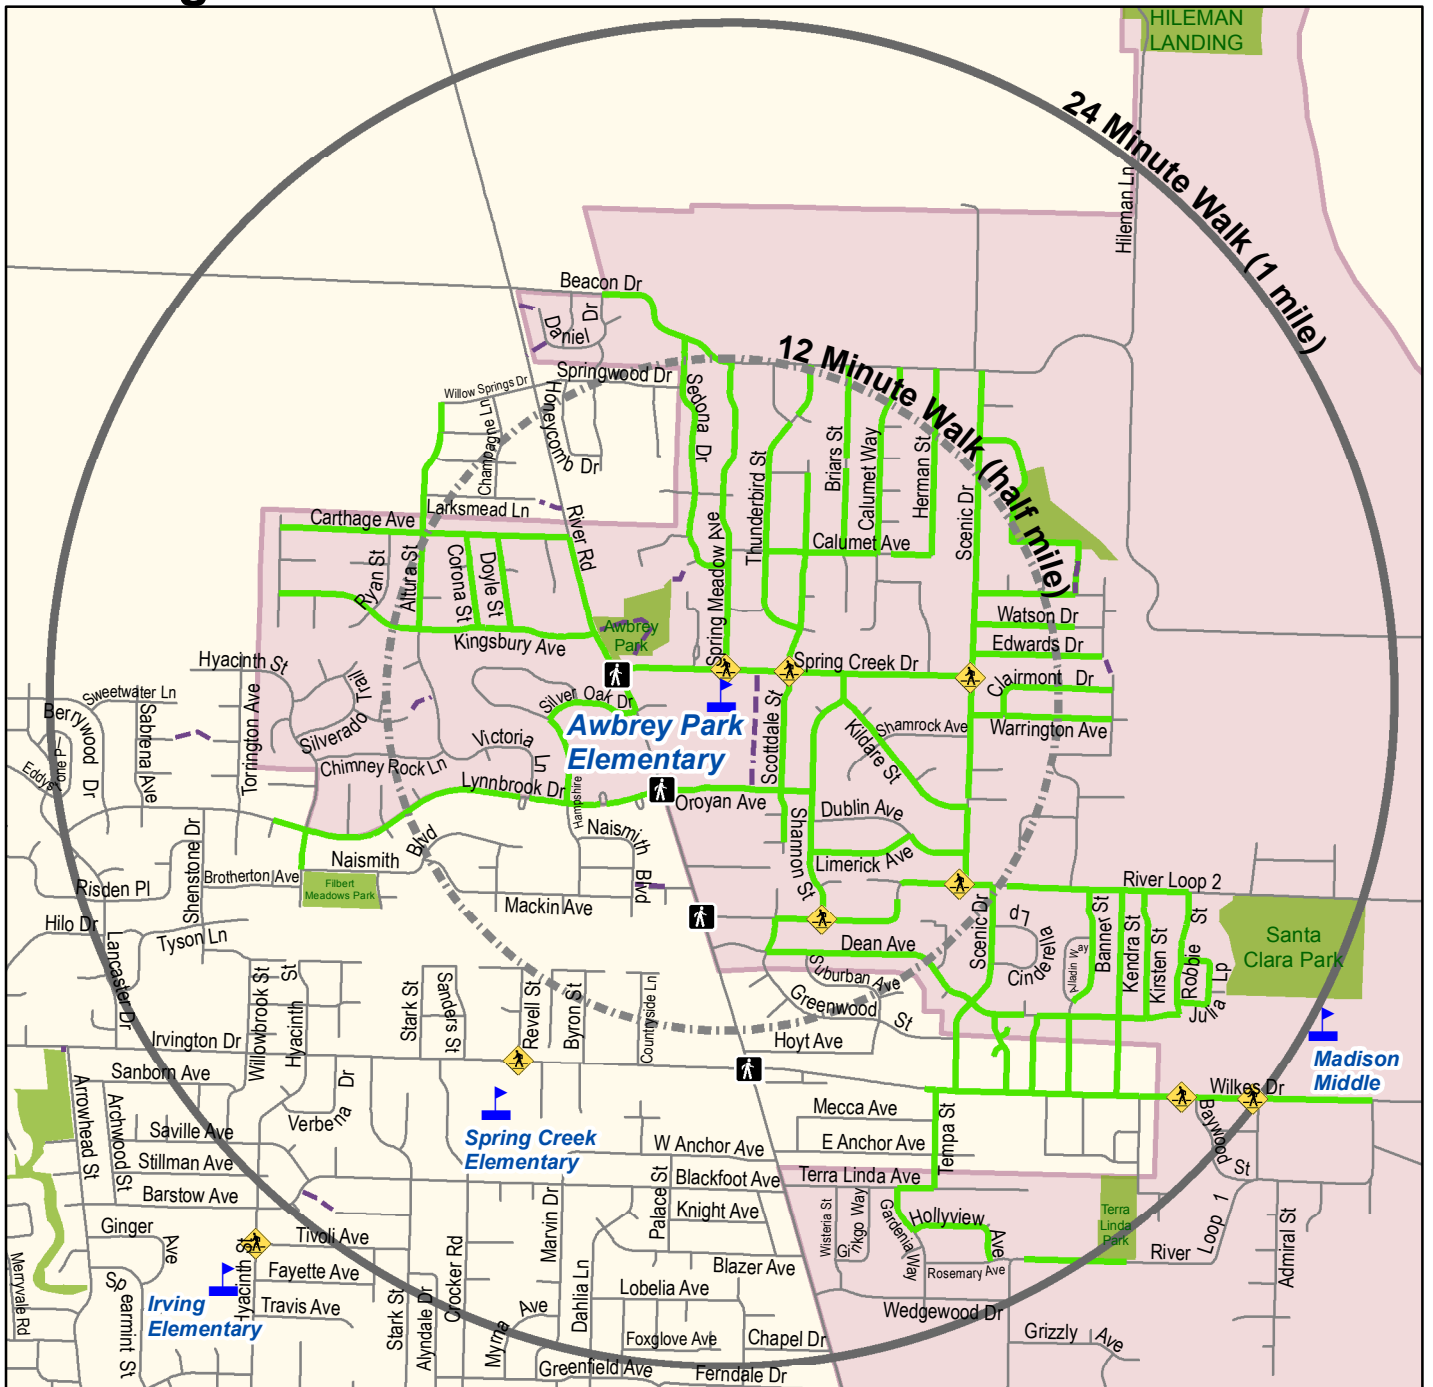

Awbrey Park Elementary Walking Routes to School

This map is a guide to help parents/guardians select a route for their student to walk to school where feasible. Recommended routes typically have sidewalks and protected street crossings, or use low-traffic neighborhood streets.

You should preview the route with your child to ensure it is the safest route between your home and school, and teach your child to obey traffic safety rules along his/her route. Your school district and the applicable road authorities do not supervise the routes on this map and are not responsible for students while they travel to/from school. Comments or questions regarding this map can be directed to Point2point at 541-682-6112 or Point2point@ltd.org. Last Revised: 8/1/2017

Walking Routes	12 Minute Walk
Road	24 Minute Walk
Signalized Crosswalk*	School
Marked Crosswalk*	Park
Stutter Flash Crosswalk*	Attendance Boundary

*Recommended Crossing