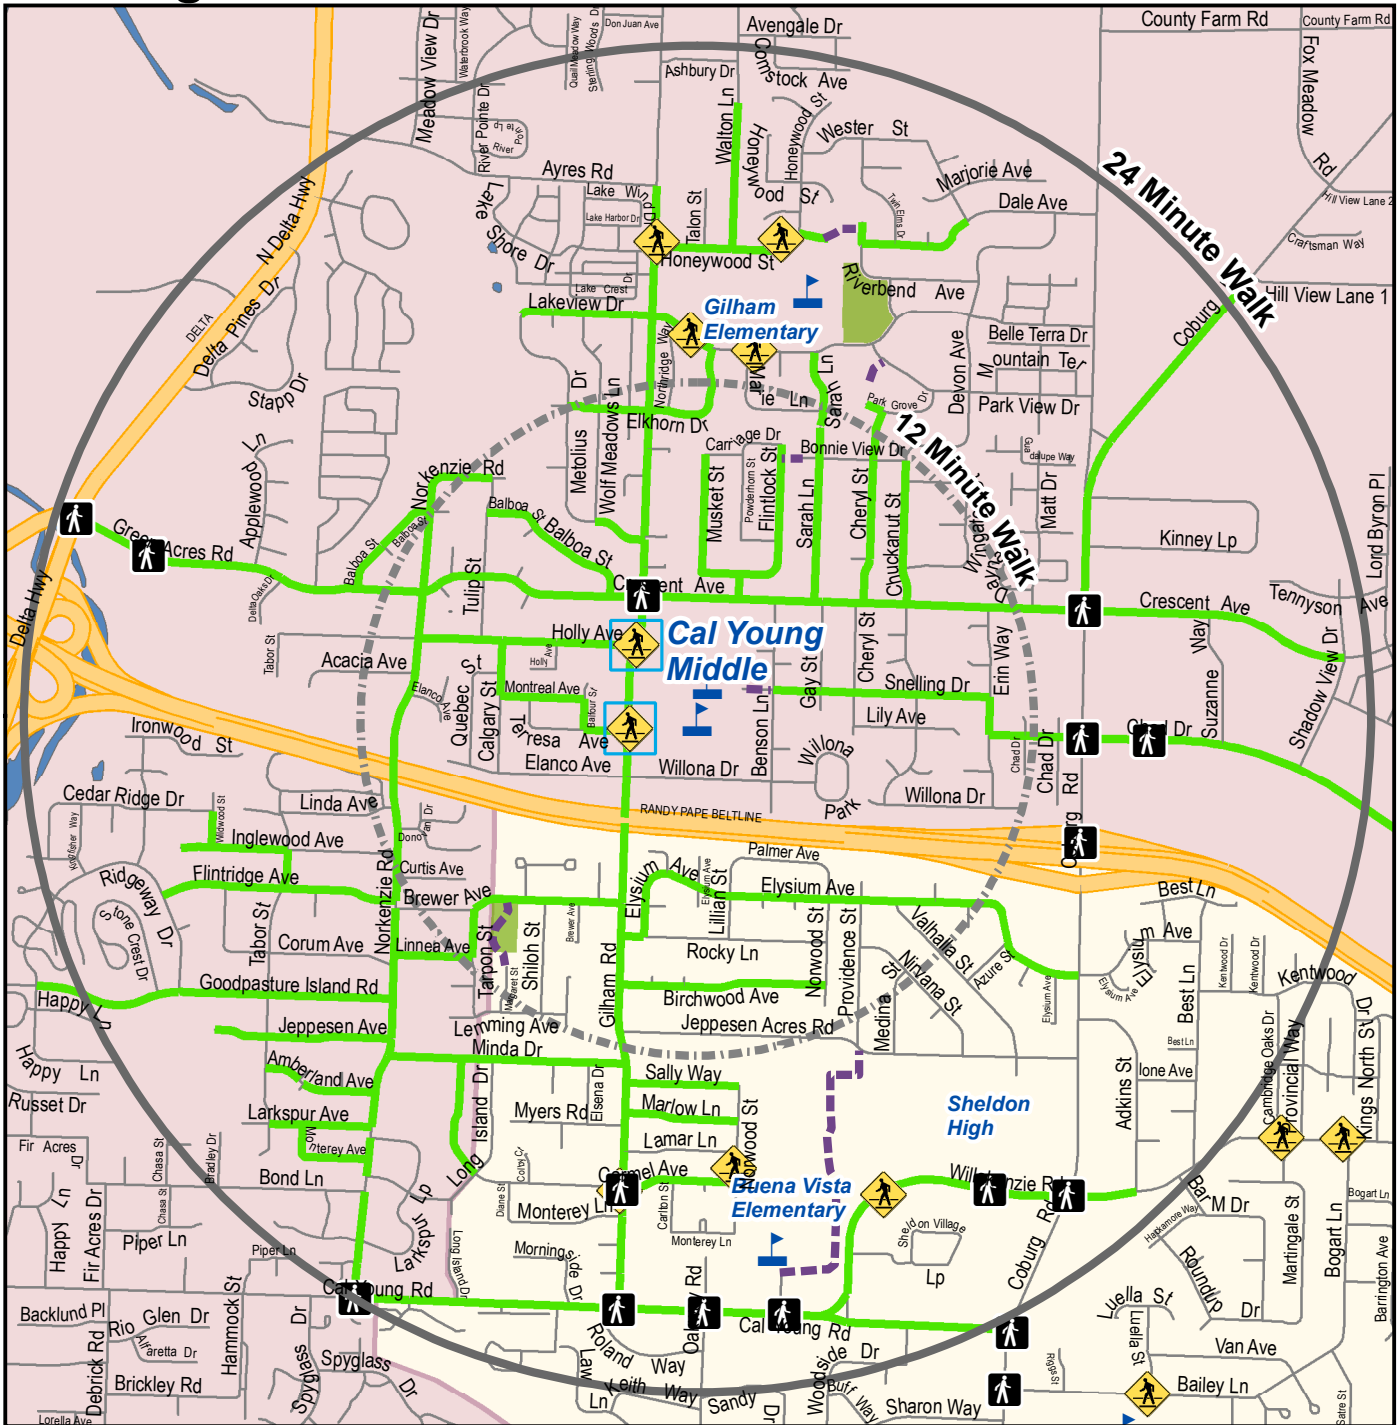

Cal Young Middle School Walking Routes to School

This map is a guide to help parents/guardians select a route for their student to walk to school where feasible. Recommended routes typically have sidewalks and protected street crossings, or use low-traffic neighborhood streets.

You should preview the route with your child to ensure it is the safest route between your home and school, and teach your child to obey traffic safety rules along his/her route. Your school district and the applicable road authorities do not supervise the routes on this map and are not responsible for students while they travel to/from school. Comments or questions regarding this map can be directed to Point2point at 541-682-6213 or Point2point@ltd.org. Last Revised 8/15/2017