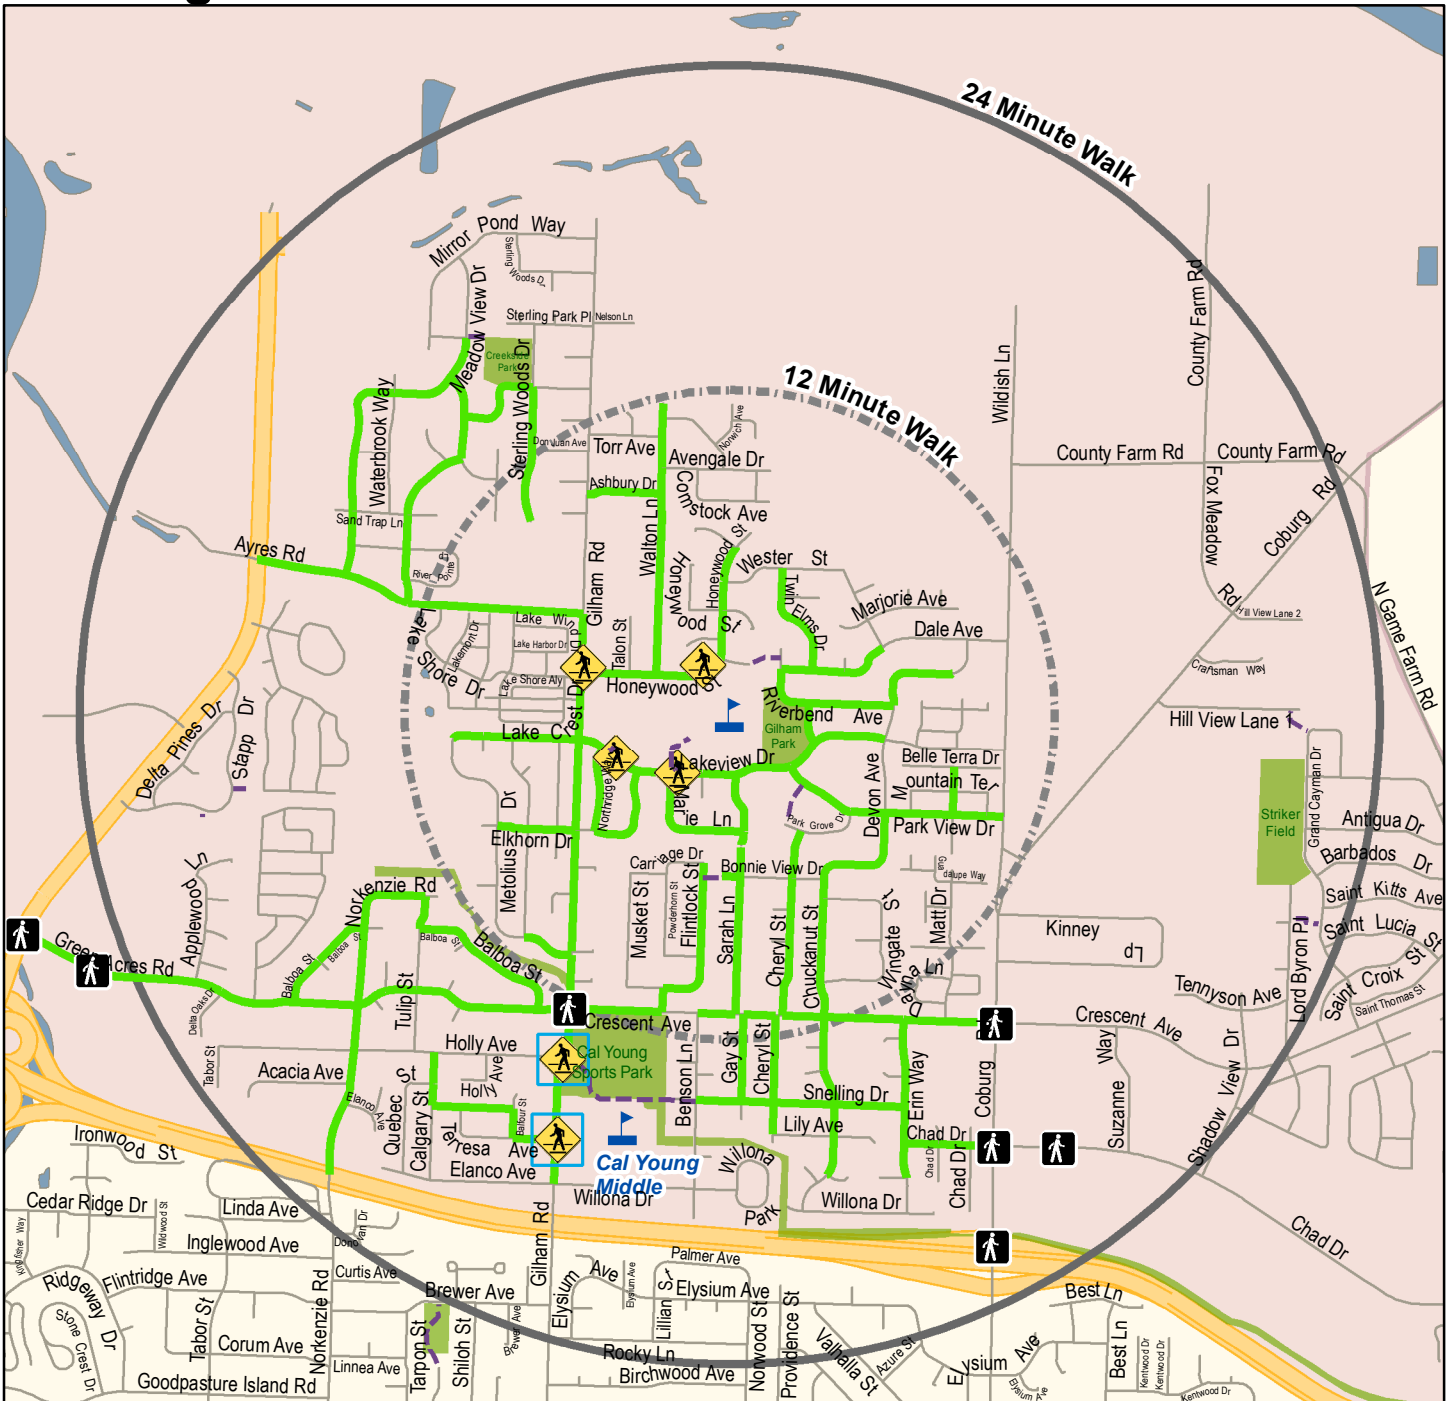

# Gilham Elementary School Walking Routes to School

This map is a guide to help parents/guardians select a route for their student to walk to school where feasible. Recommended routes typically have sidewalks and protected street crossings, or use low-traffic neighborhood streets.

You should preview the route with your child to ensure it is the safest route between your home and school, and teach your child to obey traffic safety rules along his/her route. Your school district and the applicable road authorities do not supervise the routes on this map and are not responsible for students while they travel to/from school. Comments or questions regarding this map can be directed to Point2point at 541-682-6112 or Point2point@ltd.org. Last Revised 8/14/2017

	Walking Routes		Supervised Crosswalk*		School
	Shared Use Path		Signaled Crosswalk*		Park
	Road		Marked Crosswalk*		Highway
	Marked Crosswalk*		12 Minute Walk		Attendance Boundary
	Marked Crosswalk*		24 Minute Walk		

\*Recommended Crossing