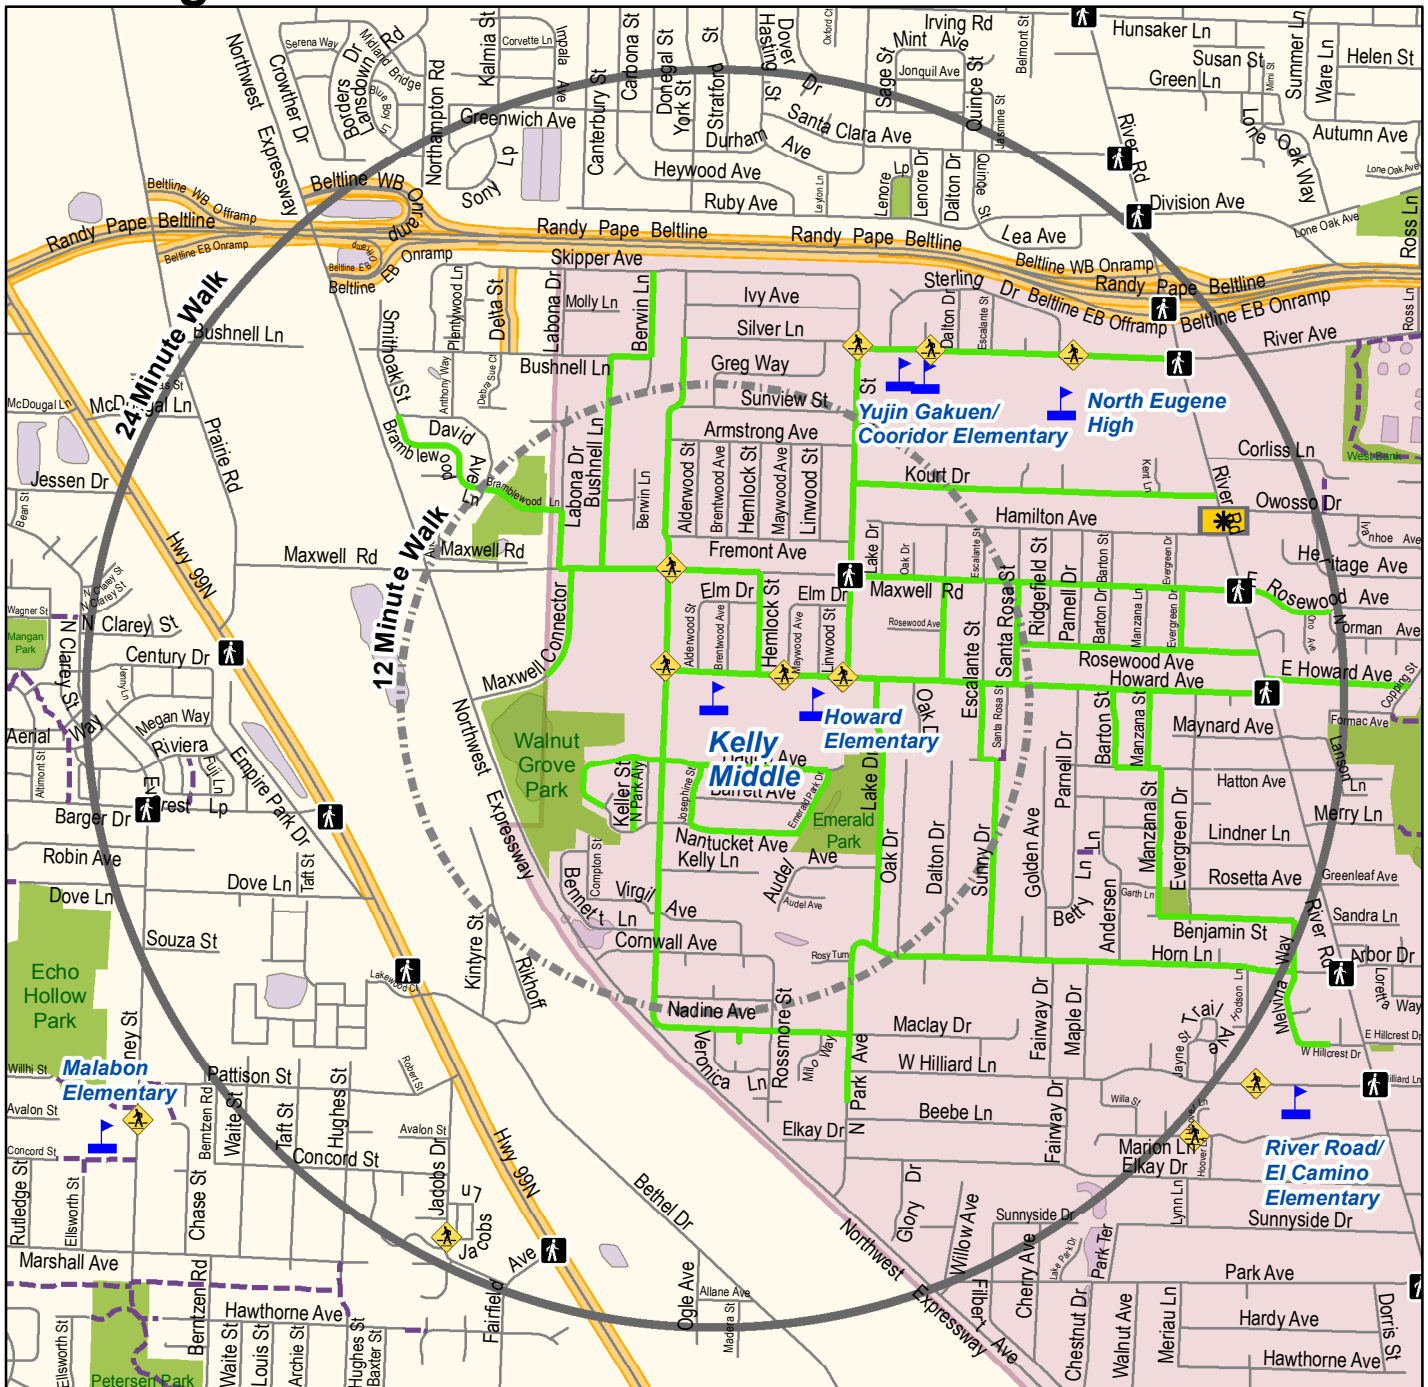

Kelly Middle School Walking Routes to School

This map is a guide to help parents/guardians select a route for their student to walk to school where feasible. Recommended routes typically have sidewalks and protected street crossings, or use low-traffic neighborhood streets.

You should preview the route with your child to ensure it is the safest route between your home and school, and teach your child to obey traffic safety rules along his/her route. Your school district and the applicable road authorities do not supervise the routes on this map and are not responsible for students while they travel to/from school. Comments or questions regarding this map can be directed to Point2point at 541-682-6112 or Point2point@ltd.org. Last Revised: 8/15/2017

	Walking Routes		12 Minute Walk
	Shared Use Path		24 Minute Walk
	Road		School
	Signalized Crosswalk*		Park
	Marked Crosswalk*		Attendance Boundary

*Recommended Crossing