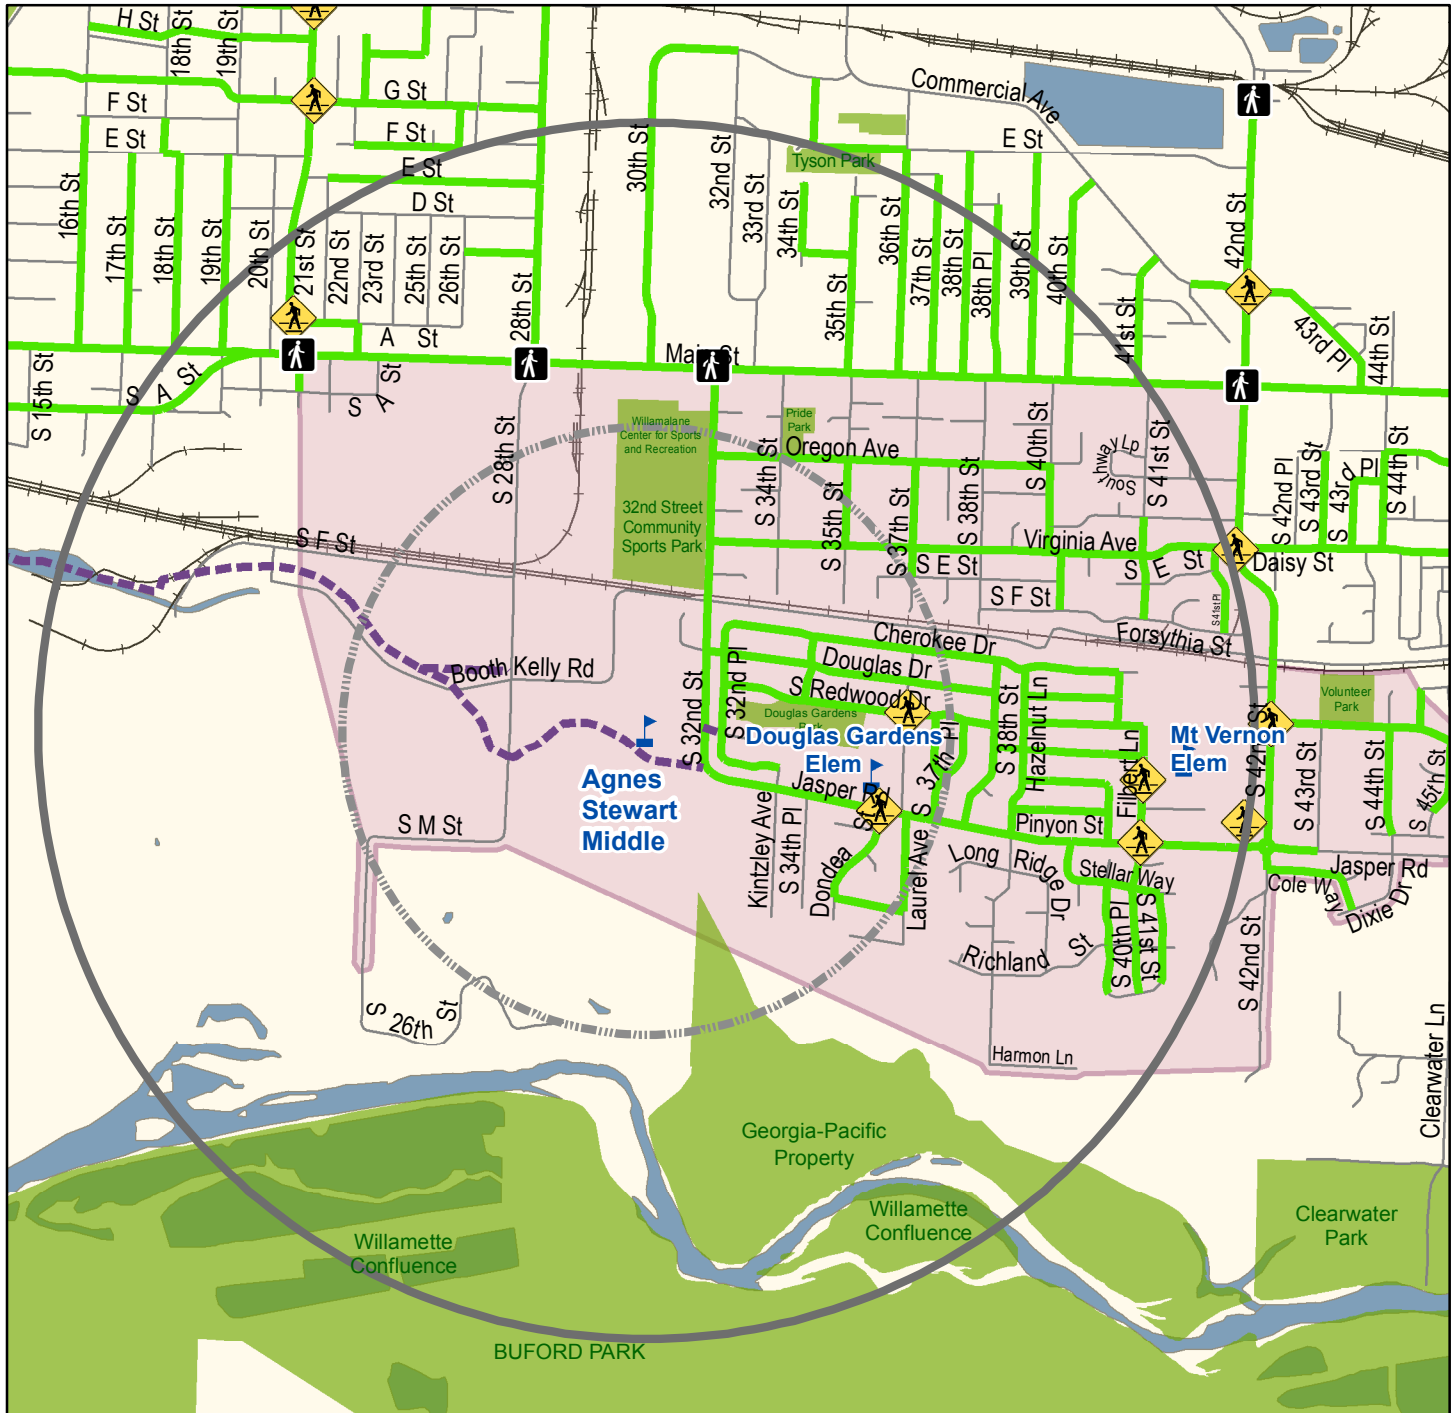

Agnes Stewart Walking Routes to School

This map is a guide to help parents/guardians select a route for their student to walk to school where feasible. Recommended routes typically have sidewalks and protected street crossings, or use low-traffic neighborhood streets.

You should preview the route with your child to ensure it is the safest route between your home and school, and teach your child to obey traffic safety rules along his/her route. Your school district and the applicable road authorities do not supervise the routes on this map and are not responsible for students while they travel to/from school. Comments or questions regarding this map can be directed to Point2point at 541-682-6112 or Point2point@ltd.org. Last Revised 8/25/2017

0 0.125 0.25 Miles

School	Signalized Crosswalk*	Highway
Walking Routes	Marked Crosswalk*	Walk Zone
Shared Use Path	Road	Bus Service Not Provided

*Recommended Crossing