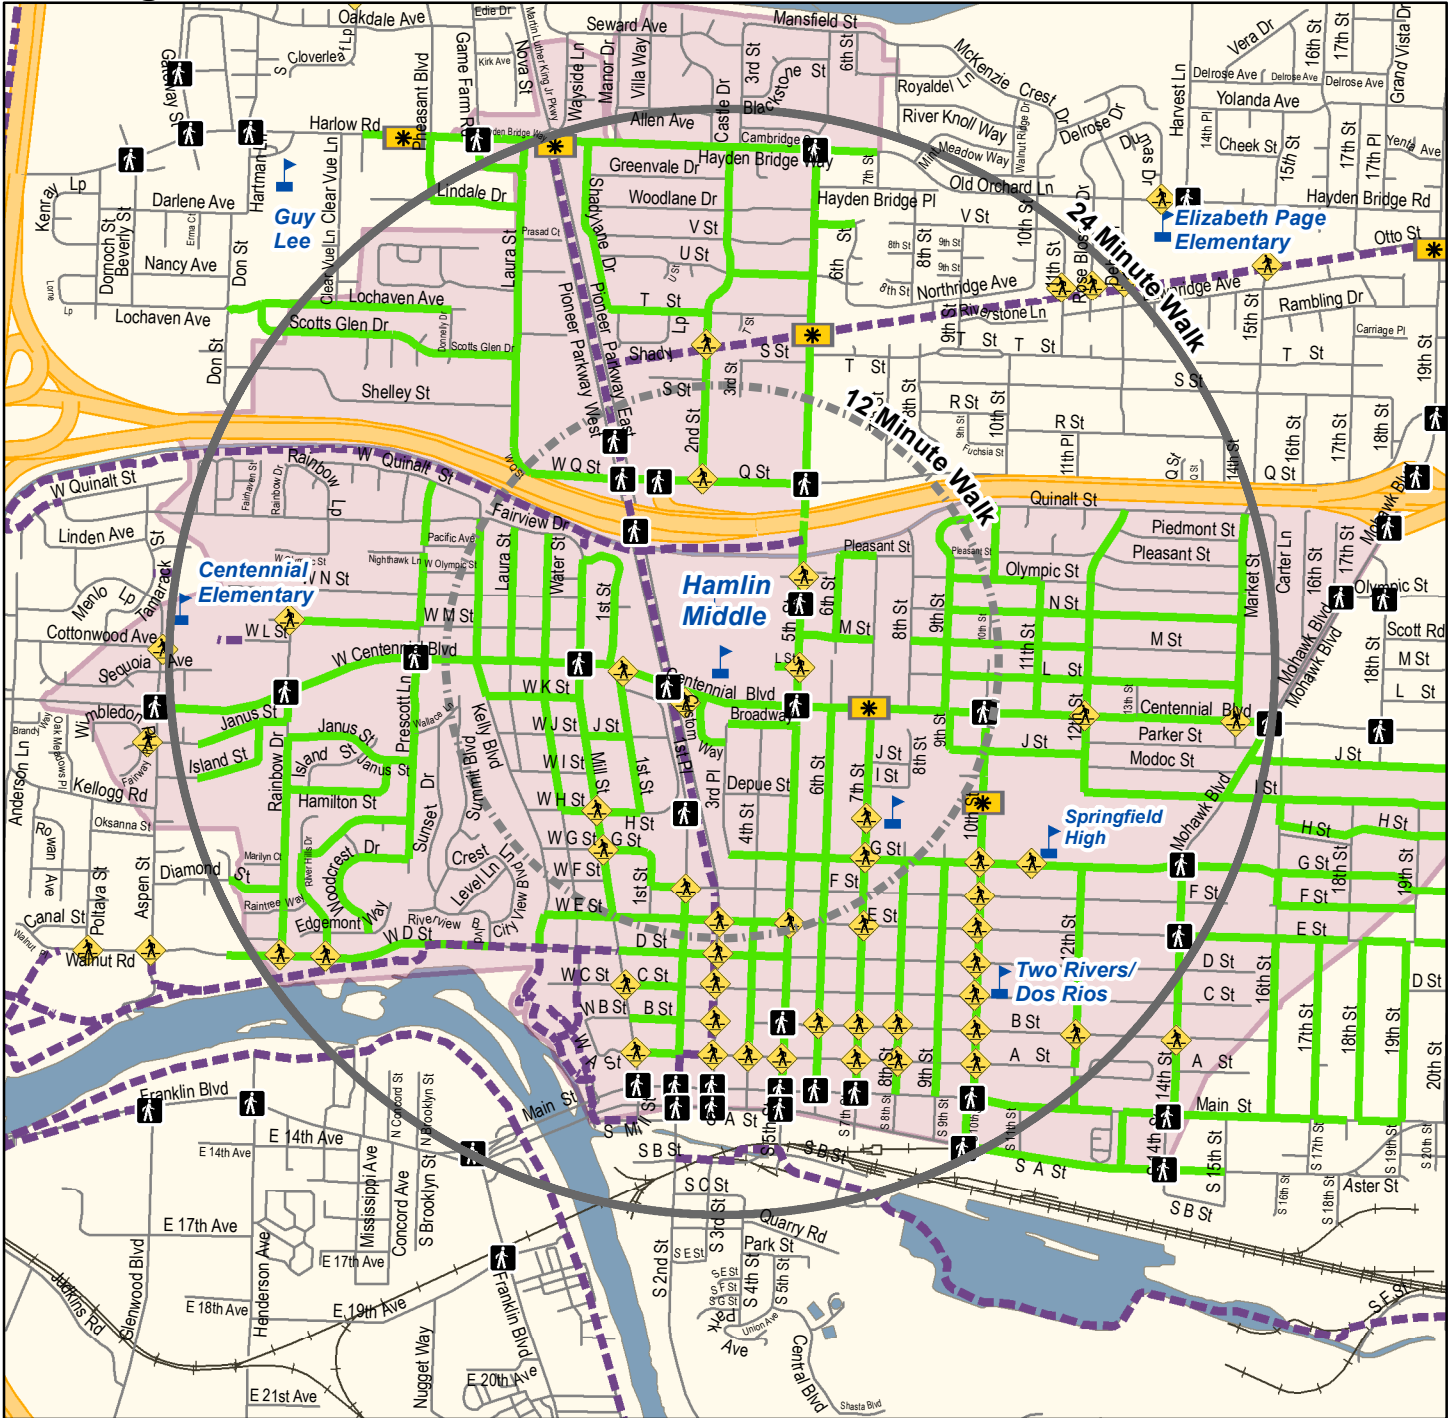

Hamlin Middle School Walking Routes to School

This map is a guide to help parents/guardians select a route for their student to walk to school where feasible. Recommended routes typically have sidewalks and protected street crossings, or use low-traffic neighborhood streets.

You should preview the route with your child to ensure it is the safest route between your home and school, and teach your child to obey traffic safety rules along his/her route.

Your school district and the applicable road authorities do not supervise the routes on this map and are not responsible for students while they travel to/from school. Comments or questions regarding this map can be directed to Point2point at 541-682-6112 or Point2point@ltd.org. Last Revised 8/18/2017

Point2point

N

Walking Routes	Stutter Flash Crosswalk*	Highway
Shared Use Path	Signalized Crosswalk*	Road
12 Minute Walk	Marked Crosswalk*	Walk Zone
24 Minute Walk		Bus Service Not Provided

*Recommended Crossing