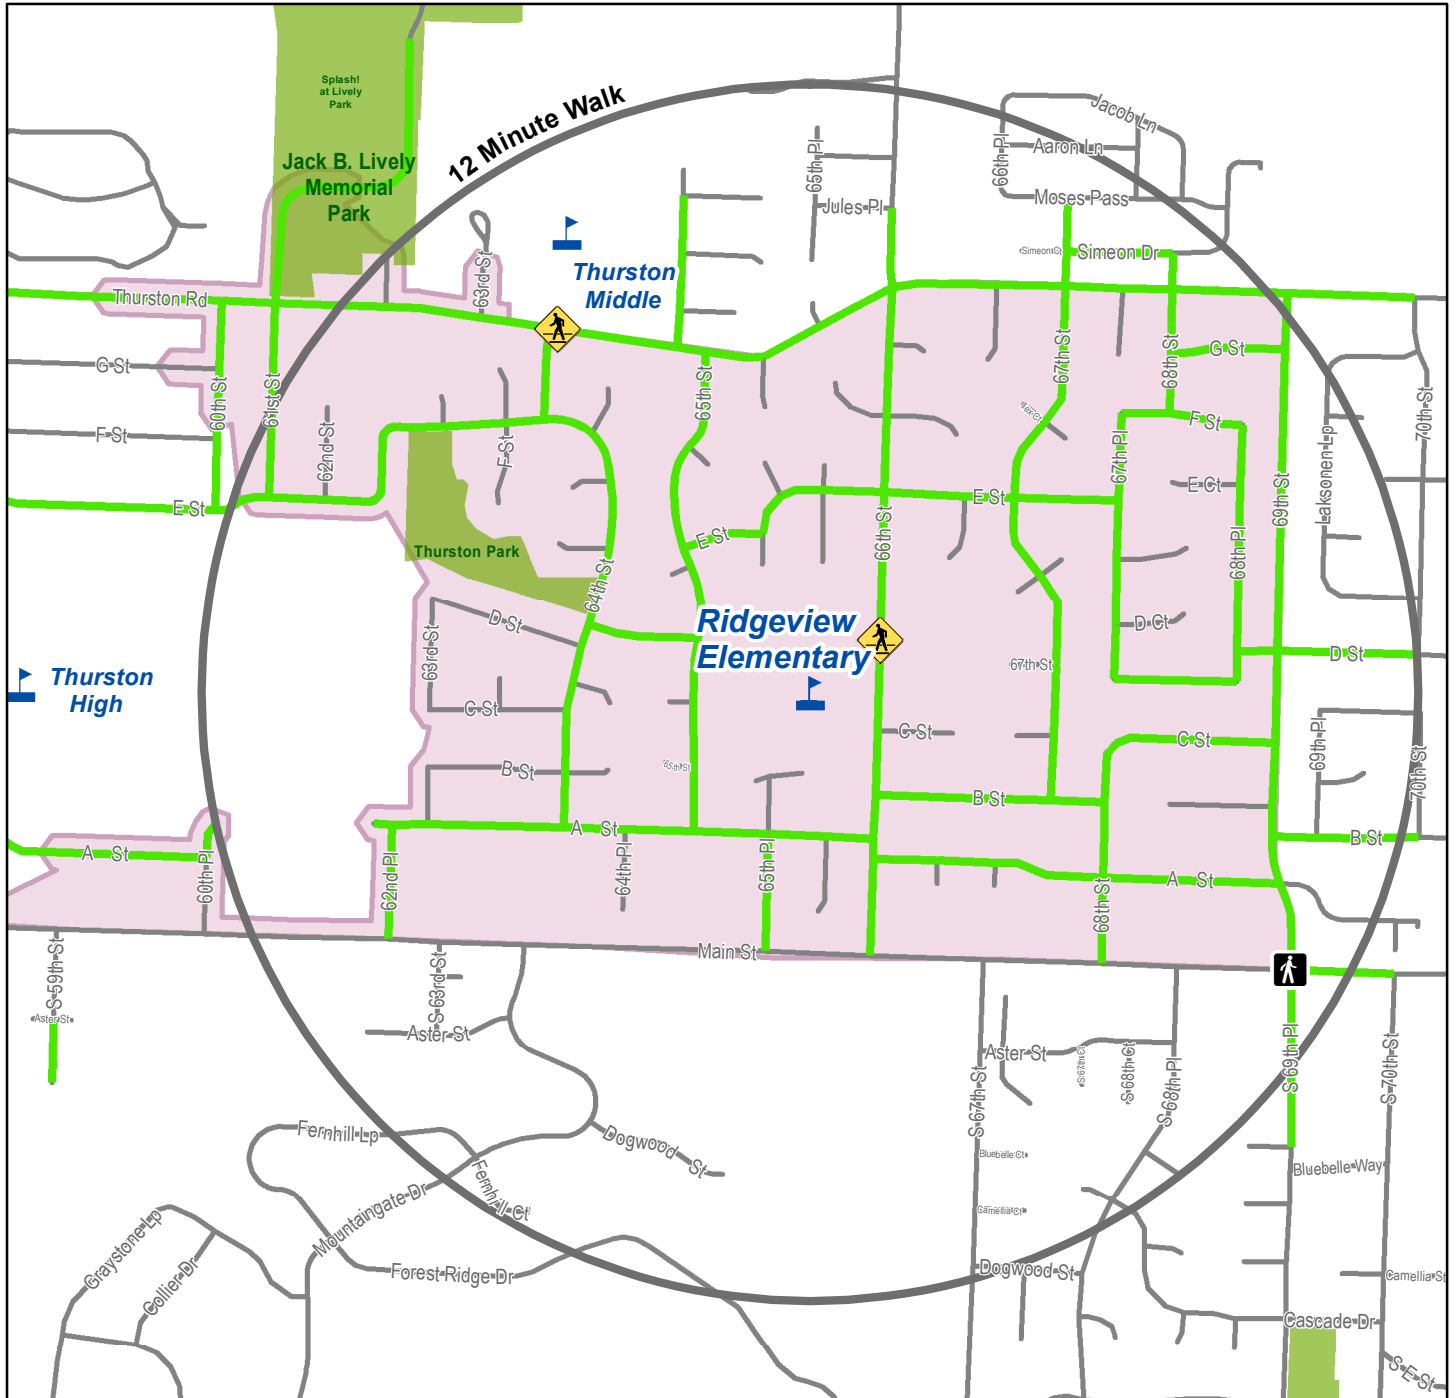

# Ridgeview Elementary School Walking Routes to School

This map is a guide to help parents/guardians select a route for their student to walk to school where feasible. Recommended routes typically have sidewalks and protected street crossings, or use low-traffic neighborhood streets.

You should preview the route with your child to ensure it is the safest route between your home and school, and teach your child to obey traffic safety rules along his/her route. Your school district and the applicable road authorities do not supervise the routes on this map and are not responsible for students while they travel to/from school. Comments or questions regarding this map can be directed to Point2point at 541-682-6112 or Point2point@ltd.org. Last Revised: 8/17/2017

	Schools		Signalized Crosswalk*		Parks
	Walking Routes		Marked Crosswalk*		Highway
					Road

\*Recommended Crossing