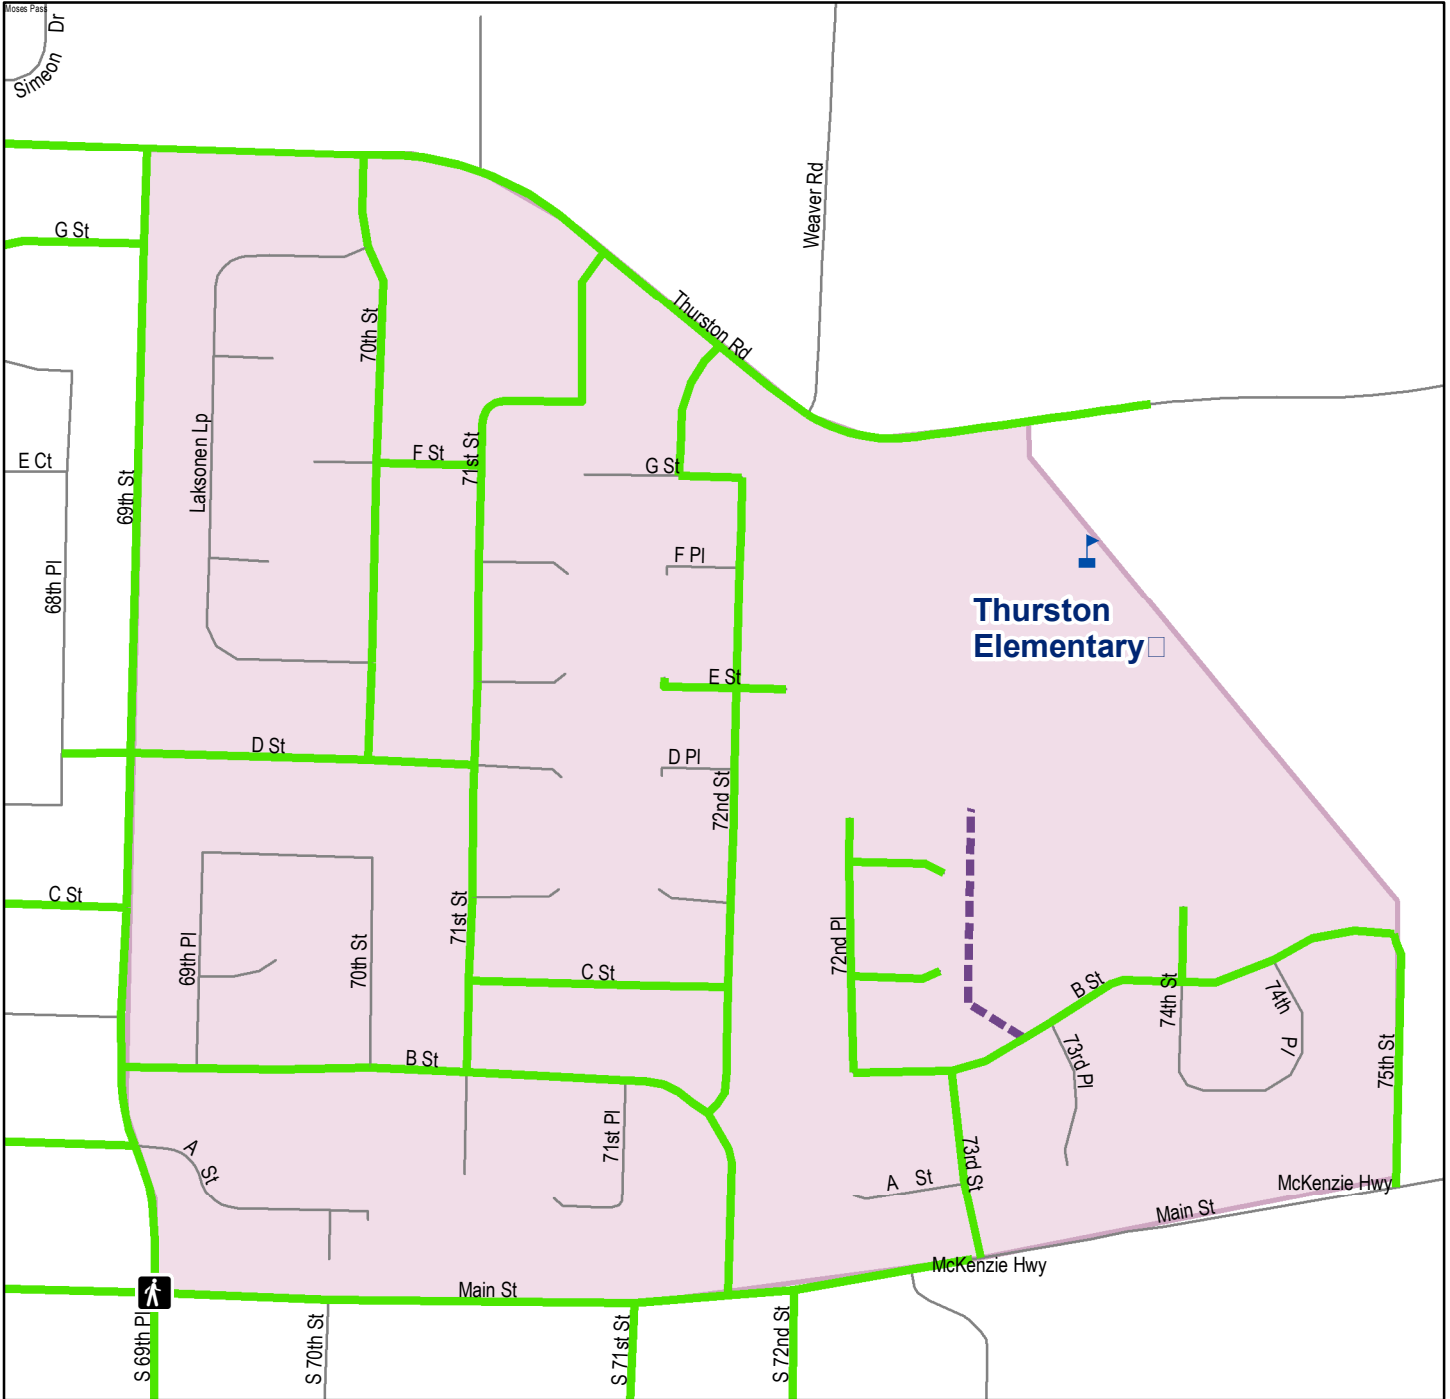

# Thurston Elementary School Walking Routes to School

This map is a guide to help parents/guardians select a route for their student to walk to school where feasible. Recommended routes typically have sidewalks and protected street crossings, or use low-traffic neighborhood streets.

You should preview the route with your child to ensure it is the safest route between your home and school, and teach your child to obey traffic safety rules along his/her route. Your school district and the applicable road authorities do not supervise the routes on this map and are not responsible for students while they travel to/from school. Comments or questions regarding this map can be directed to Point2point at 541-682-6112 or Point2point@ltd.org. Last Revised: 8/17/2017

Schools	Marked Crosswalk*	Highway
Walking Routes	Parks	Road
Signalized Crosswalk*	*Recommended Crossing	Railroad