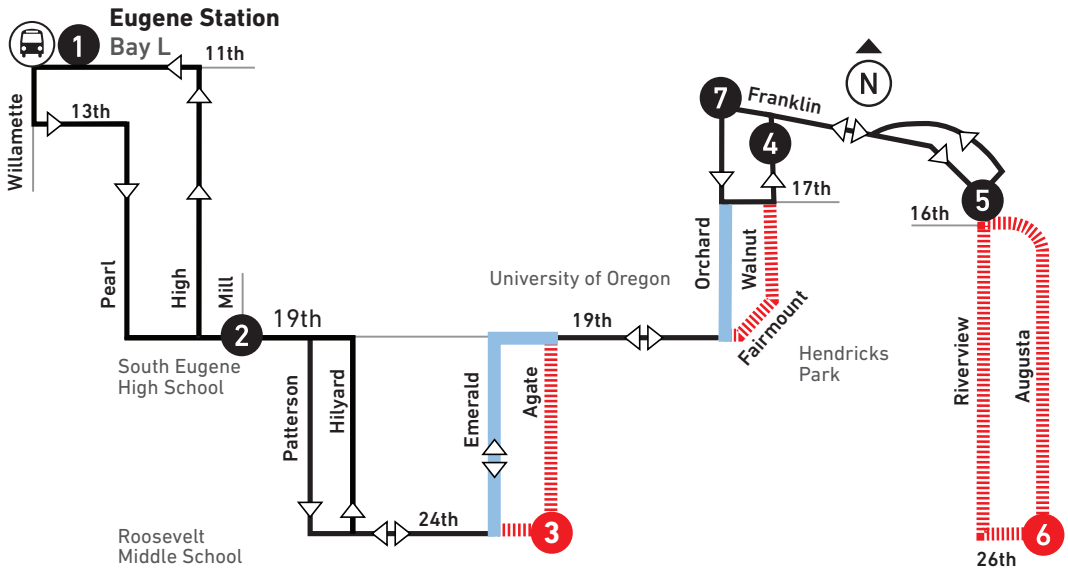

27 Fairmount

Light Snow

MAJOR STOPS Served

- 1 Eugene Station, Bay L
- 2 19th at Mill
- 4 Walnut at Franklin
- 5 Riverview at 16th
- 7 Orchard at Franklin

MAJOR STOPS Not Served

- 3 24th at Agate
- 6 Augusta at 26th

- Regular Routing
- Snow Detour
- ⋯ Not Served on Detour
- 🚌 LTD Station