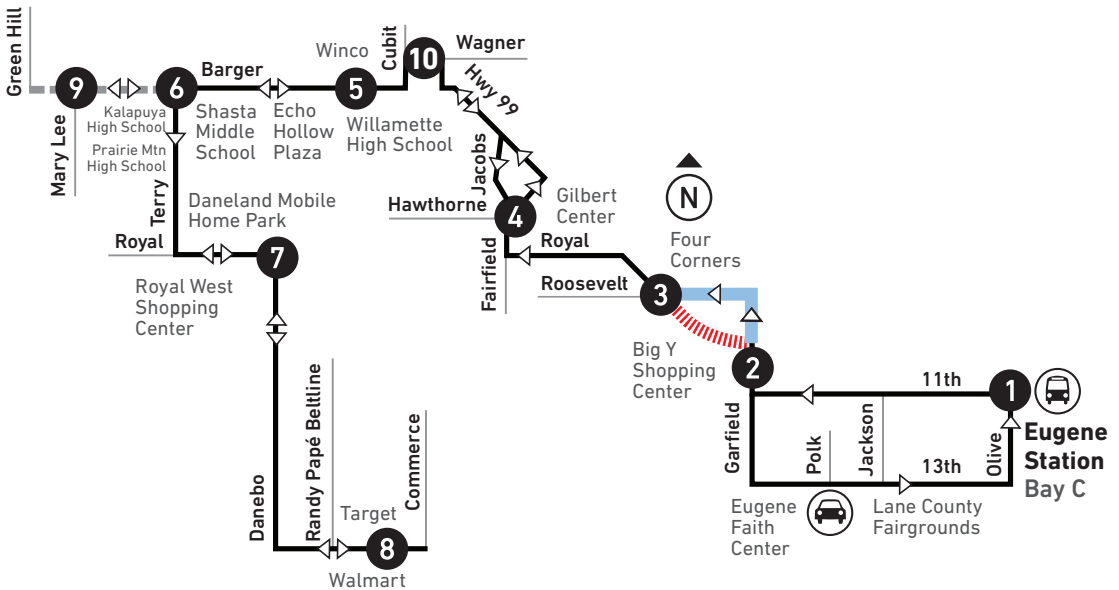

41 Barger/Commerce

MAJOR STOPS Served

- | | | |
|---------------------------------|--------------------------------|-----------------------------------|
| 1 Eugene Station, Bay C | 5 Barger at Echo Hollow | 8 11th at Commerce |
| 2 Garfield at 10th | 6 Terry at Barger | 9 Barger at Mary Lee |
| 3 Hwy 99 at Roosevelt | 7 Royal at Danebo | 10 Wagner at Cubit (Winco) |
| 4 Fairfield at Hawthorne | | |

- Limited Trip Routing
- Regular Routing
- Snow Detour
- Not Served on Detour
- LTD Station
- LTD Park & Ride