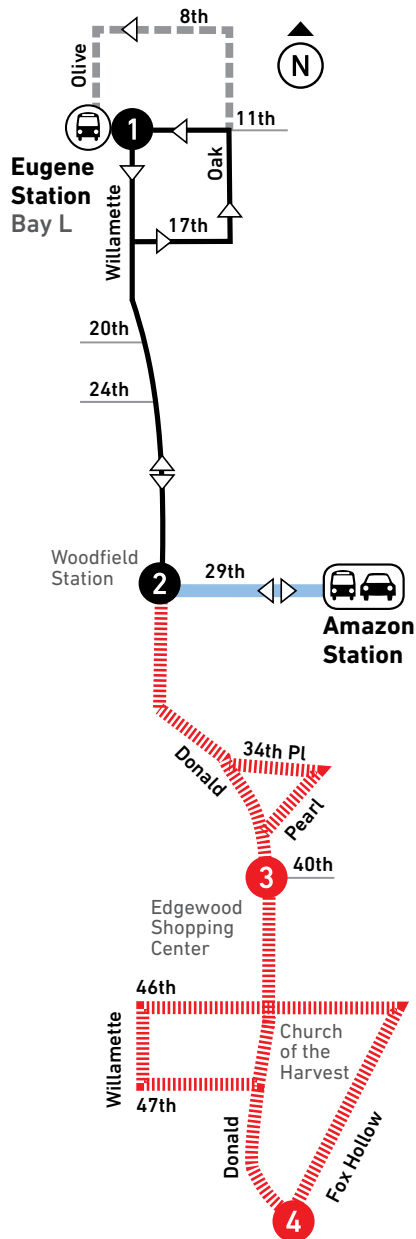

# 24 Donald

## MAJOR STOPS Served

- 1 Eugene Station, Bay L
- 2 Willamette at 29th

## MAJOR STOPS Not Served

- 3 Donald at 40th
- 4 Donald at Fox Hollow

- Limited Trip Routing
- Regular Routing
- Snow Detour
- ||||| Not Served on Detour
- LTD Station
- LTD Park & Ride