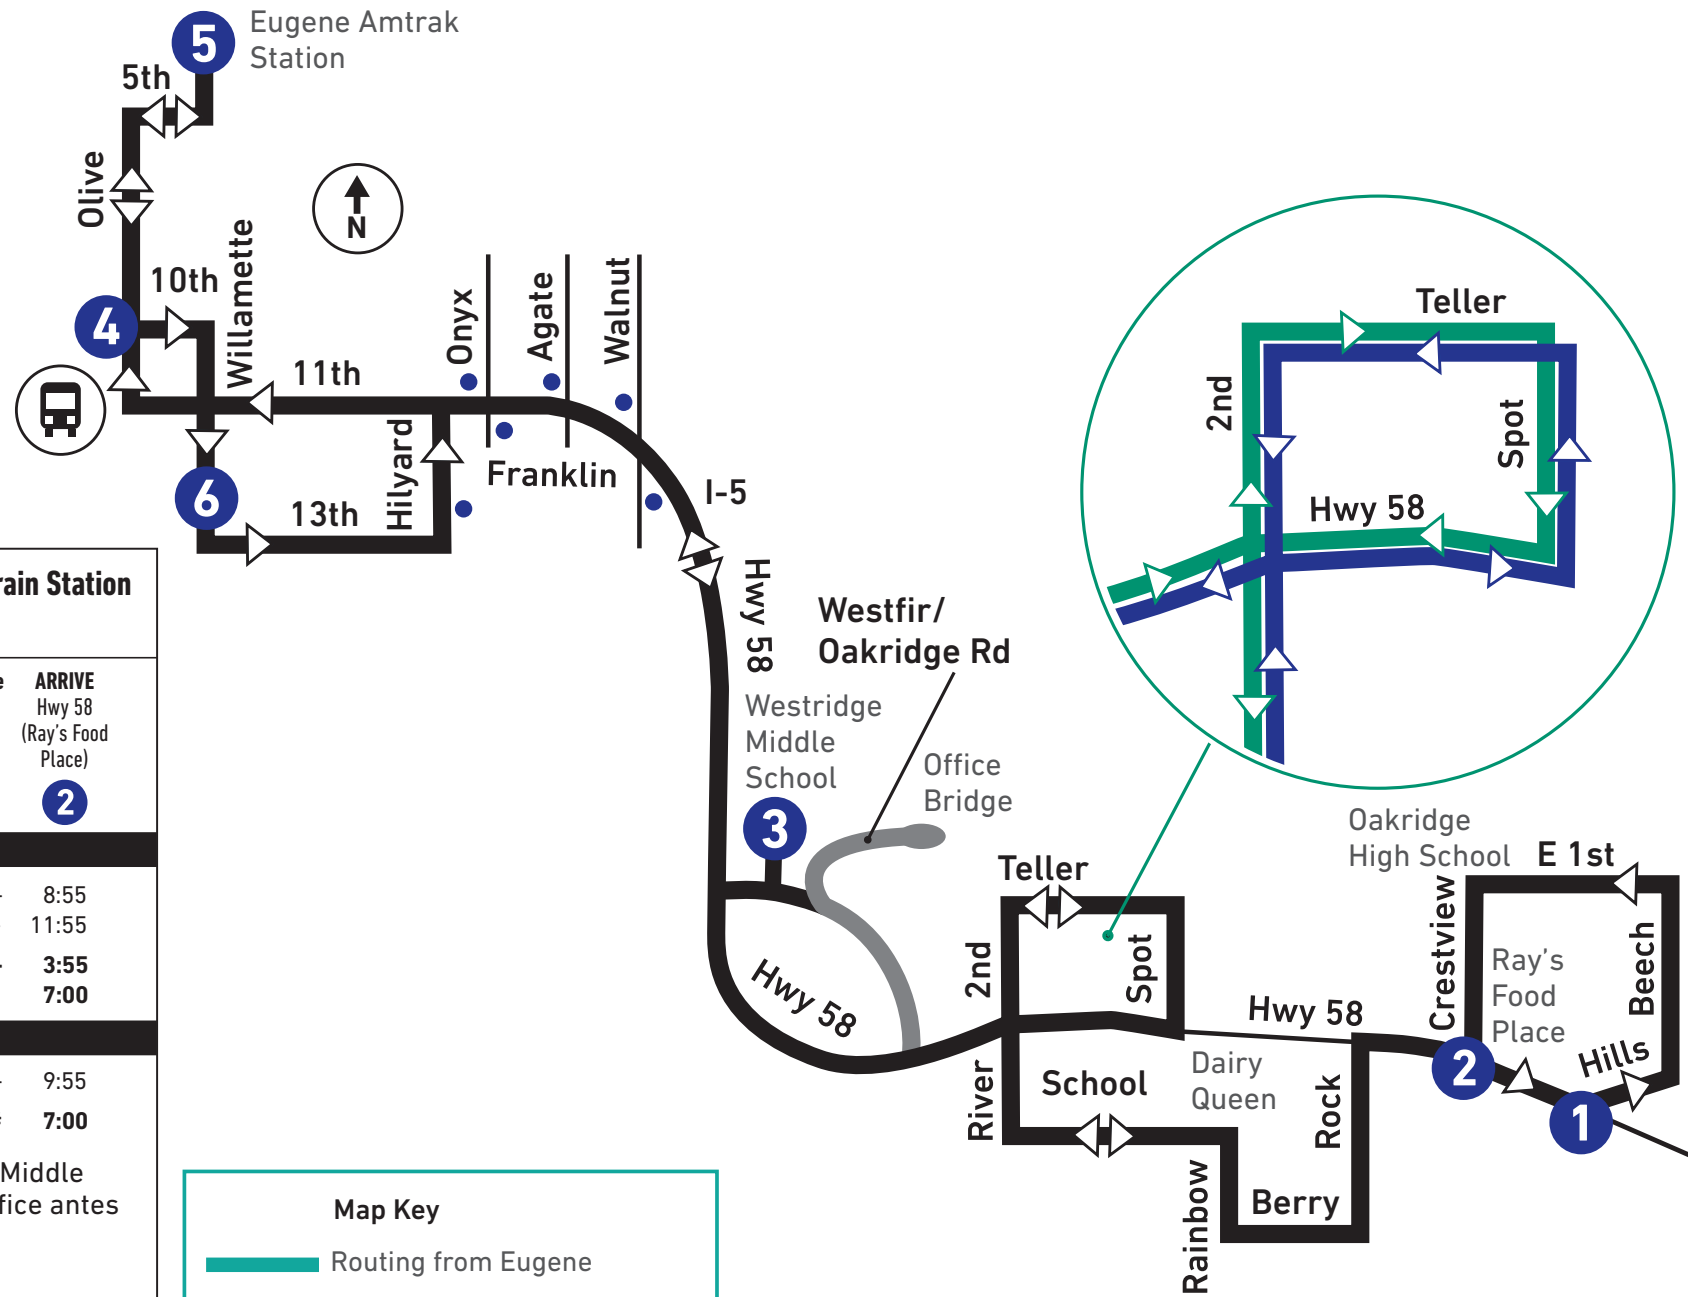

Transportation Service Between Oakridge & Eugene/Springfield

Diamond Express Schedule

From: Oakridge To: Eugene Amtrak Train Station					From: Eugene Amtrak Train Station To: Oakridge			
LEAVE Hills at Hwy 58	Crestview at Hwy 58 (Ray's Food Place)	Westridge Middle School (Westfir)	Olive at 10th (Downtown Eugene)	ARRIVE Amtrak	LEAVE Amtrak	Willamette at 11th (Downtown Eugene)	Westridge Middle School (Westfir)	ARRIVE Hwy 58 (Ray's Food Place)
1	2	3	4	5	5	6	3	2
MONDAY – FRIDAY / LUNES A VIERNES								
AM 6:01	6:05	6:30*	7:20	7:30	7:40	7:45	8:35 +	8:55
9:11	9:15	9:30	10:20	10:30	10:40	10:45	11:35 +	11:55
PM 1:11	1:15	1:30	2:20	2:30	2:40	2:45	3:35 +	3:55
4:01	4:05	4:20	5:10	5:20	5:30	5:40	6:30 #	7:00
SATURDAY / SÁBADO								
AM 7:01	7:05	7:30*	8:25	8:30	8:40	8:45	9:35 +	9:55
PM 4:01	4:05	4:20	5:15	5:20	5:30	5:40	6:30 #	7:00

* Limited Trip Serves Westfir Office Bridge before serving Westridge Middle School | El viaje limitado proporciona servicios al Puente Westfir Office antes de servir a la escuela secundaria Westridge.

+ Serves Westridge Middle School only when requested by riders | Proporciona servicios a la escuela secundaria Westridge solamente cuando es solicitado por los pasajeros.

Limited Trip Serves Westridge Middle School before serving the Westfir Office Bridge | El viaje limitado proporciona servicios a la escuela secundaria Westridge antes de servir al Puente Westfir Office.

Map Key

- Routing from Eugene
- Routing to Eugene
- Limited Trips (See Timetable)
- Major Bus Stops
- Bus Stops