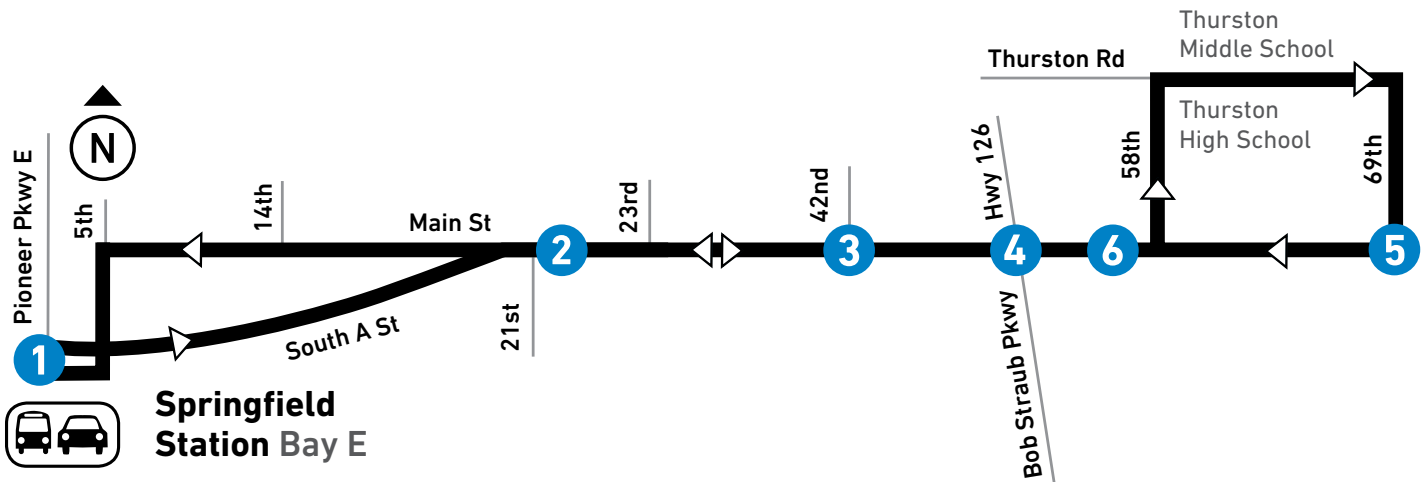

- **11 Thurston**
- LTD Station
  Estación de LTD
- LTD Park & Ride