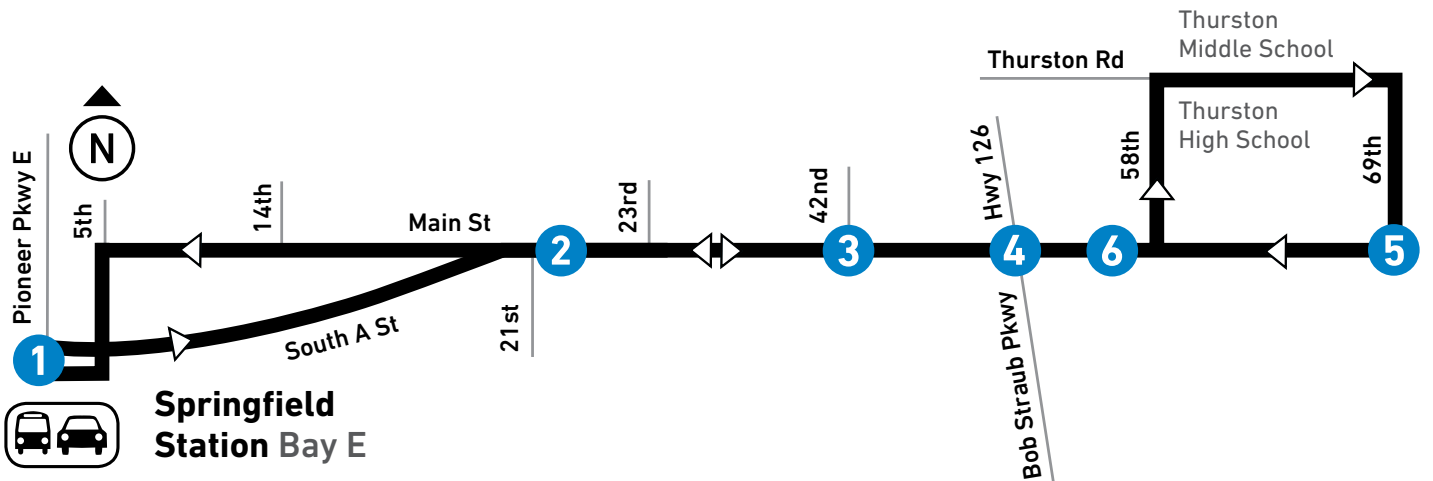

11

THURSTON

MONDAY – FRIDAY, AM

From: Springfield Station To: Thurston Area via Main						From: Thurston Area To: Springfield Station via Main				
LEAVE Springfield Station Bay E	Main at 21st	Main at 42nd	Thurston Station Bay B	69th at Main	ARRIVE Main at 58th	LEAVE Main at 58th	Main at 42nd	Main at 23rd	ARRIVE Springfield Station	
1	2	3	4	5	6	6	3	2		
MONDAY-FRIDAY / LUNES A VIERNES										
AM	5:25	5:27	5:31	5:35	5:42	5:46	5:46	5:51	5:57	6:05
	5:55	5:58	6:02	6:06	6:13	6:18	6:18	6:23	6:29	6:37
	6:20	6:23	6:27	6:31	6:38	6:43	6:43	6:48	6:54	7:02
	6:35	6:38	6:43	6:49	6:56	7:03	7:03	7:09	7:15	7:23
	6:50	6:53	6:58	7:04	7:12	7:20	7:20	7:26	7:32	7:40
	7:00	7:04	7:10	7:16	7:25	7:34	7:34	7:40	7:46	7:55
	7:10	7:14	7:20	7:26	7:35	7:44	7:44	7:50	7:56	8:05
	7:20	7:23	7:29	7:35	7:46	7:54	7:54	8:00	8:06	8:15
	7:30	7:33	7:39	7:45	7:56	8:02	8:02	8:08	8:14	8:24
	7:40	7:43	7:49	7:54	8:03	8:09	8:09	8:15	8:20	8:29
	8:00	8:03	8:09	8:14	8:23	8:29	8:29	8:35	8:40	8:49
	8:20	8:23	8:29	8:34	8:42	8:47	8:47	8:53	8:59	9:08
	8:40	8:43	8:48	8:53	9:00	9:06	9:06	9:12	9:18	9:28
	9:00	9:03	9:08	9:13	9:20	9:26	9:26	9:32	9:38	9:48
	9:20	9:24	9:29	9:34	9:42	9:48	9:48	9:54	9:59	10:09
	9:40	9:44	9:49	9:54	10:02	10:08	10:08	10:15	10:22	10:32
	10:00	10:04	10:09	10:14	10:23	10:28	10:28	10:34	10:41	10:51
	10:20	10:23	10:29	10:34	10:43	10:49	10:49	10:56	11:03	11:13
	10:40	10:43	10:48	10:53	11:02	11:08	11:08	11:15	11:22	11:32
	11:00	11:03	11:09	11:15	11:24	11:30	11:30	11:37	11:44	11:54
	11:20	11:23	11:28	11:33	11:42	11:48	11:48	11:55	12:02	12:12
	11:40	11:44	11:50	11:56	12:05	12:10	12:10	12:17	12:24	12:34