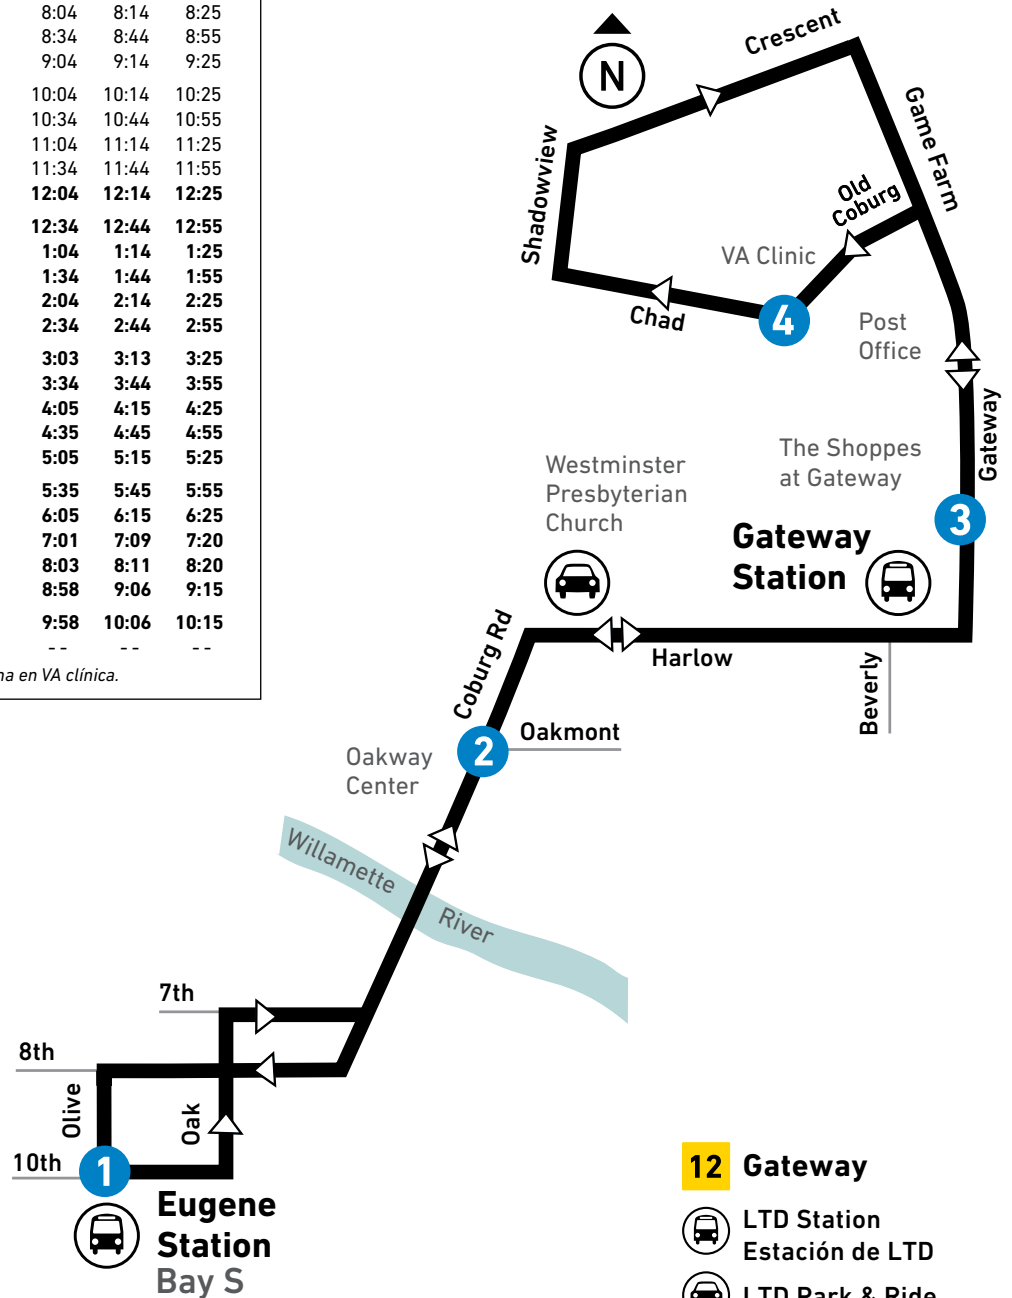

## GATEWAY

MONDAY – FRIDAY

From: Eugene Station To: Gateway Station					From: Gateway Station To: Eugene Station		
LEAVE Eugene Station Bay S	Coburg at Oakmont	Gateway Station Bay A	VA Clinic	ARRIVE Gateway Station Bay B	LEAVE Gateway Station Bay B	Oakway Center on Coburg	ARRIVE Eugene Station
1	2	3	4	3	3	2	
<b>MONDAY-FRIDAY / LUNES A VIERNES</b>							
AM	--	--	--	--	6:06	6:16	6:25
	6:30	6:35	6:42	6:48	6:56	6:59	7:09
	7:30	7:36	7:45	7:52	8:01	8:04	8:14
	8:00	8:06	8:15	8:22	8:31	8:34	8:44
	8:30	8:36	8:45	8:52	9:01	9:04	9:14
	9:30	9:36	9:45	9:52	10:01	10:04	10:14
	10:00	10:06	10:15	10:22	10:31	10:34	10:44
	10:30	10:36	10:45	10:52	11:01	11:04	11:14
	11:00	11:06	11:15	11:22	11:31	11:34	11:44
	11:30	11:37	11:47	11:54	12:04	12:04	12:14
PM	12:00	12:07	12:17	12:24	12:34	12:34	12:44
	12:30	12:37	12:47	1:04	1:04	1:04	1:14
	1:00	1:07	1:17	1:24	1:34	1:34	1:44
	1:30	1:37	1:47	1:54	2:04	2:04	2:14
	2:00	2:07	2:17	2:24	2:34	2:34	2:44
	2:30	2:37	2:46	2:53	3:03	3:03	3:13
	3:00	3:07	3:17	3:24	3:34	3:34	3:44
	3:30	3:37	3:47	3:54	4:04	4:05	4:15
	4:00	4:07	4:17	4:24	4:34	4:35	4:45
	4:30	4:37	4:47	4:54	5:04	5:05	5:15
	5:00	5:07	5:17	5:24	5:34	5:35	5:45
	5:30	5:37	5:47	5:54	6:04	6:05	6:15
	6:30	6:36	6:45	6:52	7:01	7:01	7:09
	7:30	7:36	7:45	7:52	8:01	8:03	8:11
	8:30	8:36	8:44	8:50	8:58	8:58	9:06
	9:30	9:36	9:44	9:50	9:58	9:58	10:06
	10:30	10:35	10:43	10:49*	--	--	--

### 12 Gateway

- LTD Station Estación de LTD
- LTD Park & Ride

\* Trip ends after servicing the VA clinic. | El viaje termina en VA clínica.

**MARKET DETOUR**  
On Saturdays, April – mid-November, this route is on detour from 7 a.m. – 6 p.m. due to the outdoor markets. Oak St. and 8th Ave. will not be served.

**DESVÍO DEL MERCADO**  
Los sábados, entre febrero-noviembre, esta ruta está en desvío de 7 a.m. – 6 p.m. debido al mercado al aire libre. El servicio no estará disponible para la calle Oak y la Avenida 8.