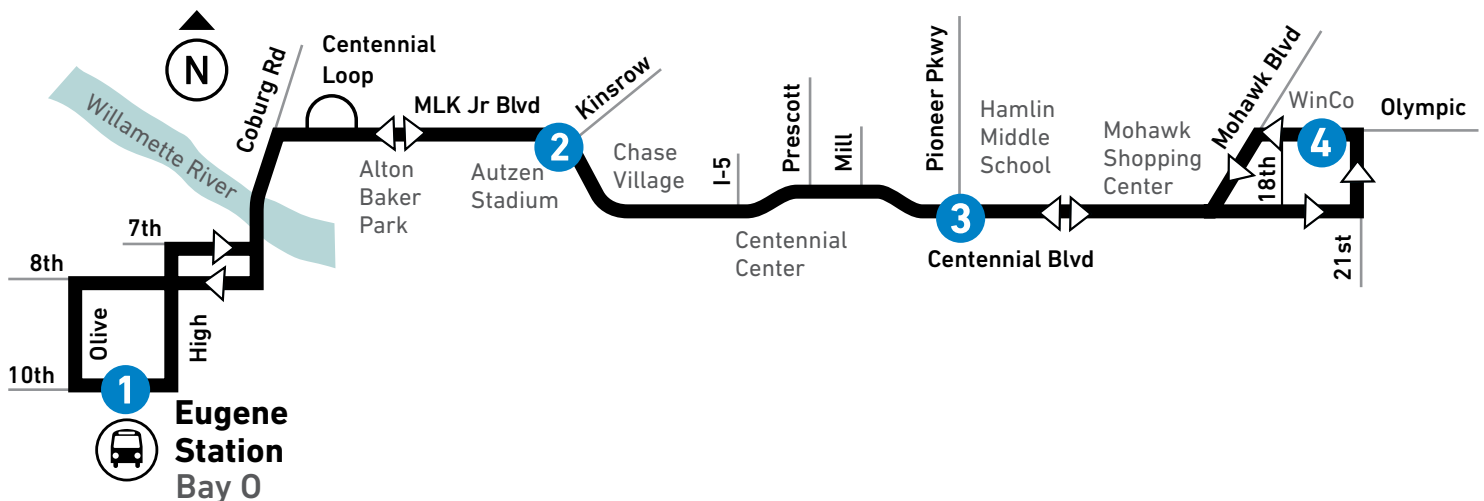

* Trip ends at Olympic and 21st St. (Winco) | El viaje termina en Olympic y 21st St.

13 Centennial

LTD Station
Estación de LTD