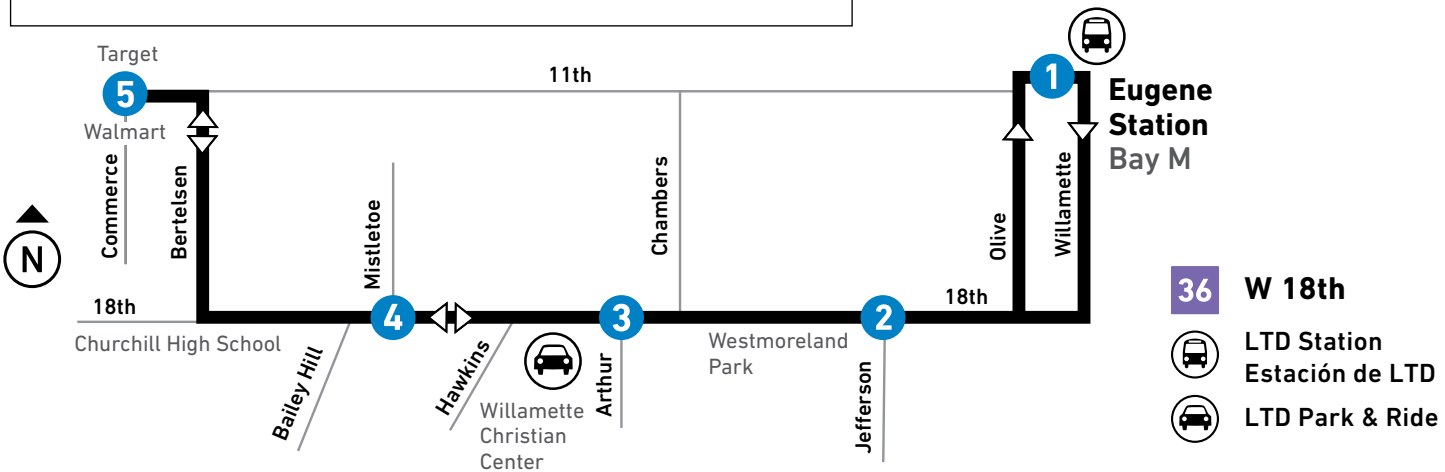

* Continues as Route 41 | Continúa como Ruta 41
+ Trip begins at Churchill High School two minutes before the 18th at Mistletoe departure and is drop off only from 18th at Mistletoe to Eugene Station. | Comienza en el 18 en Bailey Hill Road dos minutos antes de dejar el 18 en Mistletoe. Dejar solo.

SNOW & ICE DETOURS

This route may be affected by winter weather conditions.

DESVIOS POR NIEVE & HIELO

Esta ruta puede ser afectada por las condiciones climáticas de invierno.

4J SCHOOL BREAKS

Times shown in **blue** do not run during 4J school breaks: December 18, 2023 – January 2, 2024, January 15, March 25 – 29, and June 15 – September 3, 2024.

DÍAS DE DESCANSO ESCOLAR DE 4J

Los horarios en **azul** no están en servicio durante vacaciones 4J: 18 de diciembre de 2023 – 2 de enero de 2024, 15 de enero, 25 – 29 de marzo, y del 15 de junio – 3 de septiembre de 2024.