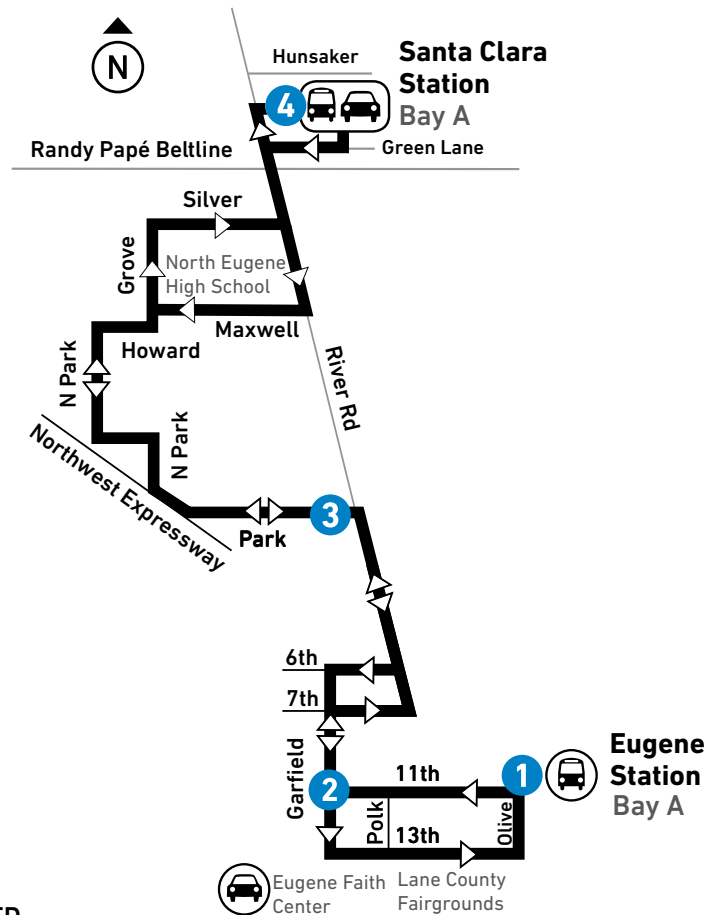

SNOW & ICE DETOURS

This route may be affected by winter weather conditions.

DESvíOS POR NIEVE & HIELO

Esta ruta puede ser afectada por las condiciones climáticas de invierno.

From: Eugene Station To: Park at River Road				From: River Road at Park To: Eugene Station				
LEAVE Eugene Station Bay A 1	2 Garfield at W 10th	3 Park at River Road	ARRIVE Santa Clara Station Bay A 4	LEAVE Santa Clara Station Bay A 4	3 River Road at Park	2 Garfield at W 10th	ARRIVE Eugene Station	
MONDAY-FRIDAY / LUNES A VIERNES								
AM	7:15	7:20	7:28	7:45	7:45	8:02	8:09	8:25
PM	3:20	3:26	3:36	3:57	3:57	4:15	4:23	4:35
SATURDAY-SUNDAY: NO SERVICE / SÁBADO-DOMINGO: NO HAY SERVICIO								

55 North Park

- LTD Station
Estación de LTD
- LTD Park & Ride