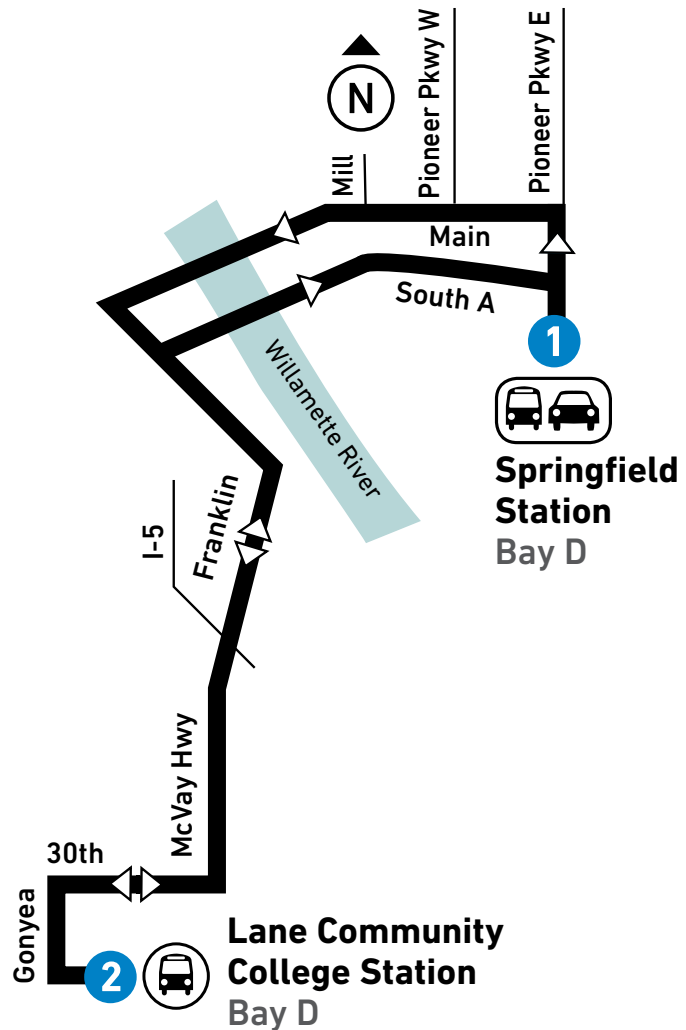

From: Springfield Station		From: LCC Station	
To: LCC Station		To: Springfield Station	
LEAVE Springfield Station Bay D	ARRIVE LCC Station Bay D	LEAVE LCC Station Bay D	ARRIVE Springfield Station
1	2	2	
MONDAY-FRIDAY / LUNES A VIERNES			
AM	7:40	7:53	8:04
	8:40	8:53	9:09
	9:40	9:53	10:09
	10:40	10:53	11:09
	11:40	11:53	12:09
PM	12:40	12:53	1:10
	1:40	1:53	2:10
	2:40	2:53	3:10
	3:40	3:53	4:10
	4:40	4:53	5:10
SATURDAY-SUNDAY: NO SERVICE / SÁBADO-DOMINGO: NO HAY SERVICIO			

SNOW & ICE DETOURS

This route may be affected by winter weather conditions.

DESvíOS POR NIEVE & HIELO

Esta ruta puede ser afectada por las condiciones climáticas de invierno.

85 LCC/Springfield

- LTD Station
Estación de LTD
- LTD Park & Ride