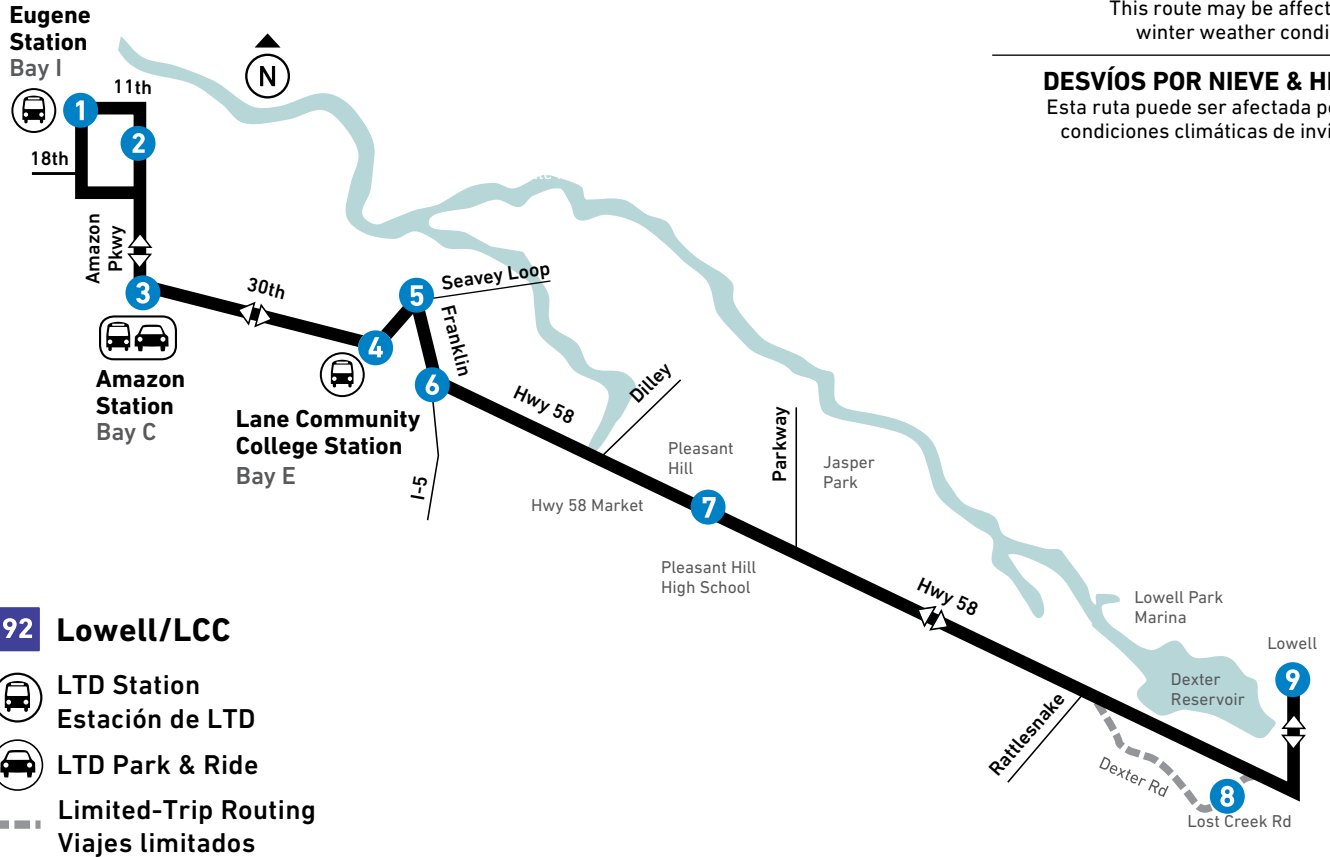

**From: Eugene Station**  
**To: Lowell**

LEAVE Eugene Station Bay I	Pearl at 18th	Amazon Station Bay C	LCC Station Bay E	Seavey Loop at Franklin	Goshen	Pleasant Hill	Dexter	ARRIVE Lowell
1	2	3	4	5	6	7	8	9
<b>MONDAY-FRIDAY / LUNES A VIERNES</b>								
AM	--	--	--	--	--	--	--	--
	7:35	7:38	7:42	7:53	7:57	8:00	8:07	8:22
PM	5:35	5:38	5:42	5:53	5:57	6:00	6:07	6:17
<b>SATURDAY/SÁBADO</b>								
AM	--	--	--	--	--	--	--	--
	7:35	7:38	7:42	7:53	7:57	8:00	8:07	8:22
PM	5:35	5:38	5:42	5:53	5:57	6:00	6:07	6:17
<b>SUNDAY: NO SERVICE / DOMINGO: NO HAY SERVICIO</b>								

**From: Lowell**  
**To: Eugene Station**

LEAVE Lowell	Dexter	Pleasant Hill	Seavey Loop at Franklin	LCC Station Bay E	Amazon Station Bay A	Oak at 18th	ARRIVE Eugene Station
9	8	7	5	4	3	2	
<b>MONDAY-FRIDAY / LUNES A VIERNES</b>							
AM	6:31	6:37	6:49	6:56	7:06	7:14	7:25
	8:24	8:30	8:41	8:49	8:59	9:07	9:15
PM	6:32	--	6:44	6:51	--	7:01	7:10
<b>SATURDAY/SÁBADO</b>							
AM	6:31	6:37	6:49	6:56	7:06	7:14	7:25
	8:24	8:30	8:41	8:49	8:59	9:07	9:15
PM	6:32	--	6:44	6:51	--	7:01	7:10
<b>SUNDAY: NO SERVICE / DOMINGO: NO HAY SERVICIO</b>							

## 92 Lowell/LCC

- LTD Station  
Estación de LTD
- LTD Park & Ride
- Limited-Trip Routing  
Viajes limitados

### SNOW & ICE DETOURS

This route may be affected by winter weather conditions.