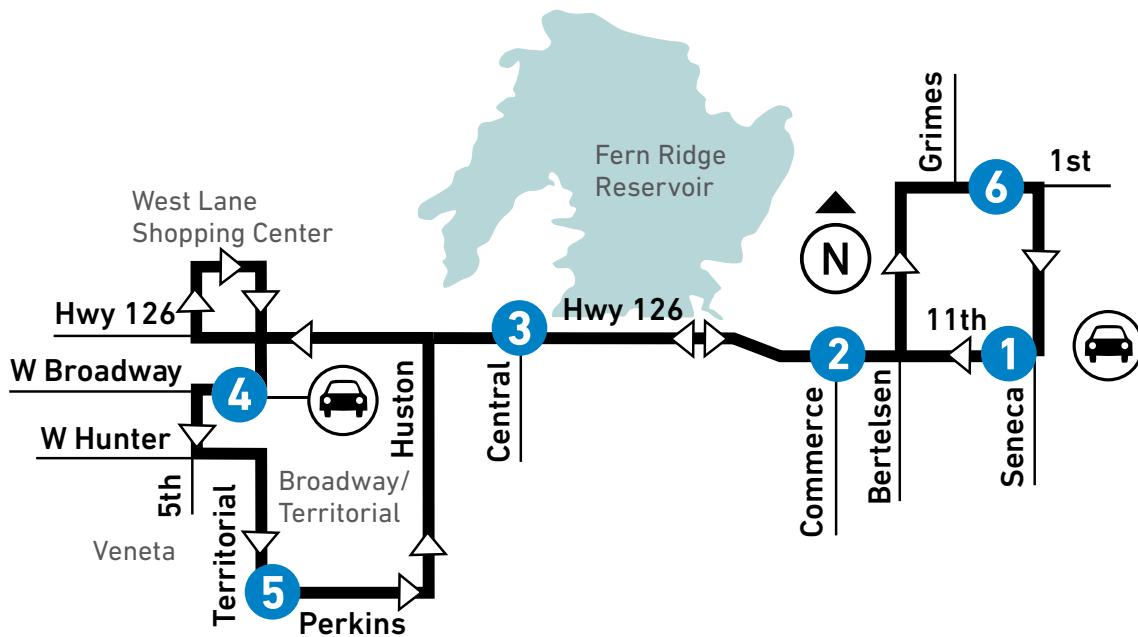

From: Seneca Park & Ride To: Veneta	From: Veneta To: Seneca Park & Ride
LEAVE 11th at Hwy 126 ARRIVE Seneca Commerce at Veneta Park & Ride (Target) Central Park & Ride 1 2 3 4	LEAVE Territorial Hwy 126 11th 1st ARRIVE Veneta at at at Commerce at Seneca Park & Ride Perkins Central (Walmart) Grimes Park & Ride 4 5 3 2 6 1
MONDAY-FRIDAY / LUNES A VIERNES	
AM 6:46 6:52 7:00 7:09	7:09 7:14 7:21 7:33 7:39 7:45
PM 12:05 12:11 12:20 12:28	12:28 12:33 12:39 12:52 12:57 1:03
5:30 5:36 5:45 5:54	5:54 6:00 6:06 6:19 6:23 6:29
SATURDAY / SÁBADO	
AM 8:16 8:22 8:31 8:37	8:37 8:42 8:48 9:00 9:04 9:09
9:15 9:20 9:29 9:35	9:36 9:41 9:47 9:59 10:03 10:08
PM 5:32 5:38 5:47 5:53	5:54 5:59 6:05 6:16 6:20 6:24
SUNDAY / DOMINGO	
AM 9:16 9:20 9:29 9:35	9:35 9:40 9:47 9:59 10:04 10:08
PM 6:17 6:21 6:30 6:36	6:36 6:41 6:48 6:59 7:04 7:08

93 Veneta

LTD Station
Estación de LTD

LTD Park & Ride