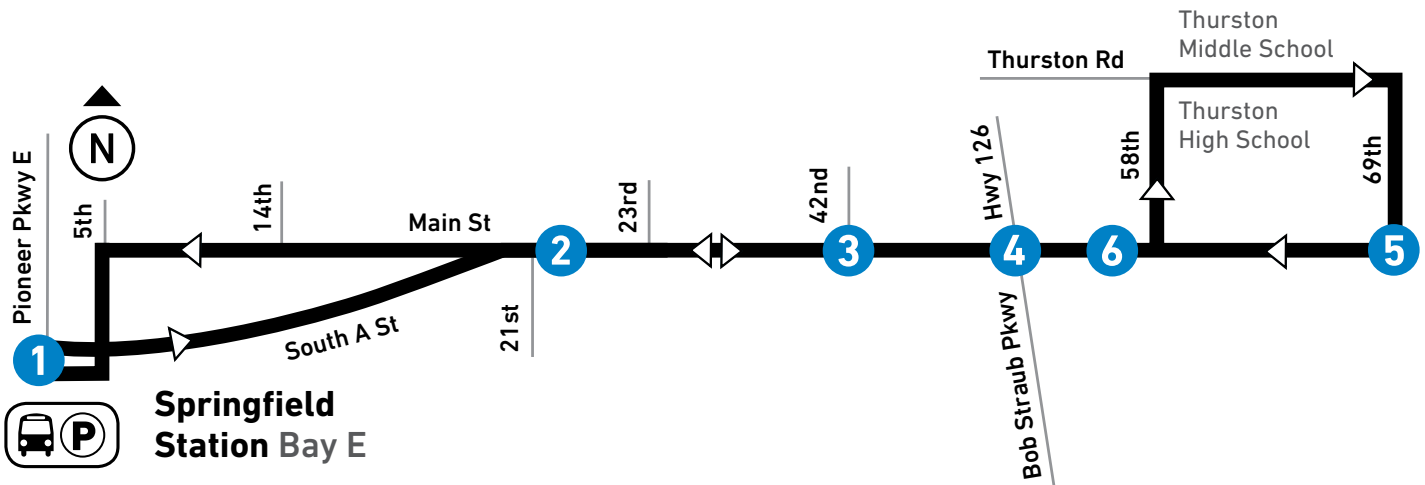

11

THURSTON

MONDAY – FRIDAY, AM
LUNES A VIERNES, AM

From: Springfield Station To: Thurston Area via Main						From: Thurston Area To: Springfield Station via Main				
LEAVE Springfield Station Bay E 1	Main at 21st 2	Main at 42nd 3	Thurston Station Bay B 4	69th at Main 5	ARRIVE Main at 58th 6	LEAVE Main at 58th 6	Main at 42nd 3	Main at 23rd 2	ARRIVE Springfield Station	
MONDAY-FRIDAY / LUNES A VIERNES										
AM	5:25	5:27	5:31	5:35	5:42	5:46	5:46	5:51	5:57	6:05
	5:55	5:58	6:02	6:06	6:13	6:18	6:18	6:23	6:29	6:37
	6:20	6:23	6:27	6:31	6:38	6:43	6:43	6:48	6:54	7:02
	6:35	6:38	6:43	6:49	6:56	7:03	7:03	7:09	7:15	7:23
	6:50	6:53	6:58	7:04	7:12	7:20	7:20	7:26	7:32	7:40
	7:00	7:04	7:10	7:16	7:25	7:34	7:34	7:40	7:46	7:55
	7:10	7:14	7:20	7:26	7:35	7:44	7:44	7:50	7:56	8:05
	7:20	7:23	7:29	7:35	7:46	7:54	7:54	8:00	8:06	8:15
	7:30	7:33	7:39	7:45	7:56	8:02	8:02	8:08	8:14	8:24
	7:40	7:43	7:49	7:54	8:03	8:09	8:09	8:15	8:20	8:29
	8:00	8:03	8:09	8:14	8:23	8:29	8:29	8:35	8:40	8:49
	8:20	8:23	8:29	8:34	8:42	8:47	8:47	8:53	8:59	9:08
	8:40	8:43	8:48	8:53	9:00	9:06	9:06	9:12	9:18	9:28
	9:00	9:03	9:08	9:13	9:20	9:26	9:26	9:32	9:38	9:48
	9:20	9:24	9:29	9:34	9:42	9:48	9:48	9:54	9:59	10:09
	9:40	9:44	9:49	9:54	10:02	10:08	10:08	10:15	10:22	10:32
	10:00	10:04	10:09	10:14	10:23	10:28	10:28	10:34	10:41	10:51
	10:20	10:23	10:29	10:34	10:43	10:49	10:49	10:56	11:03	11:13
	10:40	10:43	10:48	10:53	11:02	11:08	11:08	11:15	11:22	11:32
	11:00	11:03	11:09	11:15	11:24	11:30	11:30	11:37	11:44	11:54
	11:20	11:23	11:28	11:33	11:42	11:48	11:48	11:55	12:02	12:12
	11:40	11:44	11:50	11:56	12:05	12:10	12:10	12:17	12:24	12:34