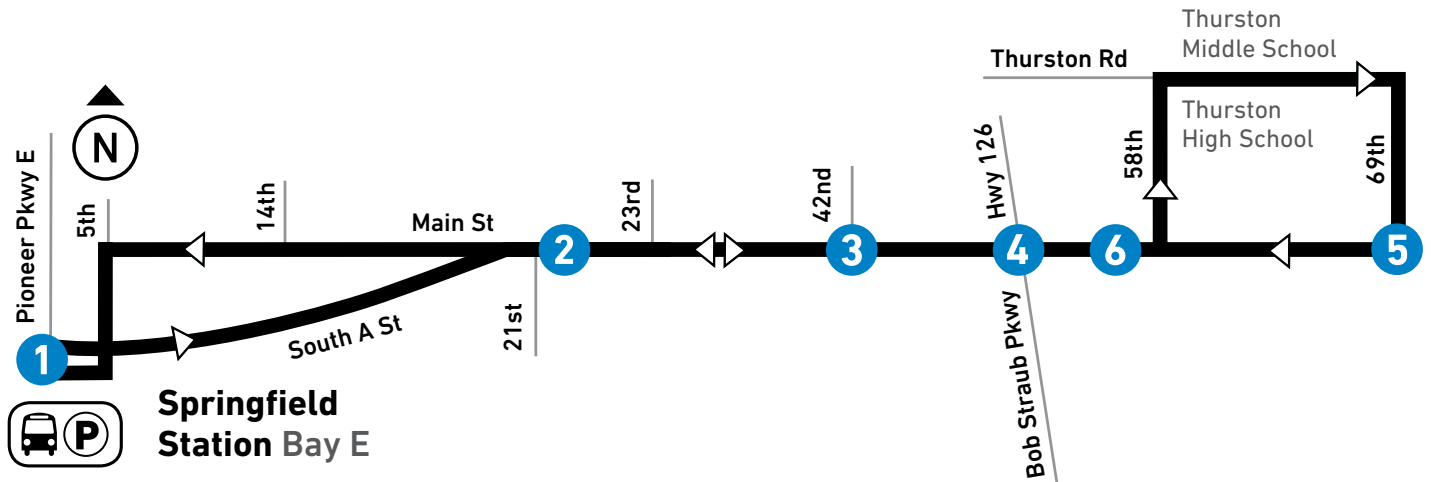

- **11 Thurston**
- LTD Station
  Estación de LTD
- LTD Park & Ride