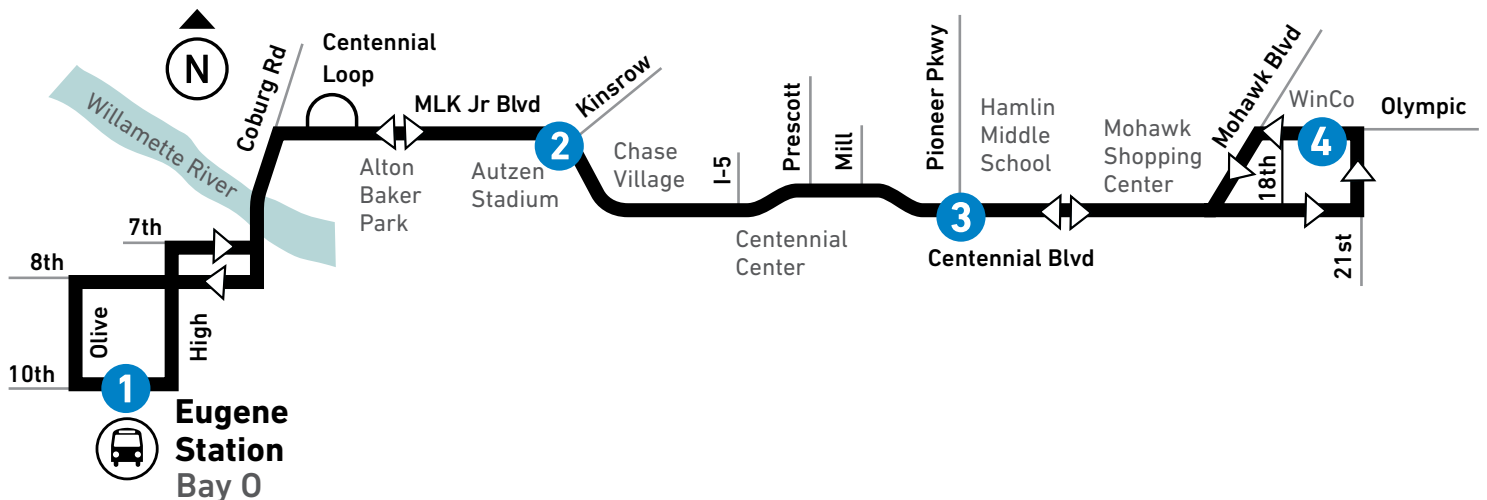

* Trip ends at Olympic and 21st St. (Winco) | El viaje termina en Olympic y 21st St.

13 Centennial

LTD Station
Estación de LTD