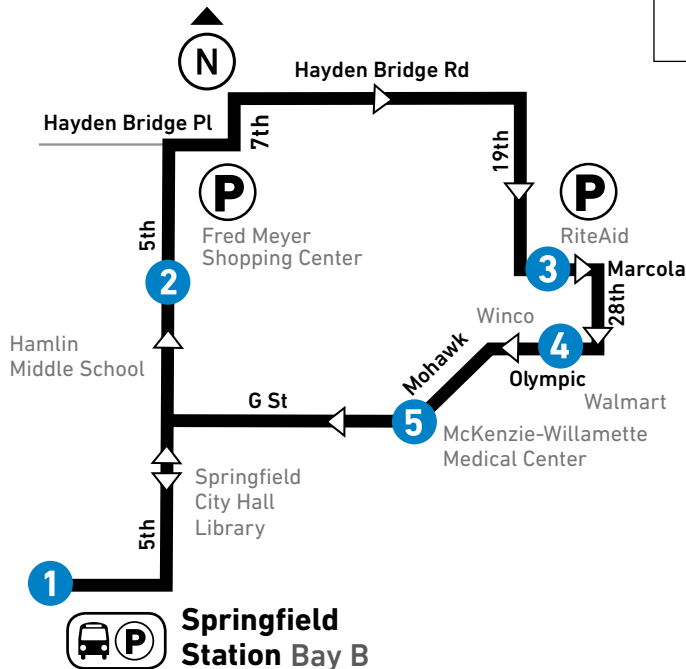

## 5TH/HAYDEN BRIDGE

MONDAY – SUNDAY  
LUNES A DOMINGO

From: <b>Springfield Station</b> To: <b>Marcola at 19th</b>				From: <b>Marcola at 19th</b> To: <b>Springfield Station</b>			
LEAVE Springfield Station Bay B	5th at Q (Fred Meyer)	ARRIVE Marcola at 19th (Mohawk Marketplace)	LEAVE Marcola at 19th (Mohawk Marketplace)	Olympic at 28th (Walmart)	Mohawk at "G" (McKenzie- Willamette Hospital)	ARRIVE Springfield Station	
1	2	3	3	4	5		
<b>MONDAY-FRIDAY / LUNES A VIERNES</b>							
AM	5:52	5:57	6:02	6:02	6:06	6:09	6:17
	6:55	7:01	7:06	7:06	7:10	7:14	7:24
	7:21	7:27	7:33	7:33	7:37	7:41	7:52
	7:56	8:02	8:08	8:08	8:12	8:16	8:27
	8:31	8:37	8:43	8:43	8:48	8:52	9:03
	9:07	9:13	9:19	9:19	9:24	9:28	9:39
	9:43	9:49	9:55	9:55	10:00	10:04	10:15
	10:19	10:25	10:31	10:31	10:36	10:40	10:51
	10:55	11:01	11:07	11:07	11:12	11:16	11:27
	11:31	11:37	11:43	11:43	11:48	11:52	12:04
PM	12:08	12:14	12:20	12:20	12:25	12:29	12:41
	12:45	12:51	12:57	12:57	1:02	1:06	1:19
	1:23	1:29	1:35	1:35	1:40	1:44	1:57
	2:01	2:07	2:13	2:13	2:18	2:22	2:35
	2:39	2:45	2:52	2:52	2:58	3:02	3:14
	3:18	3:24	3:31	3:31	3:37	3:41	3:54
	3:58	4:05	4:12	4:12	4:18	4:22	4:34
	4:38	4:44	4:51	4:51	4:57	5:01	5:14
	5:18	5:24	5:30	5:30	5:35	5:39	5:52
	6:28	6:34	6:40	6:40	6:45	6:49	7:02
	7:36	7:42	7:47	7:47	7:51	7:55	8:06
	8:39	8:45	8:50	8:50	8:54	8:57	9:08
	9:40	9:46	9:51	9:51	9:55	9:58	10:09

### 17 5th/Hayden Bridge

-  LTD Station  
Estación de LTD
-  LTD Park & Ride