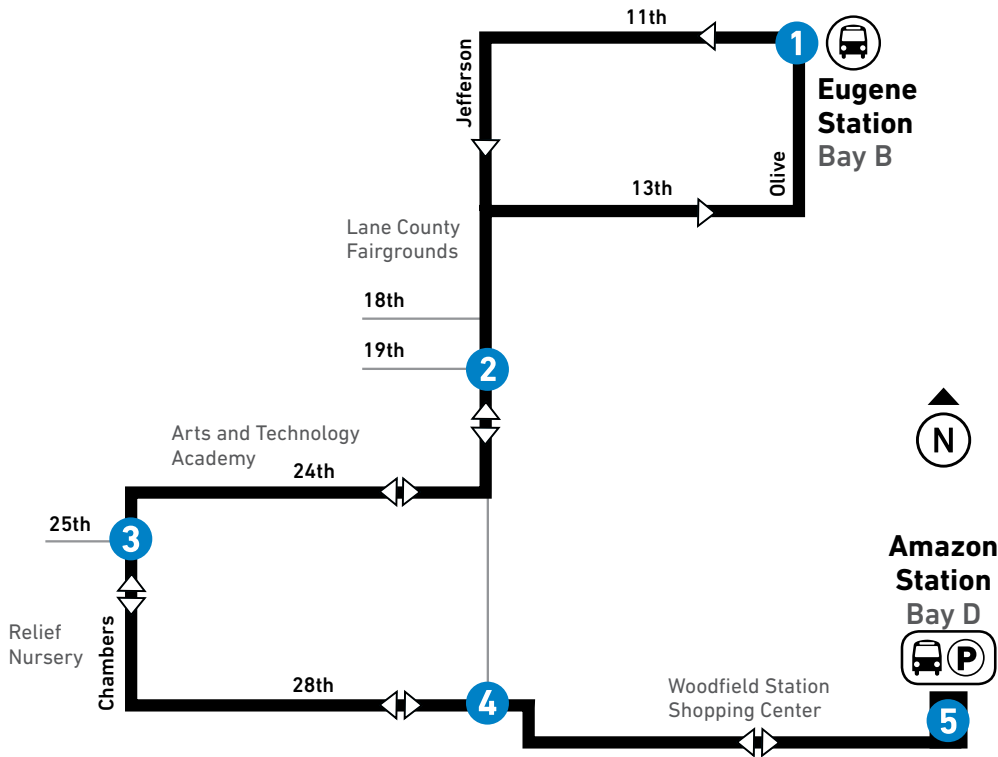

33

JEFFERSON

MONDAY – FRIDAY
LUNES A VIERNES

SNOW & ICE DETOURS

This route may be affected by winter weather conditions.

DESvíOS POR NIEVE & HIELO

Esta ruta puede ser afectada por las condiciones climáticas de invierno.

From: Eugene Station To: Amazon Station					From: Amazon Station To: Eugene Station					
LEAVE Eugene Station Bay B	Jefferson at 19th	Chambers at 25th	28th at Jefferson	ARRIVE Amazon Station Bay D	LEAVE Amazon Station Bay D	28th at Jefferson	Chambers at 25th	Jefferson at 19th	ARRIVE Eugene Station	
1	2	3	4	5	5	4	3	2		
MONDAY-FRIDAY / LUNES A VIERNES										
AM	7:15	7:19	7:25	7:28	7:32	7:34	7:38	7:41	7:46	7:55
PM	12:45	12:49	12:55	12:58	1:02	1:04	1:08	1:11	1:16	1:25
	4:30	4:36	4:42	4:45	4:49	4:51	4:55	4:58	5:03	5:15
	5:30	5:36	5:42	5:45	5:50	5:53	5:57	6:00	6:05	6:15
SATURDAY-SUNDAY: NO SERVICE / SÁBADO-DOMINGO: NO HAY SERVICIO										

33 Jefferson

- LTD Station
Estación de LTD
- LTD Park & Ride