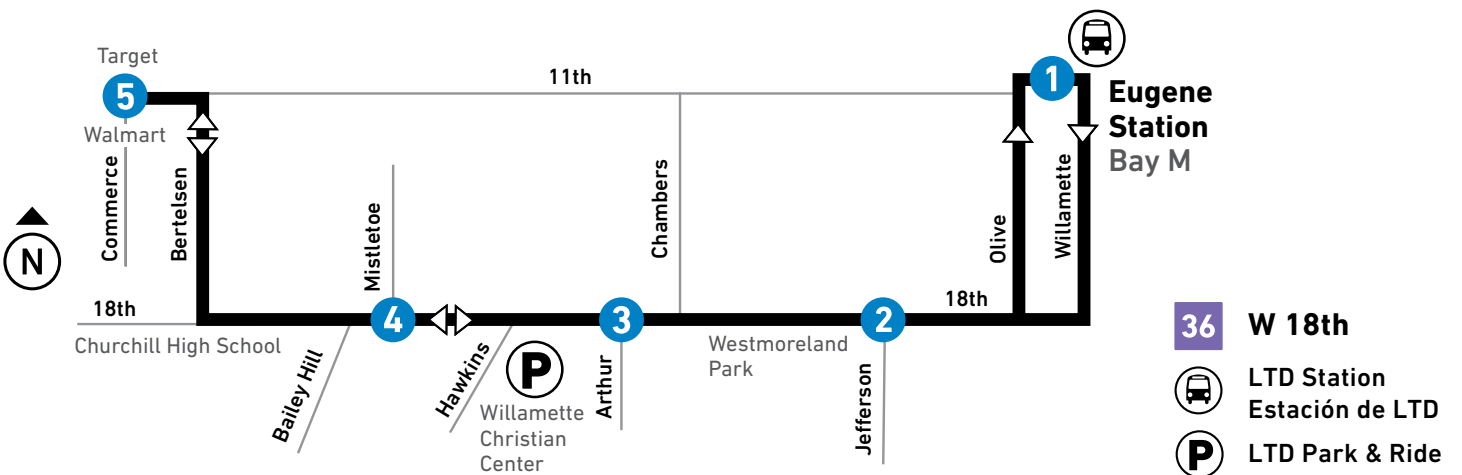

* Continues as Route 41 | Continúa como Ruta 41
+ Trip begins at Churchill High School two minutes before the 18th at Mistletoe departure and its drop off only from 18th at Mistletoe to Eugene Station. | Comienza en el 18 en Bailey Hill Road dos minutos antes de dejar el 18 en Mistletoe. Dejar solo.

36 W 18th

LTD Station Estación de LTD

LTD Park & Ride