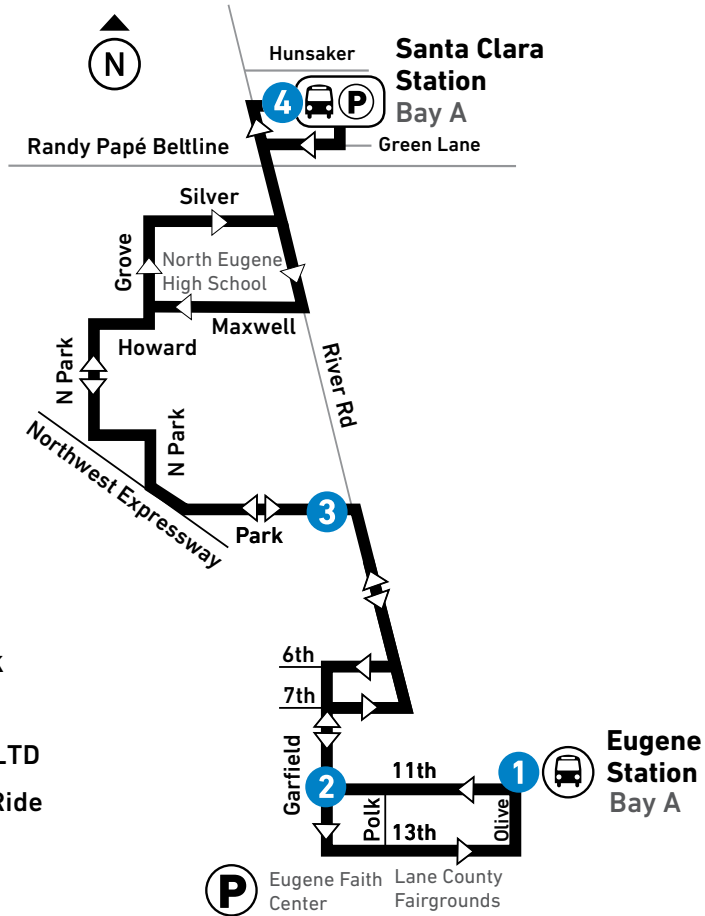

# 55 NORTH PARK

MONDAY – FRIDAY  
LUNES A VIERNES

### SNOW & ICE DETOURS

This route may be affected by winter weather conditions.

### DESvíOS POR NIEVE & HIELO

Esta ruta puede ser afectada por las condiciones climáticas de invierno.

From: <b>Eugene Station</b> To: Park at River Road				From: <b>River Road at Park</b> To: Eugene Station				
LEAVE Eugene Station Bay A <b>1</b>	Garfield at W 10th <b>2</b>	Park at River Road <b>3</b>	ARRIVE Santa Clara Station Bay A <b>4</b>	LEAVE Santa Clara Station Bay A <b>4</b>	River Road at Park <b>3</b>	Garfield at W 10th <b>2</b>	ARRIVE Eugene Station <b>1</b>	
<b>MONDAY-FRIDAY / LUNES A VIERNES</b>								
AM	7:15	7:20	7:28	7:46	7:46	8:03	8:11	8:25
PM	3:20	3:26	3:36	3:57	3:57	4:16	4:24	4:35
<b>SATURDAY-SUNDAY: NO SERVICE / SÁBADO-DOMINGO: NO HAY SERVICIO</b>								

## 55 North Park

- LTD Station  
Estación de LTD
- LTD Park & Ride