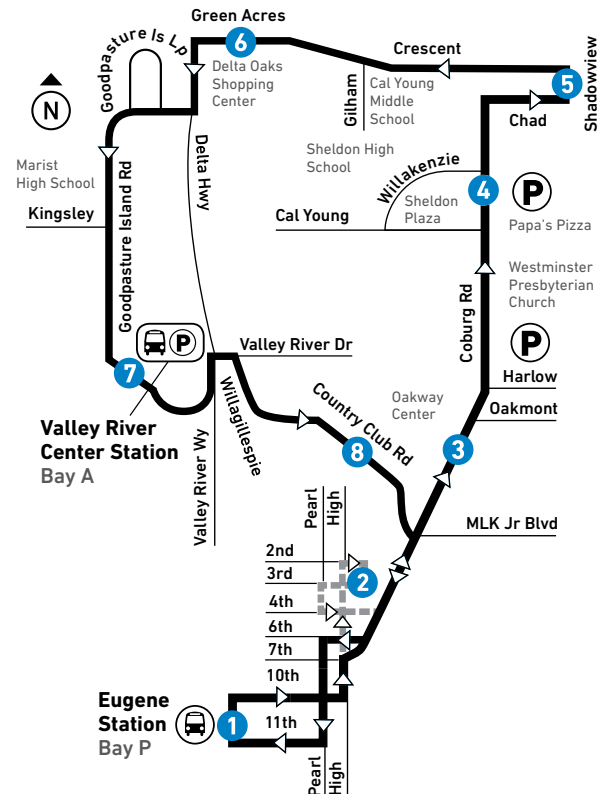

* Begins five minutes earlier on Goodpasture Island Rd., west of Goodpasture Island Lp. | Empieza cinco minutos temprano en la calle Goodpasture Island Rd., al oeste de Goodpasture Island Lp.

Upon request, riders may be dropped off along Goodpasture Island Rd. Trip ends at Goodpasture Island Rd. and Valley River Dr. | A pedido, los pasajeros pueden dejarse a lo largo de Goodpasture Island Rd. El viaje termina en Goodpasture Island Rd. y Valley River Dr.

67 Coburg Road/VRC

LTD Station
Estación de LTD

LTD Park & Ride

Limited-Trip Routing
Viajes limitados

67

COBURG ROAD/VRC

SATURDAY – SUNDAY
SÁBADO A DOMINGO

SNOW & ICE DETOURS
This route may be affected by winter weather conditions.