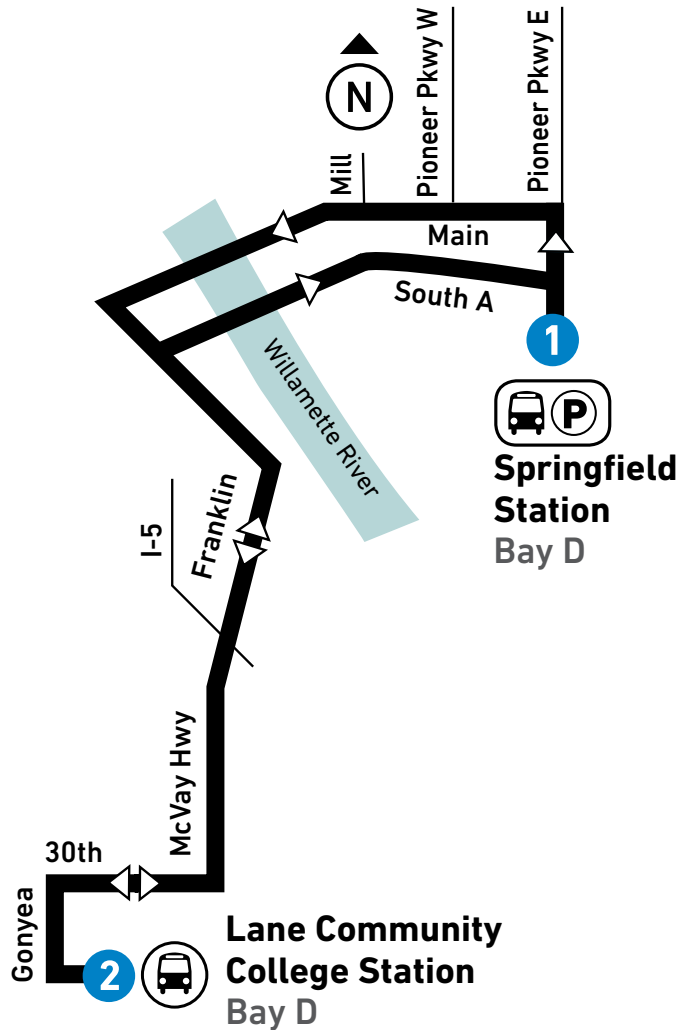

85

LCC/SPRINGFIELD

MONDAY – FRIDAY
LUNES A VIERNES

SNOW & ICE DETOURS

This route may be affected by winter weather conditions.

DESVÍOS POR NIEVE & HIELO

Esta ruta puede ser afectada por las condiciones climáticas de invierno.

From: Springfield Station		From: LCC Station	
To: LCC Station		To: Springfield Station	
LEAVE Springfield Station Bay D 1	ARRIVE LCC Station Bay D 2	LEAVE LCC Station Bay D 2	ARRIVE Springfield Station 1
MONDAY-FRIDAY / LUNES A VIERNES			
AM	7:40	7:53	7:53 8:04
	8:40	8:53	8:58 9:09
	9:40	9:53	9:58 10:09
	10:40	10:53	10:58 11:09
	11:40	11:53	11:58 12:09
PM	12:40	12:53	12:58 1:10
	1:40	1:53	1:58 2:10
	2:40	2:53	2:58 3:10
	3:40	3:53	3:58 4:10
	4:40	4:53	4:58 5:10
SATURDAY-SUNDAY: NO SERVICE / SÁBADO-DOMINGO: NO HAY SERVICIO			

85 LCC/Springfield

LTD Station
Estación de LTD

LTD Park & Ride