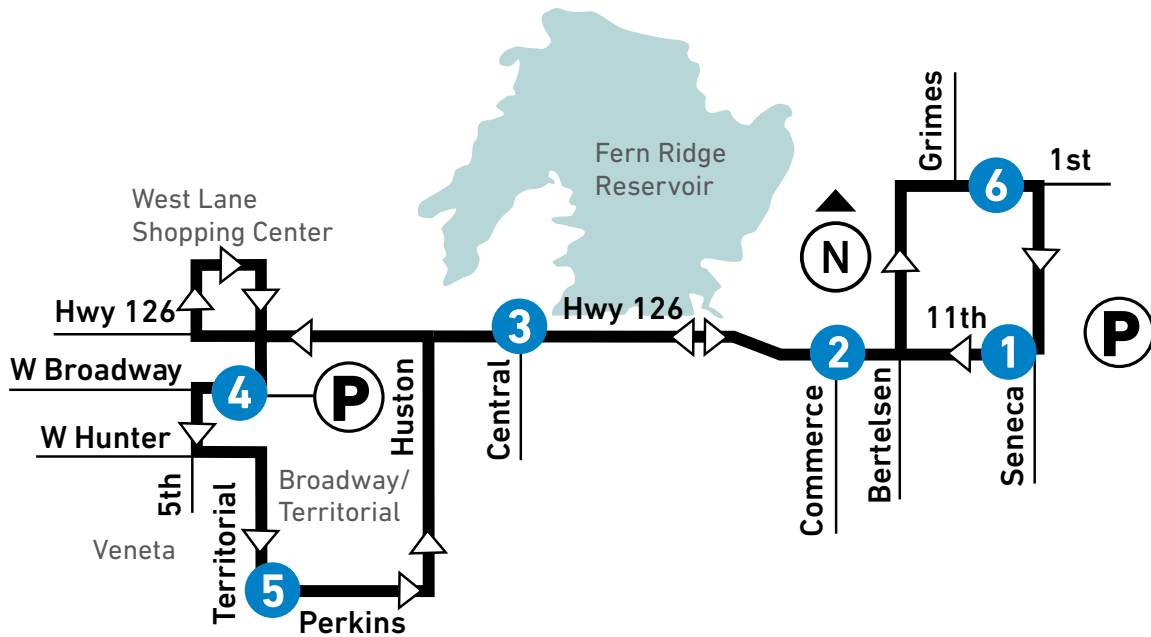

93 VENETA

MONDAY – SUNDAY
LUNES A DOMINGO

From: Seneca Park & Ride To: Veneta					From: Veneta To: Seneca Park & Ride					
LEAVE	11th at Commerce (Target)	Hwy 126 at Central	ARRIVE Veneta Park & Ride	LEAVE Veneta Park & Ride	Territorial at Perkins	Hwy 126 at Central	11th at Commerce (Walmart)	1st at Grimes	ARRIVE Seneca Park & Ride	
1	2	3	4	4	5	3	2	6	1	
MONDAY-FRIDAY / LUNES A VIERNES										
AM	6:46	6:52	7:00	7:09	7:09	7:14	7:21	7:33	7:39	7:45
PM	12:05	12:11	12:20	12:29	12:29	12:34	12:41	12:53	12:59	1:05
	5:30	5:36	5:45	5:54	5:54	6:00	6:07	6:19	6:24	6:30
SATURDAY / SÁBADO										
AM	8:16	8:22	8:31	8:37	8:37	8:42	8:49	9:01	9:05	9:10
	9:15	9:20	9:29	9:35	9:36	9:41	9:47	9:59	10:03	10:08
PM	5:32	5:38	5:47	5:53	5:54	5:59	6:05	6:16	6:20	6:24
SUNDAY / DOMINGO										
AM	9:16	9:20	9:29	9:36	9:36	9:42	9:49	10:01	10:06	10:09
PM	6:17	6:21	6:30	6:37	6:37	6:43	6:50	7:01	7:06	7:09

93 Veneta

-  LTD Station
Estación de LTD
-  LTD Park & Ride