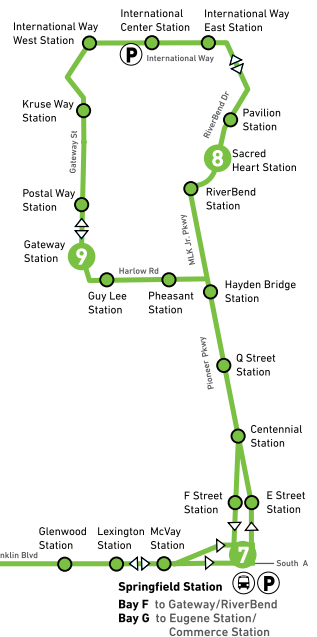

- LTD Station
  Estación de LTD
- LTD Park & Ride
- Bus Direction
  Dirección del Autobús
- EmX Station (Major Stop)
  Estación EmX (Parada Principal)
- EmX Station
  Estación EmX