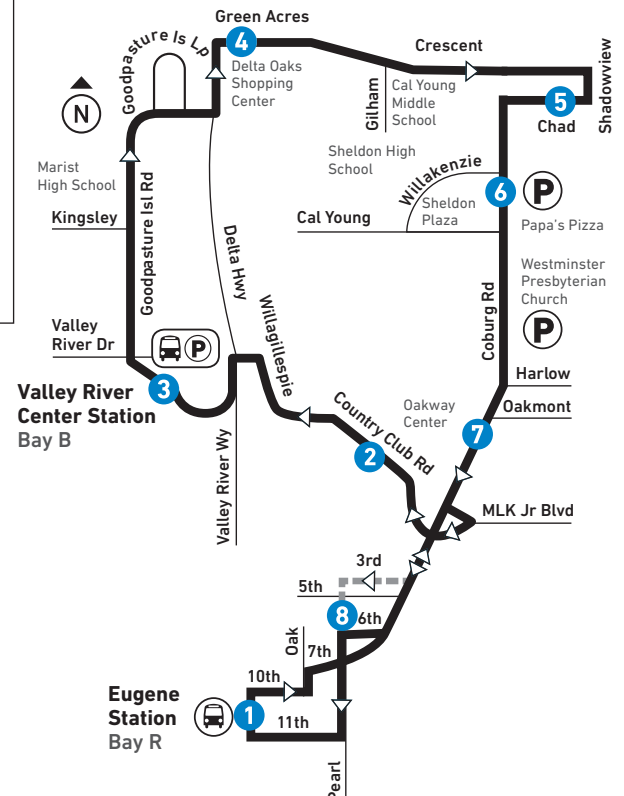

\* Trip begins at Valley River Dr. at Goodpasture Island Rd. five minutes before arriving at Delta Oaks Shopping Center. | Empieza en la esquina de Valley River Dr. y Goodpasture Island Rd. cinco minutos antes de llegar a Delta Oaks Shopping Center.

\* Begins at Valley River Dr. at Goodpasture Island Rd. five minutes before arriving at Delta Oaks Shopping Center. | Empieza en la esquina de Valley River Dr. y Goodpasture Island Rd. cinco minutos antes de llegar a Delta Oaks Shopping Center.

## 66 VRC/Coburg Road

LTD Station  
Estación de LTD

LTD Park & Ride

--- Limited-Trip Routing  
Viajes limitados