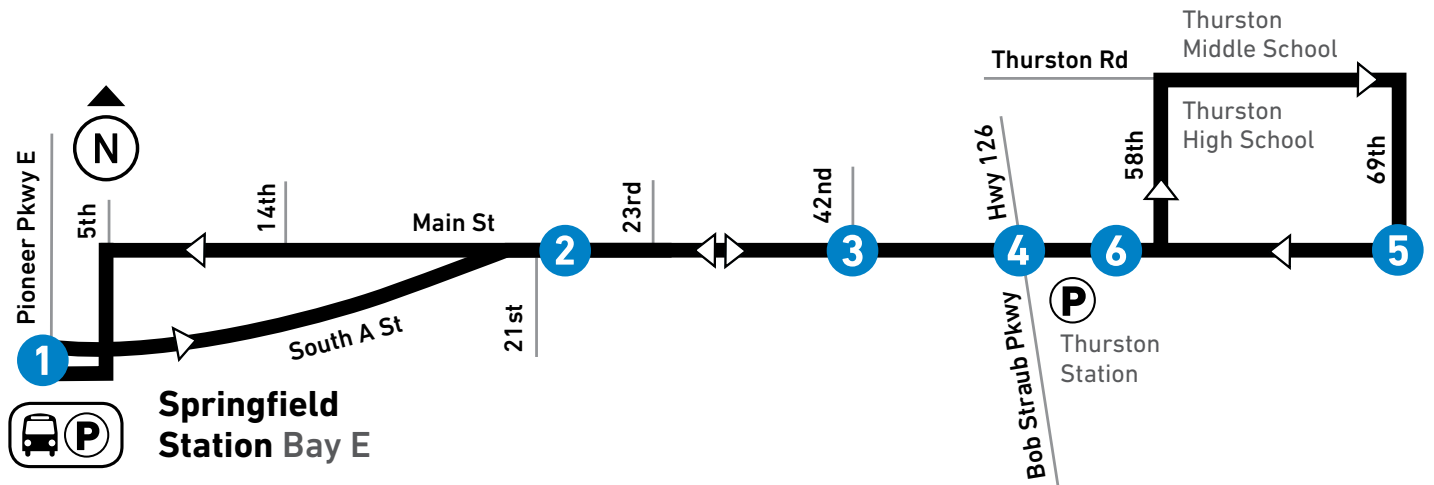

# THURSTON

MONDAY – FRIDAY, AM  
LUNES A VIERNES, AM

From: Springfield Station To: Thurston Area via Main						From: Thurston Area To: Springfield Station via Main				
LEAVE Springfield Station Bay E <b>1</b>	Main at 21st <b>2</b>	Main at 42nd <b>3</b>	Thurston Station Bay B <b>4</b>	69th at Main <b>5</b>	ARRIVE Main at 58th <b>6</b>	LEAVE Main at 58th <b>6</b>	Main at 42nd <b>3</b>	Main at 23rd <b>2</b>	ARRIVE Springfield Station	
<b>MONDAY-FRIDAY / LUNES A VIERNES</b>										
AM	5:25	5:27	5:31	5:35	5:42	5:46	5:46	5:51	5:57	6:05
	5:55	5:58	6:02	6:06	6:13	6:18	6:18	6:23	6:29	6:37
	6:20	6:23	6:27	6:31	6:38	6:43	6:43	6:48	6:54	7:02
	6:35	6:38	6:43	6:49	6:56	7:03	7:03	7:09	7:15	7:23
	6:50	6:53	6:58	7:04	7:12	7:20	7:20	7:26	7:32	7:40
	7:00	7:04	7:10	7:16	7:25	7:34	7:34	7:40	7:46	7:55
	7:10	7:14	7:20	7:26	7:35	7:44	7:44	7:50	7:56	8:05
	7:20	7:23	7:29	7:35	7:47	7:55	7:55	8:01	8:07	8:16
	7:30	7:33	7:39	7:45	7:57	8:05	8:05	8:11	8:17	8:26
	7:40	7:43	7:49	7:54	8:03	8:09	8:09	8:15	8:20	8:29
	8:00	8:03	8:09	8:14	8:23	8:29	8:29	8:35	8:40	8:49
	8:20	8:23	8:29	8:34	8:42	8:47	8:47	8:53	8:59	9:08
	8:40	8:43	8:48	8:53	9:00	9:06	9:06	9:12	9:18	9:28
	9:00	9:03	9:08	9:13	9:20	9:26	9:26	9:32	9:38	9:48
	9:20	9:24	9:29	9:34	9:42	9:48	9:48	9:54	9:59	10:09
	9:40	9:44	9:49	9:54	10:02	10:08	10:08	10:15	10:22	10:32
	10:00	10:04	10:09	10:14	10:23	10:28	10:28	10:34	10:41	10:51
	10:20	10:23	10:29	10:34	10:43	10:49	10:49	10:56	11:03	11:13
	10:40	10:43	10:48	10:53	11:02	11:08	11:08	11:15	11:22	11:32
	11:00	11:03	11:09	11:15	11:24	11:30	11:30	11:37	11:44	11:54
	11:20	11:23	11:28	11:33	11:42	11:48	11:48	11:55	<b>12:02</b>	<b>12:12</b>
	11:40	11:44	11:50	11:56	<b>12:05</b>	<b>12:10</b>	<b>12:10</b>	<b>12:17</b>	<b>12:24</b>	<b>12:34</b>

- 11 Thurston**
- LTD Station  
Estación de LTD
- LTD Park & Ride