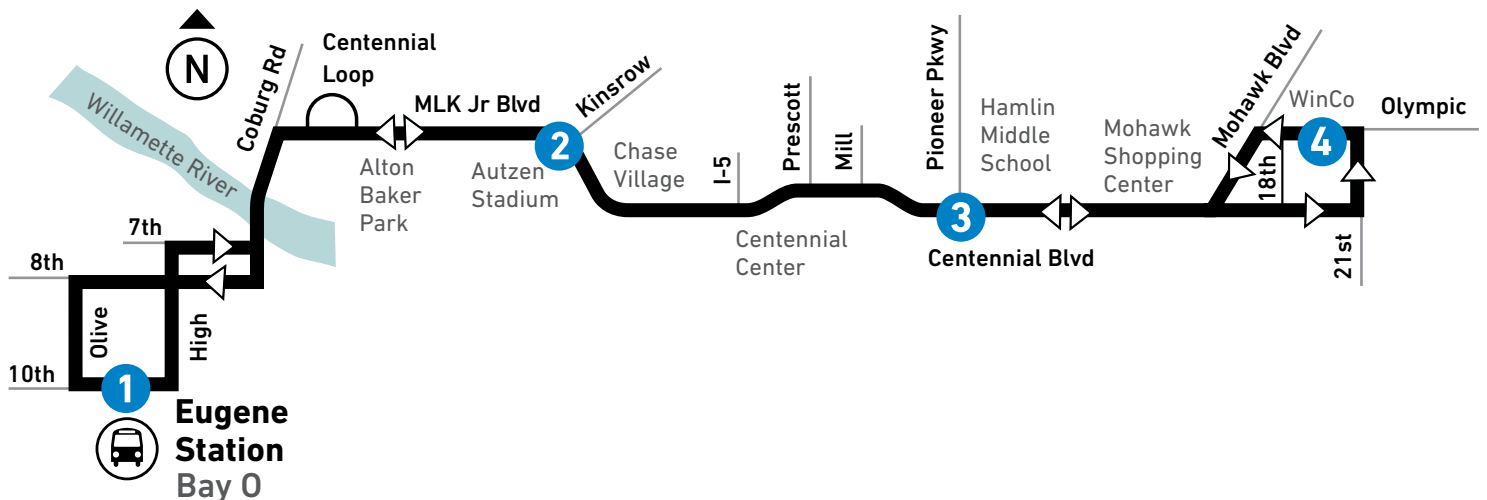

* Trip ends at Olympic and 21st St. (Winco) | El viaje termina en Olympic y 21st St.

13 Centennial

 LTD Station
Estación de LTD

MARKET DETOUR

On Saturdays, April – mid-November, this route is on detour from 7 a.m. – 6 p.m. due to the outdoor markets. Oak St. and 8th Ave. will not be served.

* Trip ends at Olympic and 21st St. (Winco) | El viaje termina en Olympic y 21st St.