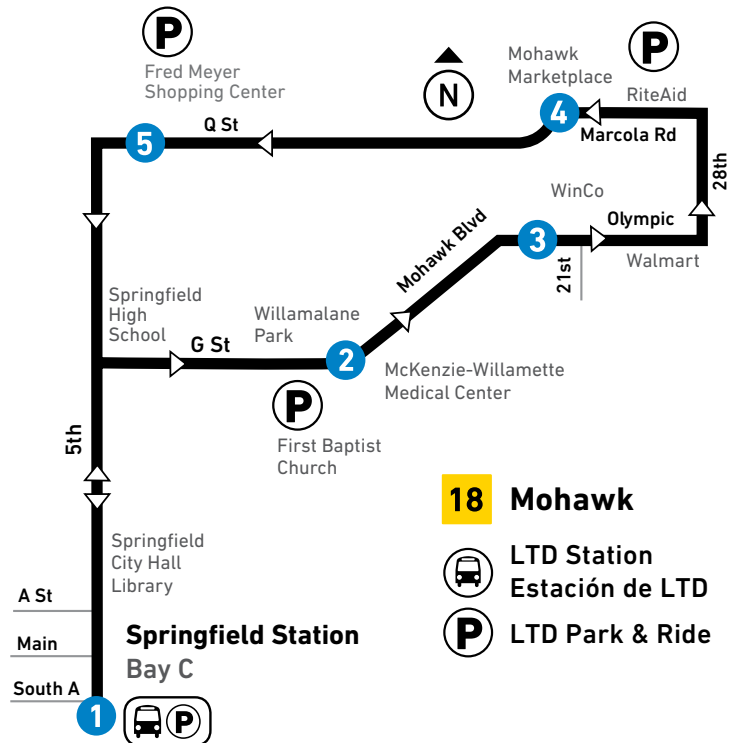

From: Springfield Station To: Mohawk Marketplace				From: Mohawk Marketplace To: Springfield Station			
LEAVE Springfield Station Bay C <b>1</b>	Mohawk at "G" (McKenzie- Willamette Hospital) <b>2</b>	Olympic at 21st (WinCo) <b>3</b>	ARRIVE Marcola at 19th (Mohawk Marketplace) <b>4</b>	LEAVE Marcola at 19th (Mohawk Marketplace) <b>4</b>	"Q" at 5th <b>5</b>	ARRIVE Springfield Station	
<b>SUNDAY / DOMINGO</b>							
AM	7:41	7:47	7:49	7:54	7:54	7:56	8:02
	8:41	8:47	8:50	8:55	8:55	8:57	9:03
	9:41	9:47	9:50	9:55	9:55	9:57	10:03
	10:41	10:47	10:50	10:55	10:55	10:57	11:03
	11:41	11:47	11:51	11:56	11:56	11:58	12:06
PM	12:41	12:47	12:51	12:56	12:56	12:58	1:06
	1:41	1:47	1:51	1:56	1:56	1:58	2:06
	2:41	2:47	2:51	2:56	2:56	2:58	3:06
	3:41	3:47	3:51	3:56	3:56	3:58	4:06
	4:41	4:47	4:51	4:56	4:56	4:58	5:06
	5:43	5:49	5:52	5:57	5:57	5:59	6:05
	6:43	6:49	6:51	6:56	6:56	6:58	7:04

**18 Mohawk**

LTD Station  
Estación de LTD

LTD Park & Ride