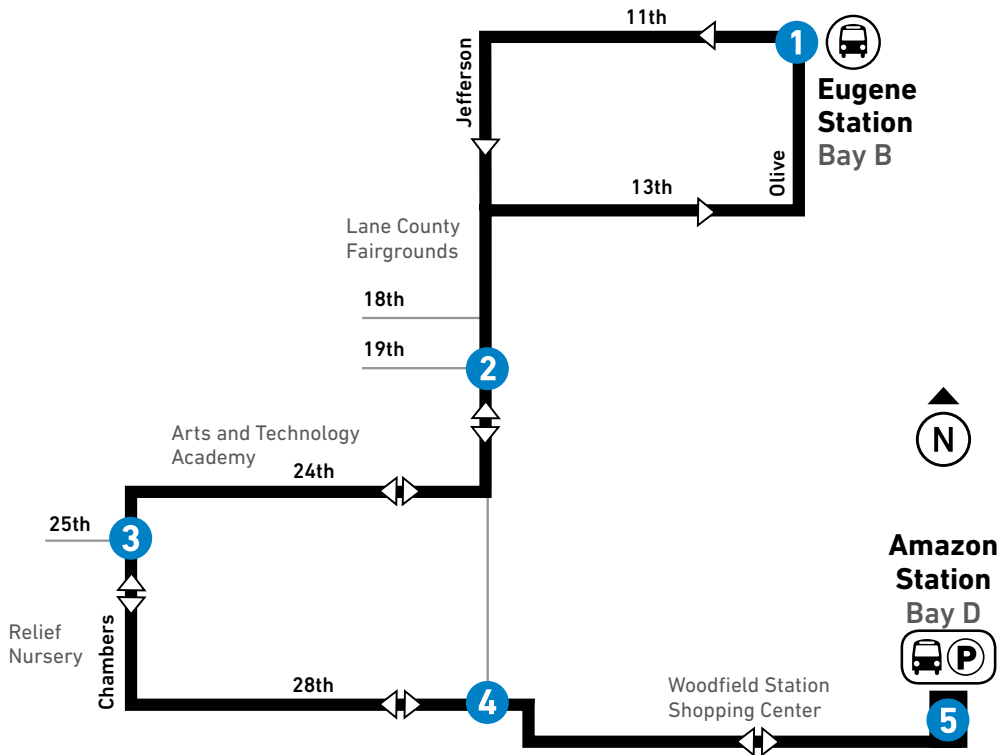

SNOW & ICE DETOURS

This route may be affected by winter weather conditions.

DESvíOS POR NIEVE & HIELO

Esta ruta puede ser afectada por las condiciones climáticas de invierno.

From: Eugene Station To: Amazon Station					From: Amazon Station To: Eugene Station					
LEAVE Eugene Station Bay B	Jefferson at 19th	Chambers at 25th	28th at Jefferson	ARRIVE Amazon Station Bay D	LEAVE Amazon Station Bay D	28th at Jefferson	Chambers at 25th	Jefferson at 19th	ARRIVE Eugene Station	
1	2	3	4	5	5	4	3	2		
MONDAY-FRIDAY / LUNES A VIERNES										
AM	7:15	7:19	7:25	7:28	7:32	7:34	7:38	7:41	7:46	7:55
PM	12:30	12:36	12:42	12:45	12:49	12:51	12:55	12:58	1:03	1:15
	4:30	4:36	4:42	4:45	4:49	4:51	4:55	4:58	5:03	5:15
	5:30	5:36	5:42	5:45	5:50	5:53	5:57	6:00	6:05	6:15
SATURDAY-SUNDAY: NO SERVICE / SÁBADO-DOMINGO: NO HAY SERVICIO										

33 Jefferson

-  LTD Station
Estación de LTD
-  LTD Park & Ride

SOCIAL MEDIA

Follow LTD on social media for winter weather tips and service alerts.

SUBSCRIBE TO TEXT ALERTS

Stay in-the-know on-the-go about detours and delays. Subscribe online at LTD.org/Text