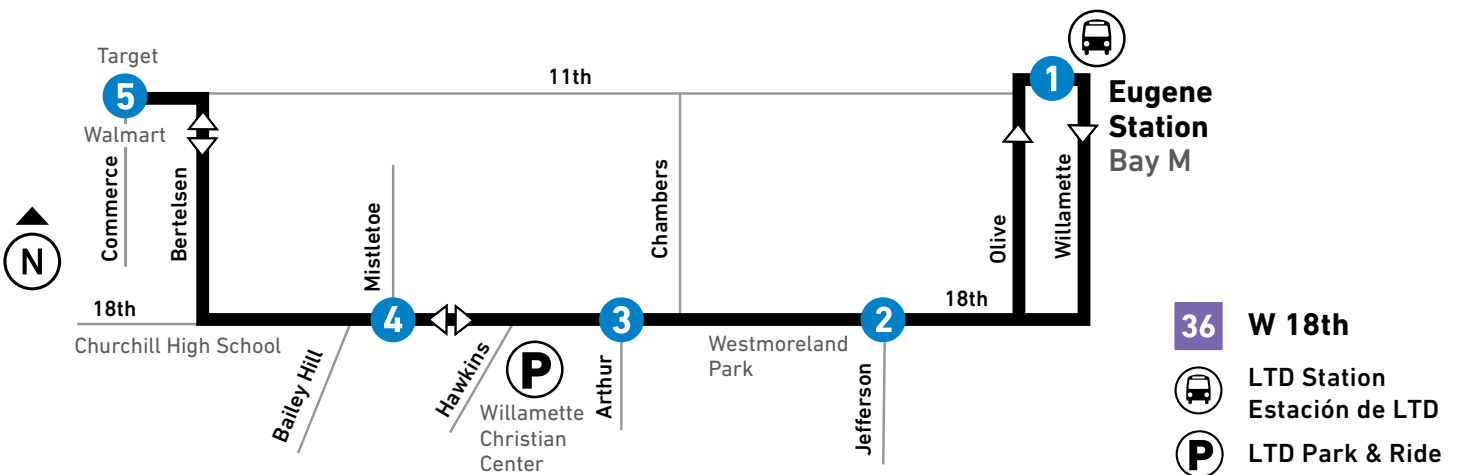

* Continues as Route 41 | Continua como Ruta 41
+ Trip begins at Churchill High School two minutes before the 18th at Mistletoe departure and its drop off only from 18th at Mistletoe to Eugene Station. | Comienza en el 18 en Bailey Hill Road dos minutos antes de dejar el 18 en Mistletoe. Dejar solo.

SNOW & ICE DETOURS
This route may be affected by winter weather conditions.

DESVIOS POR NIEVE & HIELO
Esta ruta puede ser afectada por las condiciones climáticas de invierno.

4J SCHOOL BREAKS
Times shown in **BLUE** do not run during 4J school breaks:
2025: Jan. 20, Mar. 24 – 28, June 16 – Sept. 2

DÍAS DE DESCANSO ESCOLAR DE 4J
Los horarios en **AZUL** no están en servicio durante vacaciones 4J:
2025: 20 de enero, 24 – 28 de marzo, 16 de junio – 2 de septiembre