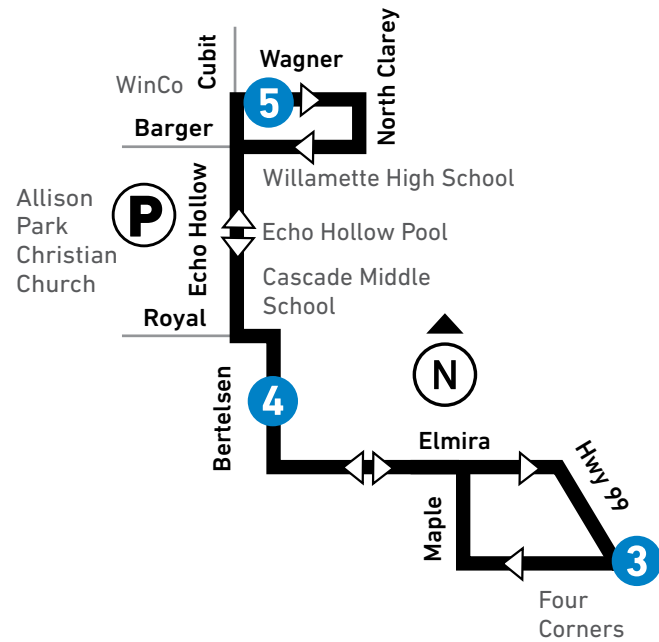

40 Echo Hollow

- LTD Station Estación de LTD
- LTD Park & Ride