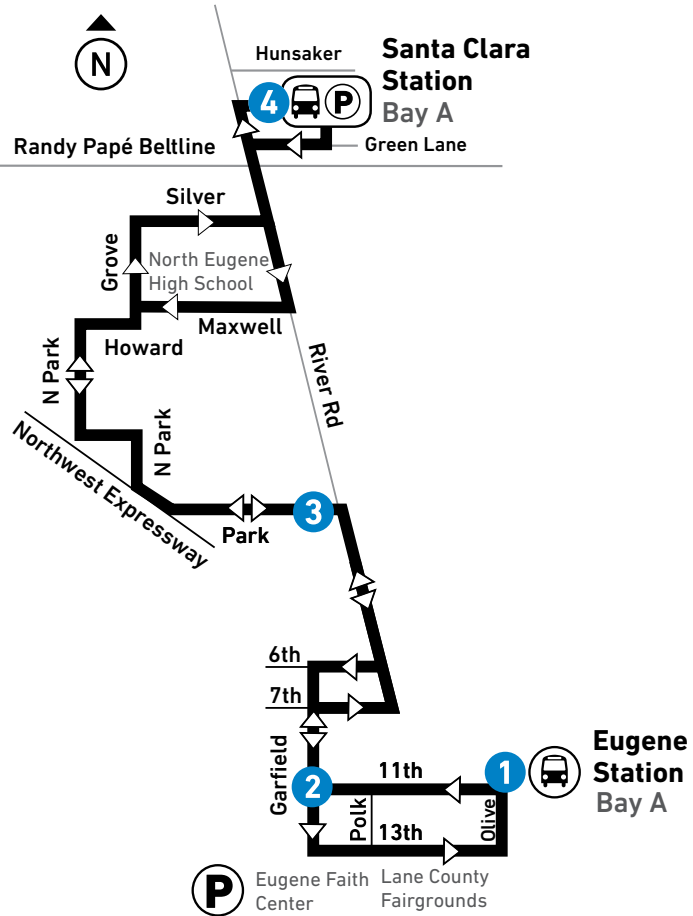

55 NORTH PARK

MONDAY – FRIDAY
LUNES A VIERNES

SNOW & ICE DETOURS

This route may be affected by winter weather conditions.

DESVIOS POR NIEVE & HIELO

Esta ruta puede ser afectada por las condiciones climáticas de invierno.

From: Eugene Station To: Park at River Road				From: River Road at Park To: Eugene Station			
LEAVE Eugene Station Bay A 1	Garfield at W 10th 2	Park at River Road 3	ARRIVE Santa Clara Station Bay A 4	LEAVE Santa Clara Station Bay A 4	River Road at Park 3	Garfield at W 10th 2	ARRIVE Eugene Station 1
MONDAY-FRIDAY / LUNES A VIERNES							
AM	7:15	7:20	7:28	7:46	8:03	8:11	8:25
PM	2:20	2:26	2:36	2:57	3:15	3:23	3:35
	3:20	3:26	3:36	3:57	4:15	4:23	4:35
SATURDAY-SUNDAY: NO SERVICE / SÁBADO-DOMINGO: NO HAY SERVICIO							

55 North Park

- LTD Station
Estación de LTD
- LTD Park & Ride