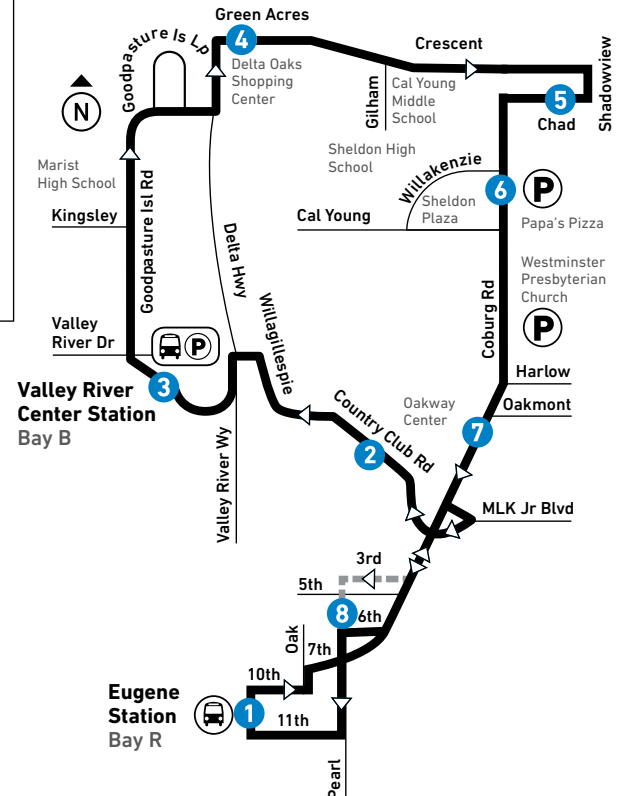

* Trip begins at Valley River Dr. at Goodpasture Island Rd. five minutes before arriving at Delta Oaks Shopping Center. | Empieza en la esquina de Valley River Dr. y Goodpasture Island Rd. cinco minutos antes de llegar a Delta Oaks Shopping Center.

66 VRC/Coburg Road

LTD Station
Estación de LTD

LTD Park & Ride

Limited-Trip Routing
Viajes limitados

66 VRC/COBURG ROAD

SATURDAY – SUNDAY
SÁBADO A DOMINGO

SNOW & ICE DETOURS

This route may be affected by winter weather conditions.

*Begins at Valley River Dr. at Goodpasture Island Rd. five minutes before arriving at Delta Oaks Shopping Center. | Empieza en la esquina de Valley River Dr. y Goodpasture Island Rd. cinco minutos antes de llegar a Delta Oaks Shopping Center.