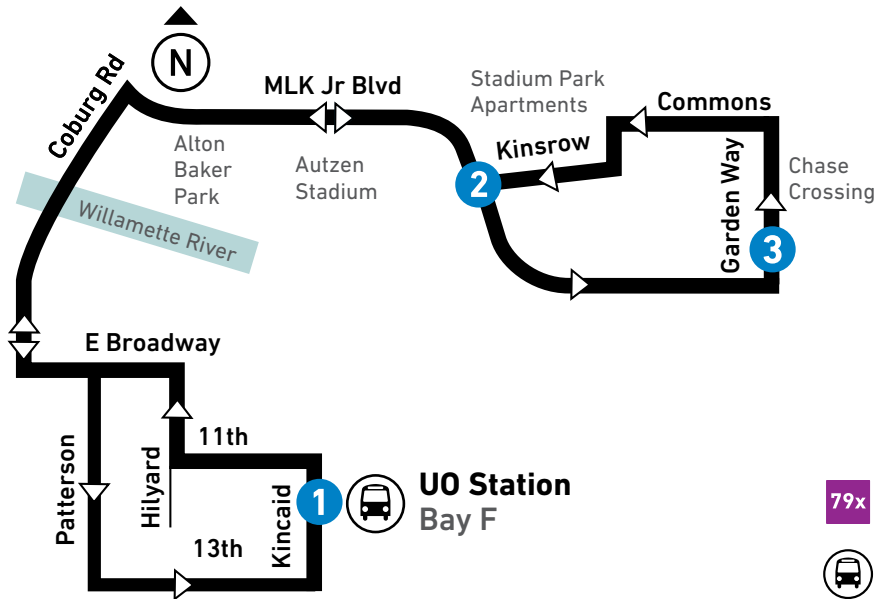

From: University of Oregon To: Kinsrow			From: Kinsrow To: University of Oregon		
LEAVE UO Station Bay F	MLK Jr Blvd at Kinsrow	ARRIVE Garden Way at Kinsrow	LEAVE Garden Way at Kinsrow	MLK Jr Blvd at Kinsrow	ARRIVE UO Station
1	2	3	3	2	
MONDAY-FRIDAY / LUNES A VIERNES					
AM	--	--	7:20	7:25	7:37
	--	--	7:52	7:57	8:09
	--	--	8:24	8:29	8:41
	--	--	8:56	9:01	9:13
	--	--	9:28	9:33	9:45
	--	--	10:00	10:05	10:17
	10:50	10:56	11:01	11:07	11:20
	11:15	11:21	11:26	11:32	11:45
	11:50	11:56	12:01	12:07	12:20
PM	12:10	12:16	12:21	12:27	12:40
	12:45	12:51	12:56	1:02	1:15
	1:20	1:26	1:31	1:37	1:50
	2:00	2:08	2:13	2:19	2:32
	2:35	2:43	2:47	2:52	3:05
	3:10	3:18	3:22	3:28	3:41
	3:45	3:53	3:58	4:04	4:17
	4:25	4:33	4:38	4:44	4:57
	5:01	5:09	5:14	5:21	5:34
	5:38	5:46	5:51	5:58	6:11
	6:15	6:22	6:27	6:32	6:45
SATURDAY-SUNDAY: NO SERVICE SÁBADO-DOMINGO: NO HAY SERVICIO					

UNIVERSITY OF OREGON BREAKS
Times shown in **BLUE** do not run during UO school breaks:
2025: Jan. 20, Mar. 24 – Mar. 28, June 14 – Sept. 14

EXPRESS SERVICE
Non-stop service between PK Park and UO Station

SERVICIO EXPRESO
Servicio sin escalas entre PK Park y estación de UO.

UO Students:

Get Your

FREE

**LTD Bus Pass
Today!**

Quick. Easy. Free!

79x UO/Kinsrow
 LTD Station
 Estación de LTD

Yes, you need a bus pass to ride the EmX!