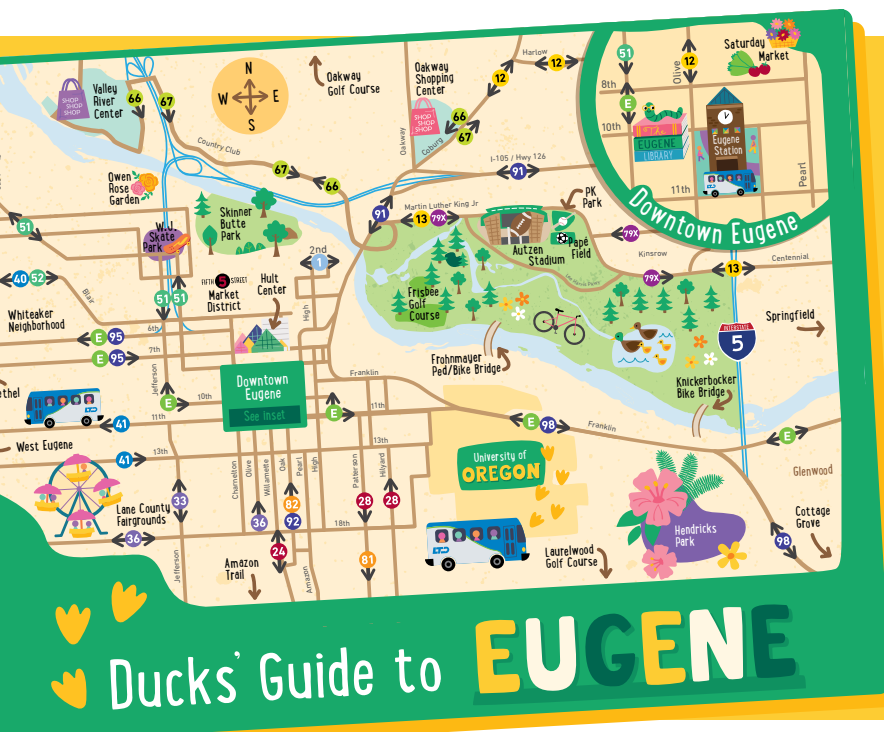

From: University of Oregon To: Kinsrow			From: Kinsrow To: University of Oregon		
LEAVE UO Station Bay F	MLK Jr Blvd at Kinsrow	ARRIVE Garden Way at Kinsrow	LEAVE Garden Way at Kinsrow	MLK Jr Blvd at Kinsrow	ARRIVE UO Station
1	2	3	3	2	
MONDAY-FRIDAY / LUNES A VIERNES					
AM	--	--	7:20	7:25	7:37
	--	--	7:52	7:57	8:09
	--	--	8:24	8:29	8:41
	--	--	8:56	9:01	9:13
	--	--	9:28	9:33	9:45
	--	--	10:00	10:05	10:17
	10:50	10:56	11:01	11:07	11:20
	11:15	11:21	11:26	11:32	11:45
	11:50	11:56	12:01	12:07	12:20
PM	12:10	12:16	12:21	12:27	12:40
	12:45	12:51	12:56	1:02	1:15
	1:20	1:26	1:31	1:37	1:50
	2:00	2:08	2:13	2:19	2:32
	2:35	2:43	2:47	2:52	3:05
	3:10	3:18	3:22	3:28	3:41
	3:45	3:53	3:58	4:04	4:17
	4:25	4:33	4:38	4:44	4:57
	5:01	5:09	5:14	5:21	5:34
	5:38	5:46	5:51	5:58	6:11
	6:15	6:22	6:27	6:32	6:45
SATURDAY-SUNDAY: NO SERVICE SÁBADO-DOMINGO: NO HAY SERVICIO					

UNIVERSITY OF OREGON BREAKS
Times shown in **BLUE** do not run during UO school breaks:
2025: Jan. 20, Mar. 24 – Mar. 28, June 14 – Sept. 14

EXPRESS SERVICE
Non-stop service between PK Park and UO Station

VACACIONES DE UNIVERSIDAD DE OREGON
Los horarios en **AZUL** no están en servicio durante
vacaciones de la Universidad de Oregon:
2025: 20 de enero, 24 de marzo – 28 de marzo,
14 de junio – 14 de septiembre

SERVICIO EXPRESO
Servicio sin escalas entre PK Park y estación de UO.

UO Students:

Get Your

FREE

**LTD Bus Pass
Today!**

Quick. Easy. Free!