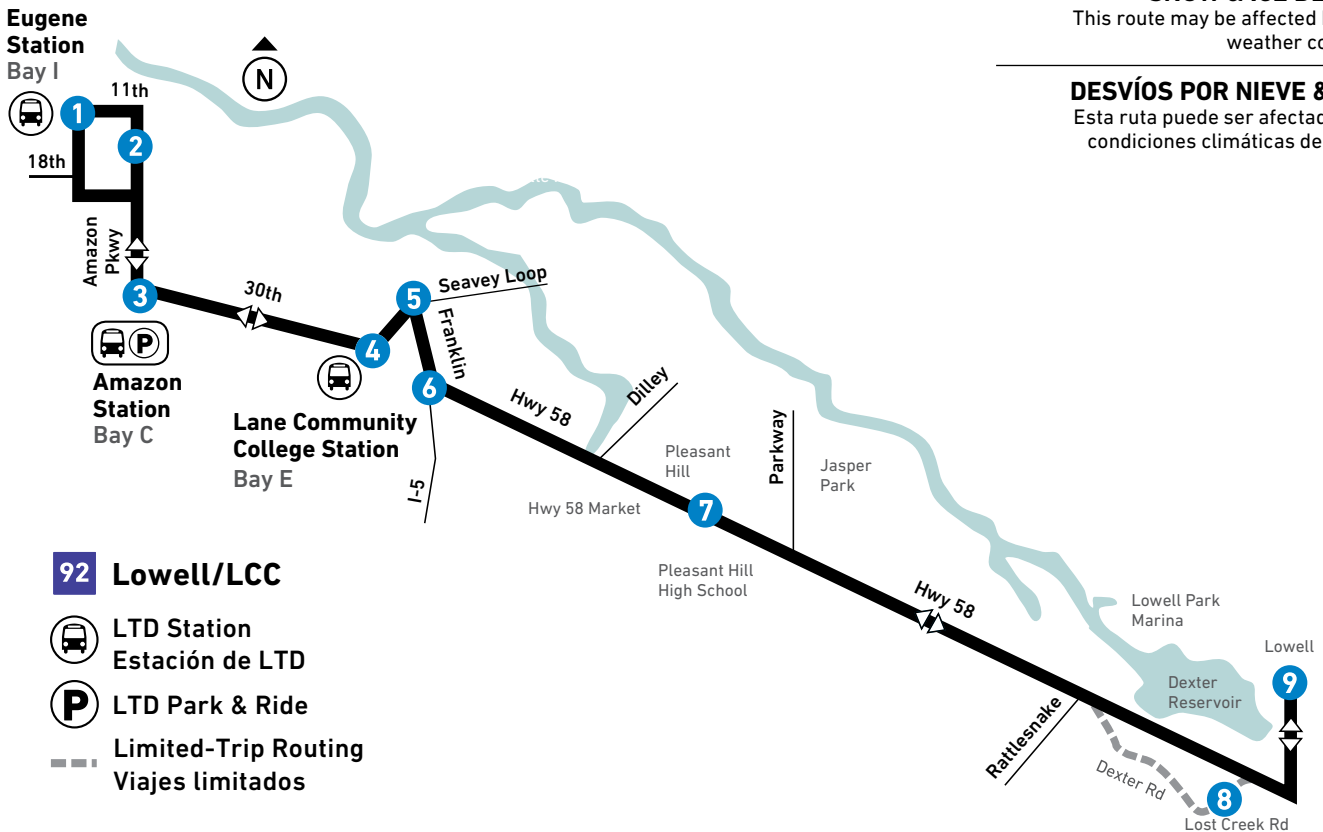

From: **Eugene Station**
To: Lowell

LEAVE Eugene Station Bay I	Pearl at 18th	Amazon Station Bay C	LCC Station Bay E	Seavey Loop at Franklin	Goshen	Pleasant Hill	Dexter	ARRIVE Lowell
1	2	3	4	5	6	7	8	9

MONDAY-FRIDAY / LUNES A VIERNES

SUNDAY: NO SERVICE / DOMINGO: NO HAY SERVICIO

From: **Lowell**
To: Eugene Station

LEAVE Lowell	Dexter	Pleasant Hill	Seavey Loop at Franklin	LCC Station Bay E	Amazon Station Bay A	Oak at 18th	ARRIVE Eugene Station
9	8	7	5	4	3	2	

SUNDAY: NO SERVICE / DOMINGO: NO HAY SERVICIO

SNOW & ICE DETOURS

This route may be affected by winter weather conditions.

DESvíOS POR NIEVE & HIELO

Esta ruta puede ser afectada por las condiciones climáticas de invierno.

92 Lowell/LCC

- LTD Station
Estación de LTD
- LTD Park & Ride
- Limited-Trip Routing
Viajes limitados