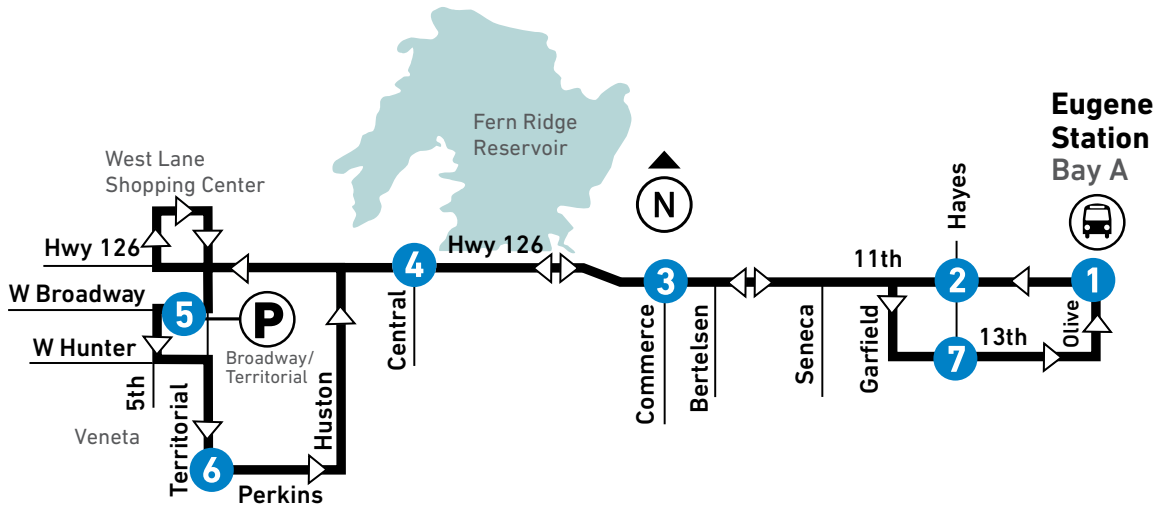

93 VENETA

MONDAY – SUNDAY
LUNES A DOMINGO

From: Eugene Station To: Veneta Park & Ride					From: Veneta Park & Ride To: Eugene Station						
LEAVE Eugene Station Bay A	11th at Hayes	11th at Commerce	Hwy 126 at Central	ARRIVE Veneta Park & Ride	LEAVE Veneta Park & Ride	Territorial at Perkins	Hwy 126 at Central	11th at Commerce (Walmart)	13th at Hayes	ARRIVE Eugene Station	
1	2	3	4	5	5	6	4	3	7	7	
MONDAY-FRIDAY / LUNES A VIERNES											
AM	6:35	6:40*	6:50	6:58	7:07	7:07	7:12	7:19	7:31+	7:37	7:50
	9:35	9:40*	9:50	9:58	10:07	10:07	10:12	10:19	10:31+	10:37	10:50
PM	12:35	12:40*	12:50	12:59	1:08	1:08	1:13	1:20	1:32+	1:38	1:50
	5:35	5:40*	5:50	5:59	6:08	6:08	6:14	6:21	6:33+	6:39	6:50
SATURDAY / SÁBADO											
AM	8:00	8:05*	8:15	8:23	8:32	8:32	8:37	8:44	8:56+	9:02	9:15
	9:00	9:05*	9:15	9:23	9:32	9:32	9:37	9:44	9:56+	10:02	10:15
PM	6:00	6:05*	6:15	6:23	6:32	6:32	6:37	6:44	6:56+	7:02	7:15
SUNDAY / DOMINGO											
AM	9:00	9:05*	9:15	9:23	9:32	9:32	9:37	9:44	9:56+	10:02	10:15
PM	6:00	6:05*	6:15	6:23	6:32	6:32	6:37	6:44	6:56+	7:02	7:15

* Express Service: Non-stop service between 11th at Hayes and 11th at Commerce (Target). | Servicio Express: Servicio sin paradas entre la 11th en Hayes y la 11th en Commerce (Target).
+ Express Service: Non-stop service between 11th at Commerce (Walmart) and 11th at 13th at Hayes. | Servicio Express: Servicio sin paradas entre la 11th en Commerce (Walmart) y la 11th en la 13th en Hayes.

93 Veneta

LTD Station
Estación de LTD

LTD Park & Ride