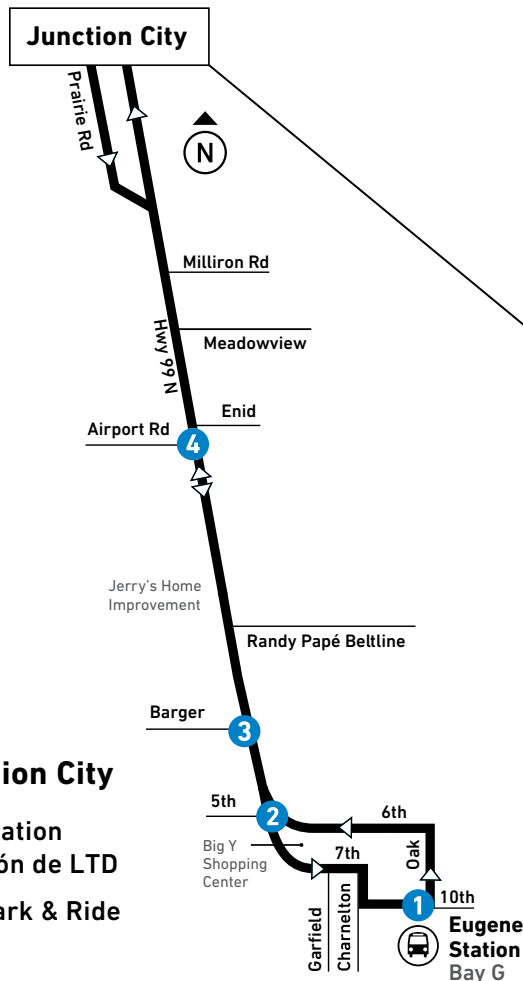

### MARKET DETOUR

On Saturdays, April – mid-November, this route is on detour from 7 a.m. – 6 p.m. due to the outdoor markets. Oak St. and 8th Ave. will not be served

### DESvíO DEL MERCADO

Los sábados, entre abril-noviembre, esta ruta está en desvío de 7 a.m. – 6 p.m. debido al mercado al aire libre. El servicio no estará disponible para la calle Oak y la Avenida 8.

From: Eugene Station To: Junction City						From: Junction City To: Eugene Station				
LEAVE Eugene Station Bay G	Hwy 99 at 5th (Big Y)	Hwy 99 at Barger	Hwy 99 at Airport Rd	1st at Front	ARRIVE Lindeborg Junction City	LEAVE Lindeborg Junction City	Maple at 1st	Hwy 99 at Airport Rd	Hwy 99 at Barger	ARRIVE Eugene Station
1	2	3	4	5	6	6	7	4	3	
<b>MONDAY-FRIDAY / LUNES A VIERNES</b>										
AM	6:10	6:18	6:24	6:28	6:40	6:46	6:52	7:03	7:08	7:25
	11:30	11:38	11:44	11:48	12:00	12:05	12:11	12:22	12:27	12:45
PM	2:30	2:39	2:46	2:50	3:02	3:08	3:14	3:24	3:29	3:48
	5:30	5:40	5:47	5:51	6:03	6:08	6:14	6:26	6:32	6:50
<b>SATURDAY / SÁBADO</b>										
AM	8:05	8:12	8:18	8:23	8:34	8:43	8:48	9:00	9:05	9:20
PM	12:05	12:13	12:19	12:23	12:35	12:42	12:48	1:00	1:05	1:20
	5:05	5:13	5:19	5:23	5:35	5:42	5:48	6:00	6:05	6:20
<b>SUNDAY / DOMINGO</b>										
AM	9:05	9:11	9:16	9:20	9:32	9:37	9:43	9:55	10:00	10:15
PM	6:05	6:11	6:16	6:20	6:32	6:37	6:43	6:55	7:00	7:15

## 95 Junction City

- LTD Station  
Estación de LTD
- LTD Park & Ride