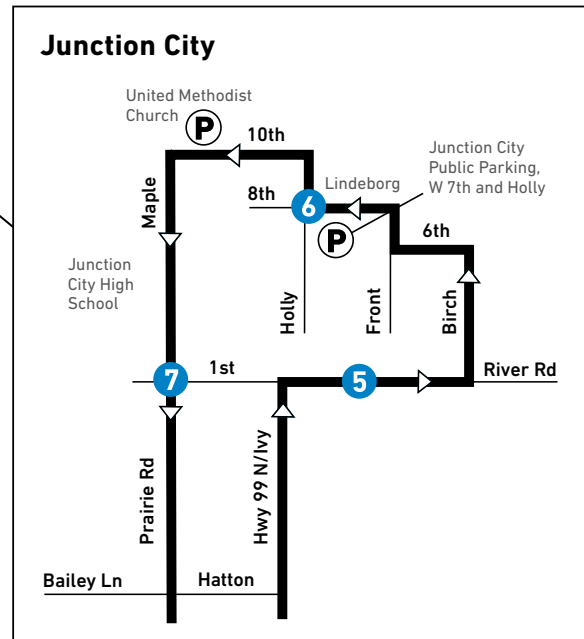

### MARKET DETOUR

On Saturdays, April – mid-November, this route is on detour from 7 a.m. – 6 p.m. due to the outdoor markets. Oak St. and 8th Ave. will not be served

### DESvíO DEL MERCADO

Los sábados, entre abril-noviembre, esta ruta está en desvío de 7 a.m. – 6 p.m. debido al mercado al aire libre. El servicio no estará disponible para la calle Oak y la Avenida 8.

From: Eugene Station To: Junction City						From: Junction City To: Eugene Station				
LEAVE Eugene Station Bay G	Hwy 99 at 5th (Big Y)	Hwy 99 at Barger	Hwy 99 at Airport Rd	1st at Front	ARRIVE Lindeborg Junction City	LEAVE Lindeborg Junction City	Maple at 1st	Hwy 99 at Airport Rd	Hwy 99 at Barger	ARRIVE Eugene Station
1	2	3	4	5	6	6	7	4	3	
<b>MONDAY-FRIDAY / LUNES A VIERNES</b>										
AM	6:10	6:18	6:24	6:28	6:40	6:46	6:52	7:03	7:08	7:25
	11:30	11:38	11:44	11:48	12:00	12:05	12:11	12:22	12:27	12:45
PM	2:30	2:39	2:46	2:50	3:02	3:08	3:14	3:24	3:29	3:48
	5:30	5:40	5:47	5:51	6:03	6:08	6:14	6:26	6:32	6:50
<b>SATURDAY / SÁBADO</b>										
AM	8:05	8:12	8:18	8:23	8:34	8:43	8:48	9:00	9:05	9:20
PM	12:05	12:13	12:19	12:23	12:35	12:42	12:48	1:00	1:05	1:20
	5:05	5:13	5:19	5:23	5:35	5:42	5:48	6:00	6:05	6:20
<b>SUNDAY / DOMINGO</b>										
AM	9:05	9:11	9:16	9:20	9:32	9:37	9:43	9:55	10:00	10:15
PM	6:05	6:11	6:16	6:20	6:32	6:37	6:43	6:55	7:00	7:15

## 95 Junction City

- LTD Station  
Estación de LTD
- LTD Park & Ride