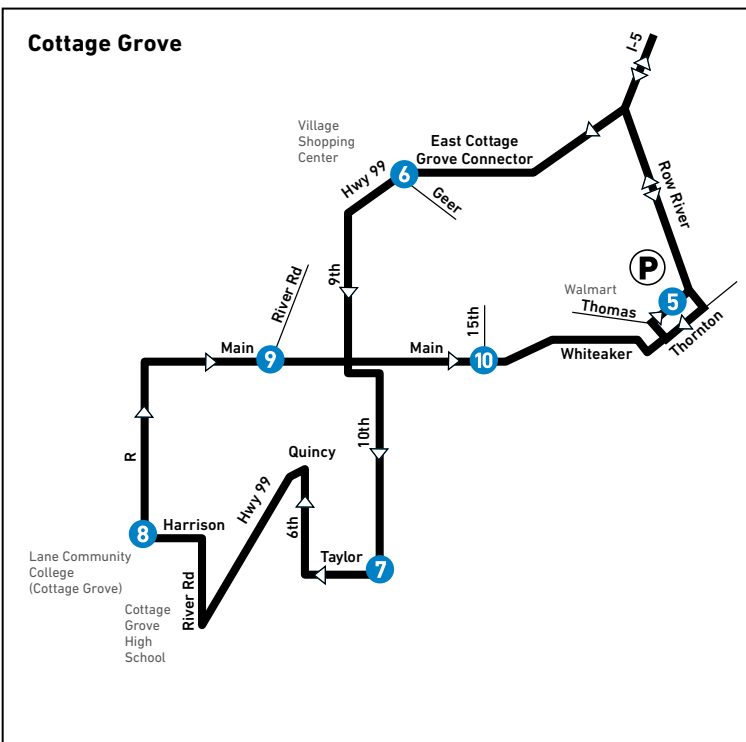

98 COTTAGE GROVE

MONDAY – SUNDAY
LUNES A DOMINGO

SNOW & ICE DETOURS
This route may be affected by winter weather conditions.

DESvíOS POR NIEVE & HIELO
Esta ruta puede ser afectada por las condiciones climáticas de invierno.

From: Eugene Station To: Cottage Grove via Creswell											From: Cottage Grove To: Eugene Station via Creswell					
LEAVE Eugene Station Bay N	UO Station Bay C	LCC Station Bay E	Creswell	Walmart	Village Shopping Center on Hwy 99	Taylor at 10th	R at Harrison	Main at River Road	Main at 15th	ARRIVE Walmart	LEAVE Walmart	Creswell	LCC Station Bay E	11th at Alder	ARRIVE Eugene Station	
1	2	3	4	5	6	7	8	9	10	5	5	4	3	11		
MONDAY-FRIDAY / LUNES A VIERNES																
AM	--	--	--	--	5:28	5:33	5:38	5:42	5:45	5:49	5:49	6:01	--	6:17	6:25	
6:00	6:05	--	6:23	--	6:36	6:41	6:47	6:52	6:55	7:04	7:04	7:16	7:33	7:46	7:55	
10:00	10:06	--	10:24	--	10:37	10:43	10:49	10:54	10:57	11:08	11:08	11:20	11:39	11:53	12:05	
PM	2:30	2:36	2:51	3:05	3:20	3:23	3:28	3:34	3:39	3:42	3:50	4:02	--	4:18	4:25	
5:30	5:36	5:51	6:05	6:20	6:23	6:28	6:34	6:39	6:42	6:50	6:50	7:02	--	7:18	7:25	
SATURDAY / SÁBADO																
AM	8:35	8:40	--	8:58	--	9:12	9:18	9:24	9:28	9:31	9:37	9:49	10:01	--	10:19	10:25
PM	1:00	1:05	--	1:23	--	1:37	1:43	1:49	1:53	1:56	2:02	2:17	2:29	--	2:47	2:55
5:35	5:40	--	5:58	--	6:12	6:18	6:24	6:30	6:33	6:39	6:49	7:01	--	7:19	7:25	
SUNDAY / DOMINGO																
AM	8:35	8:40	--	8:58	--	9:11	9:16	9:22	9:26	9:29	9:35	9:47	9:59	--	10:17	10:25
PM	5:35	5:40	--	5:58	--	6:11	6:16	6:22	6:26	6:29	6:35	6:47	6:59	--	7:17	7:25

LTD Connector

The LTD Connector provides service within the Cottage Grove city limits between 8:30 a.m. and 5:00 p.m., Monday through Friday. For information on how to access this service, visit: LTD.org/Connector

El conector de LTD presta servicio dentro de los límites de la ciudad de Cottage Grove entre las 8:30 a. m. y las 5:00 p. m., de lunes a viernes. Para recibir información sobre cómo tener acceso a este servicio, visite LTD.org/Connector