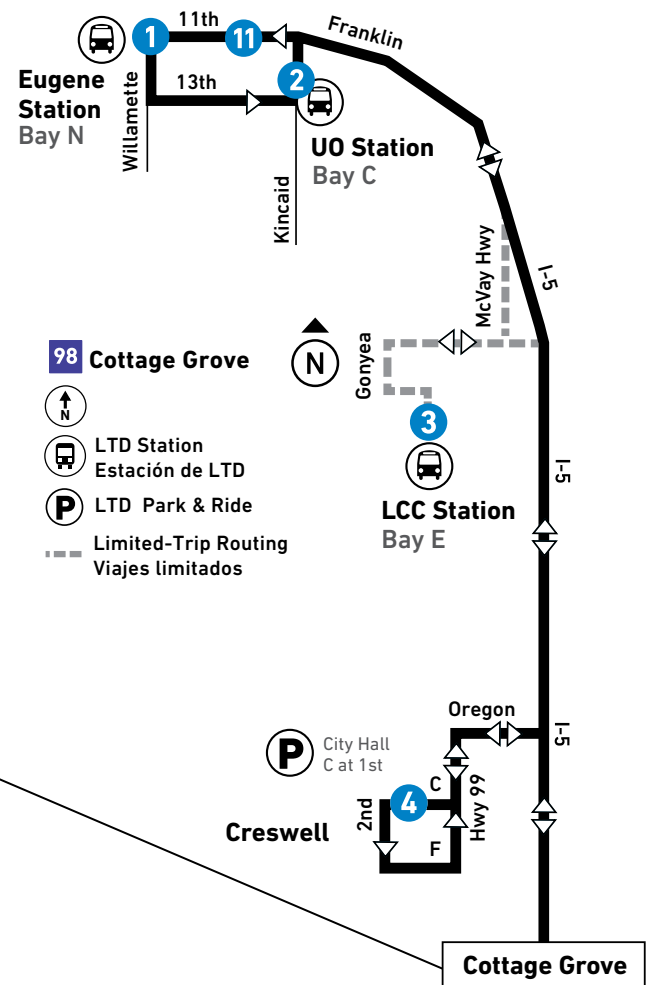

98 COTTAGE GROVE

MONDAY – SUNDAY
LUNES A DOMINGO

SNOW & ICE DETOURS
This route may be affected by winter weather conditions.

DESvíOS POR NIEVE & HIELO
Esta ruta puede ser afectada por las condiciones climáticas de invierno.

From: Eugene Station To: Cottage Grove via Creswell											From: Cottage Grove To: Eugene Station via Creswell					
LEAVE Eugene Station Bay N	UO Station Bay C	LCC Station Bay E	Creswell	Walmart	Village Shopping Center on Hwy 99	Taylor at 10th	R at Harrison	Main at River Road	Main at 15th	ARRIVE Walmart	LEAVE Walmart	Creswell	LCC Station Bay E	11th at Alder	ARRIVE Eugene Station	
1	2	3	4	5	6	7	8	9	10	5	5	4	3	11		
MONDAY-FRIDAY / LUNES A VIERNES																
AM	--	--	--	--	5:28	5:33	5:38	5:42	5:45	5:49	5:49	6:01	--	6:17	6:25	
6:00	6:05	--	6:23	--	6:36	6:41	6:47	6:52	6:55	7:04	7:04	7:16	7:33	7:46	7:55	
10:00	10:06	--	10:24	--	10:37	10:43	10:49	10:54	10:57	11:08	11:08	11:20	11:39	11:53	12:05	
PM	2:30	2:36	2:51	3:05	3:20	3:23	3:28	3:34	3:39	3:42	3:50	4:02	--	4:18	4:25	
5:30	5:36	5:51	6:05	6:20	6:23	6:28	6:34	6:39	6:42	6:50	6:50	7:02	--	7:18	7:25	
SATURDAY / SÁBADO																
AM	8:35	8:40	--	8:58	--	9:12	9:18	9:24	9:28	9:31	9:37	9:49	10:01	--	10:19	10:25
PM	1:00	1:05	--	1:23	--	1:37	1:43	1:49	1:53	1:56	2:02	2:17	2:29	--	2:47	2:55
5:35	5:40	--	5:58	--	6:12	6:18	6:24	6:30	6:33	6:39	6:49	7:01	--	7:19	7:25	
SUNDAY / DOMINGO																
AM	8:35	8:40	--	8:58	--	9:11	9:16	9:22	9:26	9:29	9:35	9:47	9:59	--	10:17	10:25
PM	5:35	5:40	--	5:58	--	6:11	6:16	6:22	6:26	6:29	6:35	6:47	6:59	--	7:17	7:25

LTD Connector

The LTD Connector provides service within the Cottage Grove city limits between 8:30 a.m. and 5:00 p.m., Monday through Friday. For information on how to access this service, visit: LTD.org/Connector

El conector de LTD presta servicio dentro de los límites de la ciudad de Cottage Grove entre las 8:30 a. m. y las 5:00 p. m., de lunes a viernes. Para recibir información sobre cómo tener acceso a este servicio, visite LTD.org/Connector