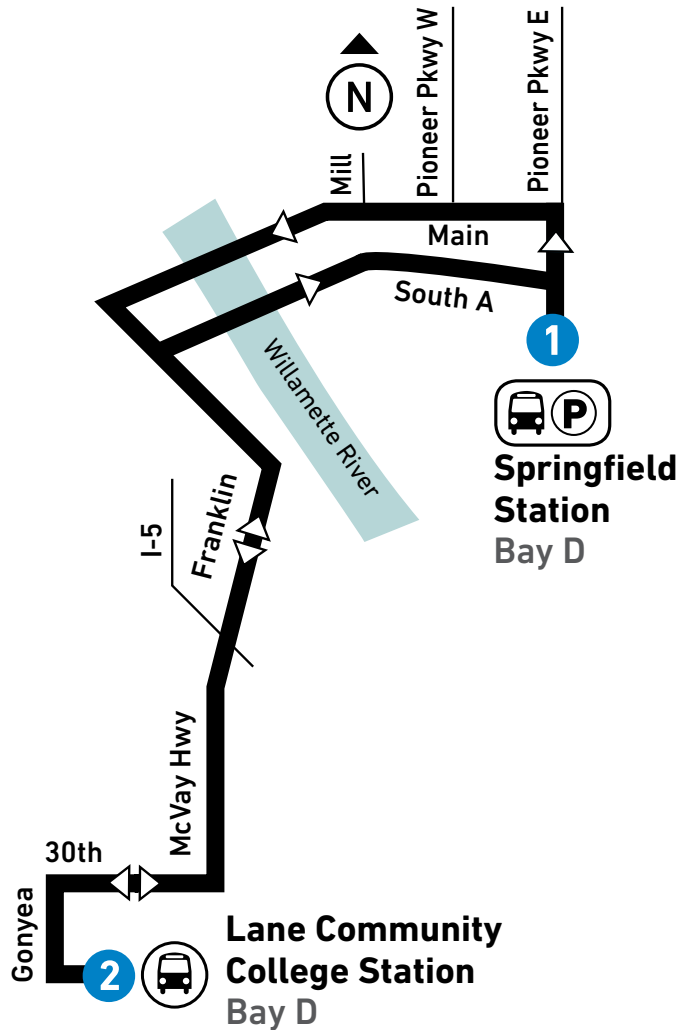

85

LCC/SPRINGFIELD

MONDAY – FRIDAY
LUNES A VIERNES

SNOW & ICE DETOURS

This route may be affected by winter weather conditions.

DESVÍOS POR NIEVE & HIELO

Esta ruta puede ser afectada por las condiciones climáticas de invierno.

From: Springfield Station		From: LCC Station	
To: LCC Station		To: Springfield Station	
LEAVE Springfield Station Bay D	ARRIVE LCC Station Bay D	LEAVE LCC Station Bay D	ARRIVE Springfield Station
1	2	2	
MONDAY-FRIDAY / LUNES A VIERNES			
AM	7:40	7:53	8:04
	8:40	8:53	9:09
	9:40	9:53	10:09
	10:40	10:53	11:09
	11:40	11:53	12:09
PM	12:40	12:53	1:10
	1:40	1:53	2:10
	2:40	2:53	3:10
	3:40	3:53	4:10
	4:40	4:53	5:10
SATURDAY-SUNDAY: NO SERVICE / SÁBADO-DOMINGO: NO HAY SERVICIO			

85 LCC/Springfield

- LTD Station
Estación de LTD
- LTD Park & Ride